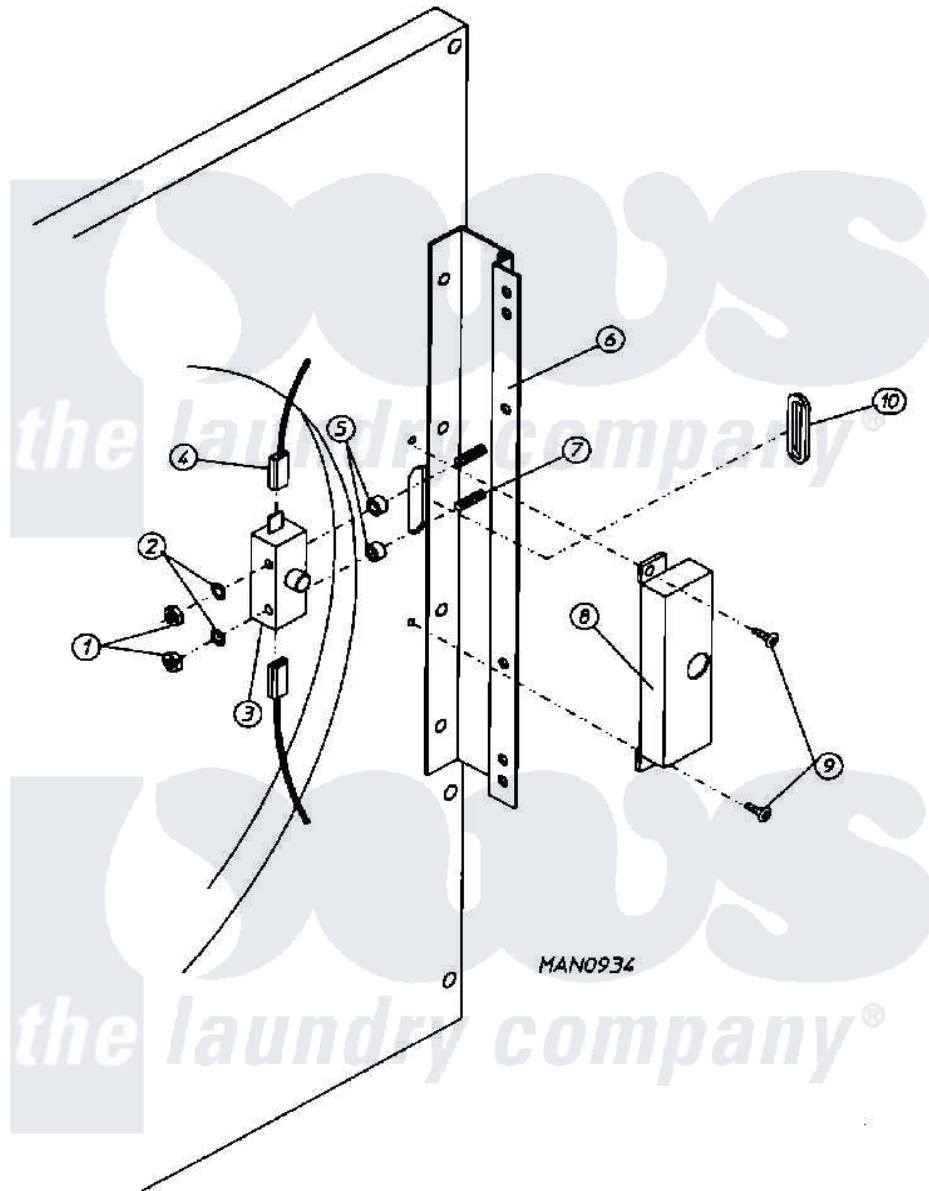

Maytag MDG30PC2AQ 11 - MAIN DOOR SWITCH HOUSING (PC2)

Maytag [Commercial Maytag MDG30PC2AQ Dryer Parts](#) Parts Diagram 11 - MAIN DOOR SWITCH HOUSING (PC2)
 Click on the part number to view part

Item	Original Part Number	Replaced By	Status	Part Description
000	W10124350		Not Available	ORDER PARTS FROM AMERICAN DRYER CORP AT 508-678-9000
001	A152013	152013		6-32 Hex N
002	A153008	153008		6 Split L
003	A137005	W10146741		SDS Door S
004	A121028	121028		1 4 X.032
005	A154281	154281		3 8 Stand
006	A800448	800448		12 1 2 Ma
007	A153565	153565		6-32 X 1 S
008	A313218	W10146845		MAIN DOOR
009	A150201	150201		10-32 X 1
010	A121405	121405		Rubber Gro