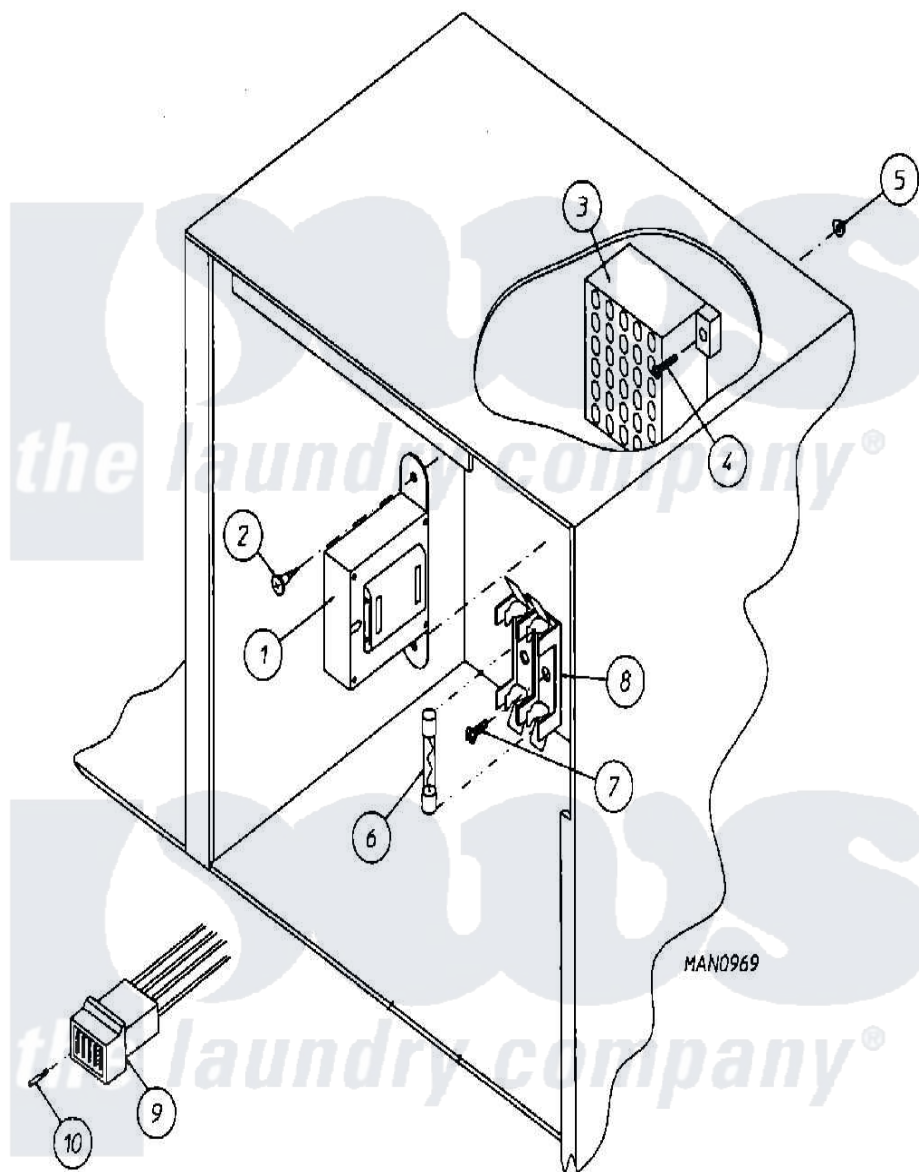

Maytag MDG30PC2AW 02 - CONTROL BOX ASSEMBLY (PC2)

Maytag [Commercial Maytag MDG30PC2AW Dryer Parts](#) Parts Diagram 02 - CONTROL BOX ASSEMBLY (PC2)
 Click on the part number to view part

Item	Original Part Number	Replaced By	Status	Part Description
000	W10124350		Not Available	ORDER PARTS FROM AMERICAN DRYER CORP AT 508-678-9000
001	A141403		Not Available	TRANSFORMER (24 VAC) (FOR MICROPROCESSOR MODELS)
002	A150300	5307527001		Switch
003	A120715	W10146700		30 Pos Ter
004	A150002	150002		6-32 X 1
005	A151000	WH12X195		Switch Assembly
006	A136057	W10146739		0.5 A 250
007	A150301	150301		8-18 X 7
008	A136008	136008		Fuse Block
009	A122641	122641		15 Pos. MI
010	A122706	122706		20-16 AWG