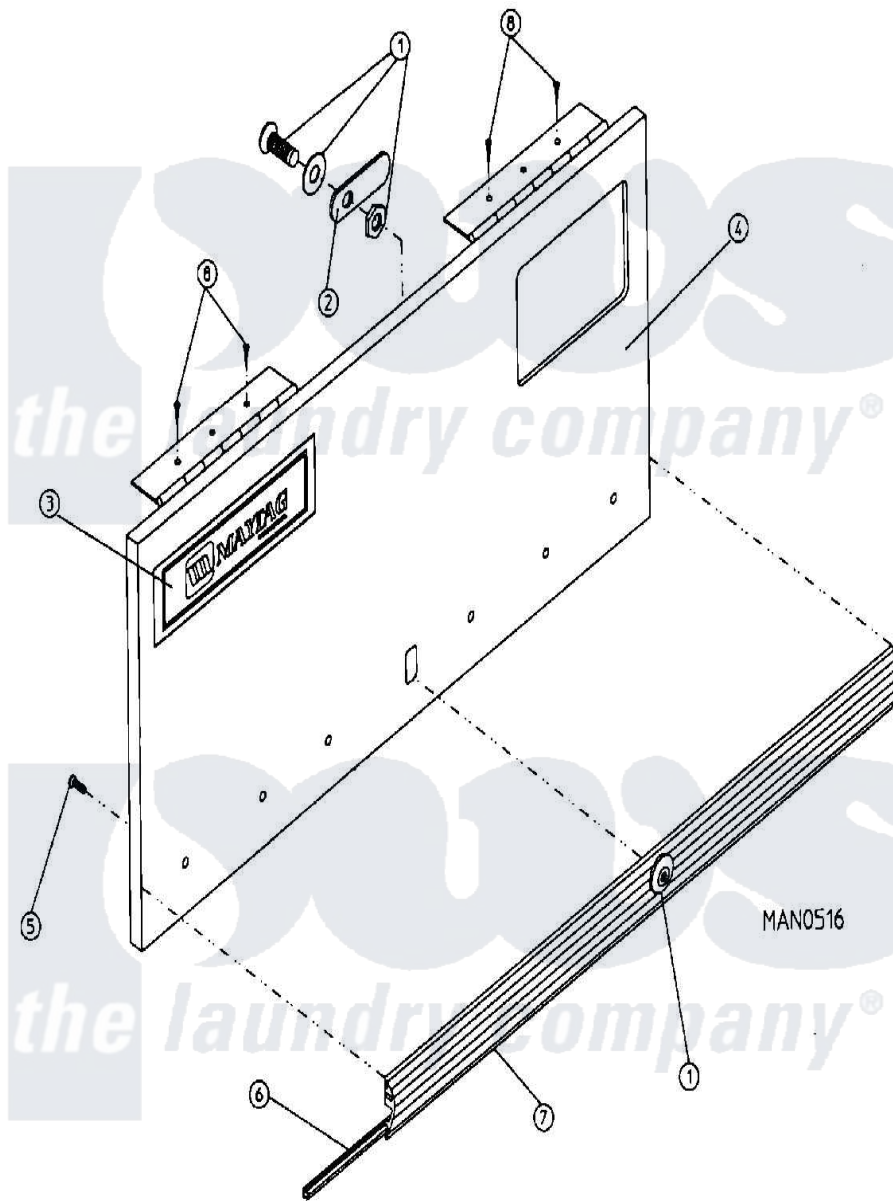

Maytag MDG30PC2AW 07 - CABINET - CONTROL DOOR ASSEMBLY (PC2)

Maytag Commercial Maytag MDG30PC2AW Dryer Parts Parts Diagram 07 - CABINET - CONTROL DOOR ASSEMBLY (PC2)

Click on the part number to view part

Item	Original Part Number	Replaced By	Status	Part Description
000	W10124350		Not Available	ORDER PARTS FROM AMERICAN DRYER CORP AT 508-678-9000
001	A160015	160015		7 8 Mk-10
"	A160104	160104		Key For Mk
002	A160016	160016		1 1 4 Str
003	A112343	112343		Maytag Log
"	A870011	W10147884		Logo Doubl
004	A800023	800023		15-30 Hi-S
005	A180200	180200		15 30 TO
006	A102307		Not Available	GASKET, TRIM BUMPER (SOLD IN FEET)
007	A150201	150201		10-32 X 1
008	A150300	5307527001		Switch