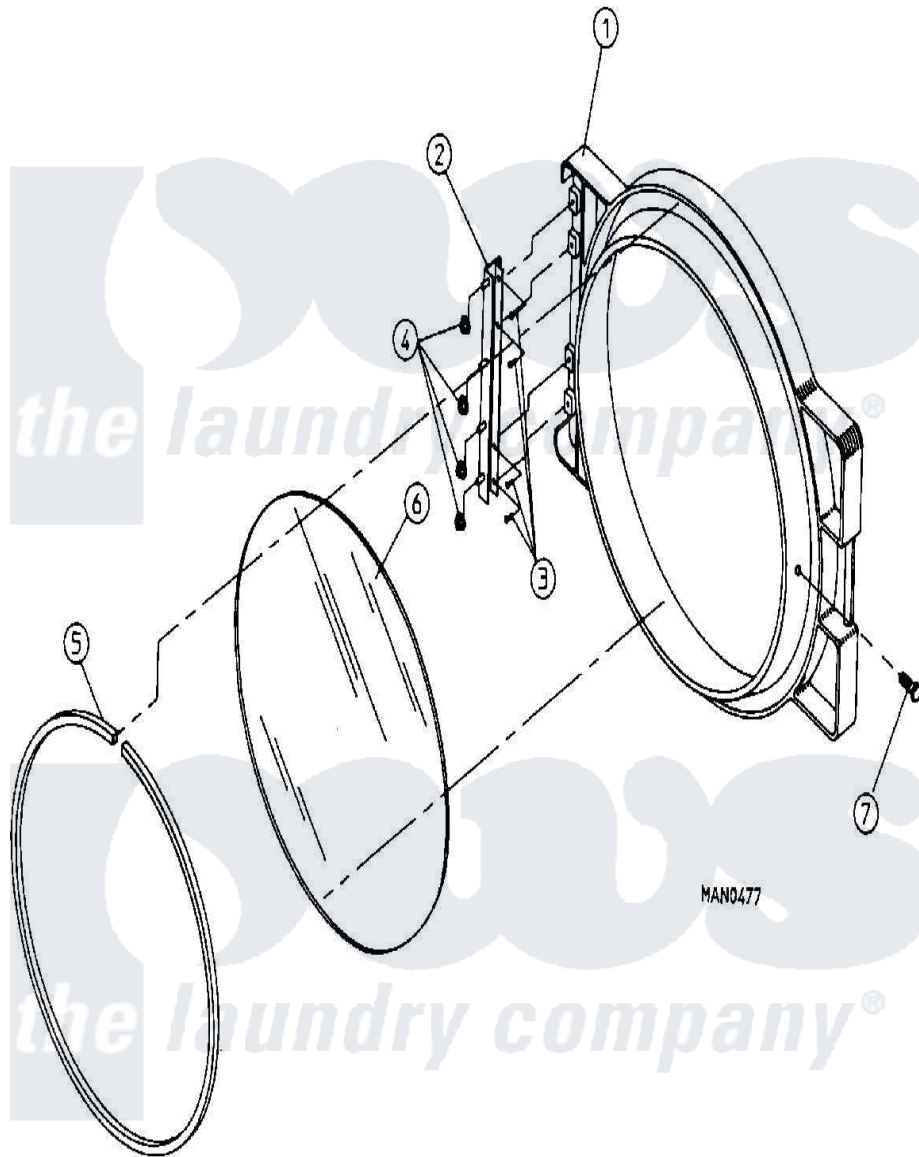

Maytag MDG30PC2AW 10 - DOOR ASSEMBLY (PC2)

Maytag Commercial Maytag MDG30PC2AW Dryer Parts Parts Diagram 10 - DOOR ASSEMBLY (PC2)
 Click on the part number to view part

Item	Original Part Number	Replaced By	Status	Part Description
000	W10124350		Not Available	ORDER PARTS FROM AMERICAN DRYER CORP AT 508-678-9000
001	A103062			Hinge Pin
"	A881421			Door Assembly Complete
"	A882963			Door Frame
002	A800448	800448		12 1 2 Ma
003	A150410	MC80MD		Elmntsurf
004	A152014	152014		1 4-20 Ser
005	A102353		Not Available	GASKET, MAIN DOOR (69-1/2")
"	A170725		Not Available	ADHESIVE, MOUNTING (GLASS AND GASKET ADHESIVE)
006	A102210	102210		20 7 16 D
"	A102212	102212		Main Door
"	A170730	170730		10.3 Oz Cl
007	A150431	150431		10x7 16 D