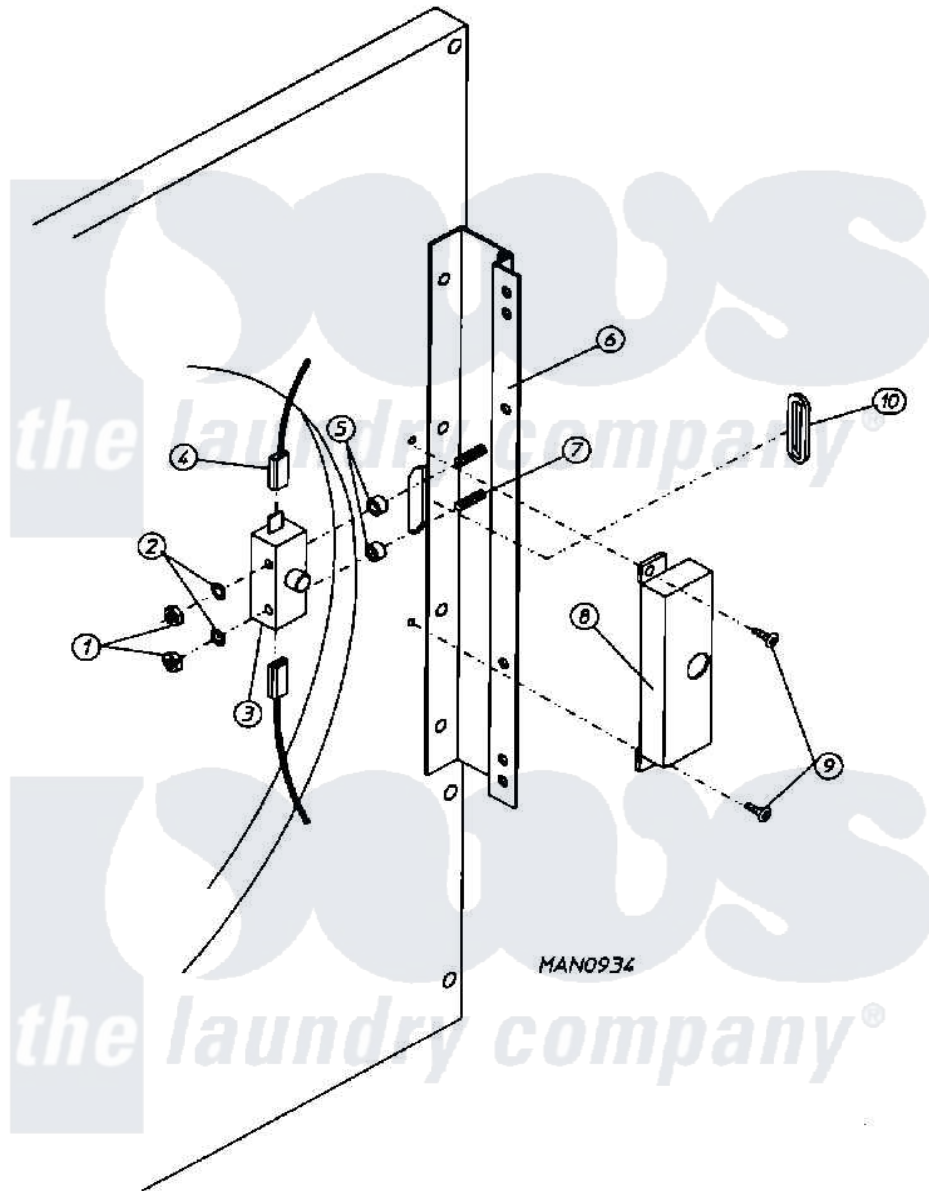

Maytag MDG30PC2AW 11 - MAIN DOOR SWITCH HOUSING (PC2)

Maytag Commercial Maytag MDG30PC2AW Dryer Parts Parts Diagram 11 - MAIN DOOR SWITCH HOUSING (PC2)
 Click on the part number to view part

Item	Original Part Number	Replaced By	Status	Part Description
000	W10124350		Not Available	ORDER PARTS FROM AMERICAN DRYER CORP AT 508-678-9000
001	A152013	152013		6-32 Hex N
002	A153008	153008		6 Split L
003	A137005	W10146741		SDS Door S
004	A121028	121028		1 4 X.032
005	A154281	154281		3 8 Stand
006	A800448	800448		12 1 2 Ma
007	A153565	153565		6-32 X 1 S
008	A313218	W10146845		MAIN DOOR
009	A150201	150201		10-32 X 1
010	A121405	121405		Rubber Gro