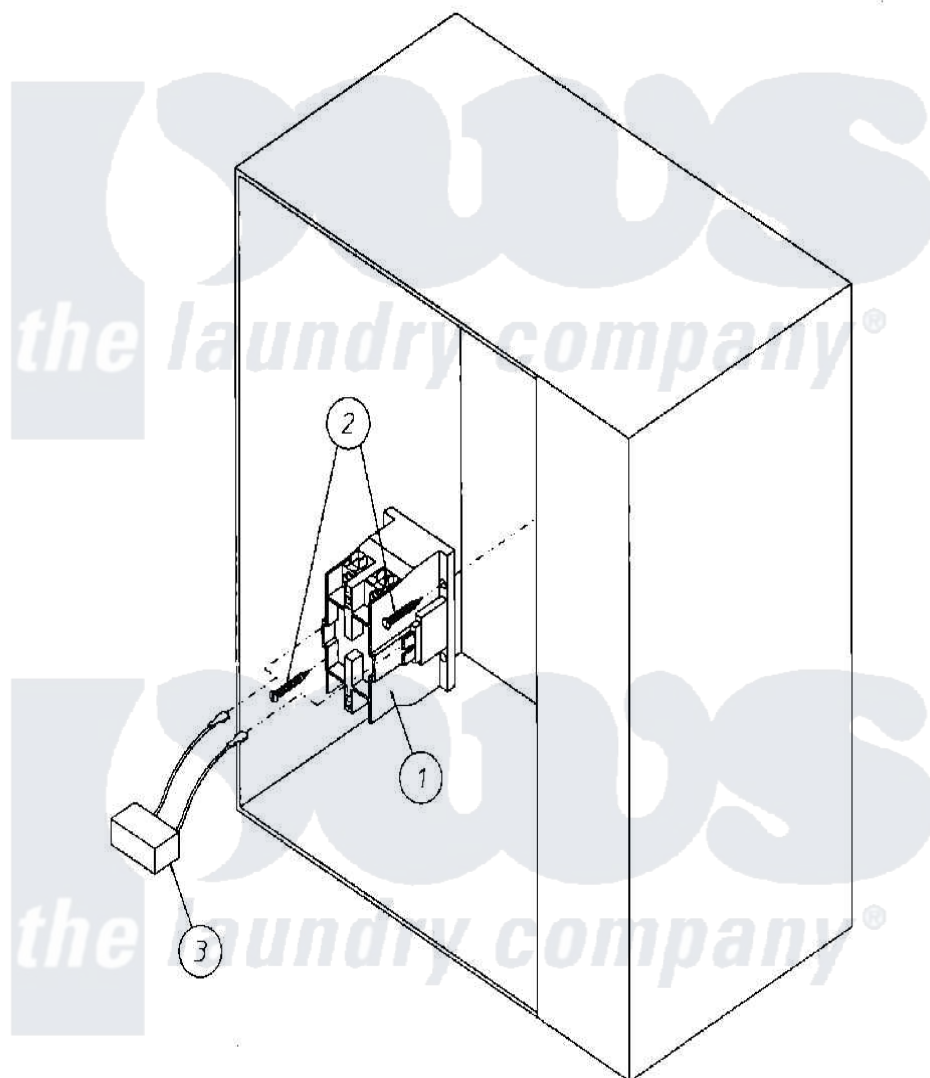

# Maytag MDG30PC2Ax 01 - ELECTRICAL RELAY PANEL ASSEMBLY

Maytag [Commercial Maytag MDG30PC2Ax Dryer Parts](#) Parts Diagram 01 - ELECTRICAL RELAY PANEL ASSEMBLY  
 Click on the part number to view part

Item	Original Part Number	Replaced By	Status	Part Description
000	W10124350		Not Available	ORDER PARTS FROM AMERICAN DRYER CORP AT 508-678-9000
001	<a href="#">A132451</a>			CONTACTOR, TWO POLE
002	A150299	<a href="#">150299</a>		10 X 1 H
003	A150301	<a href="#">150301</a>		8-18 X 7
"	A322809	<a href="#">322809</a>		Back Elect
"	A824828	<a href="#">W10147397</a>		RC Network