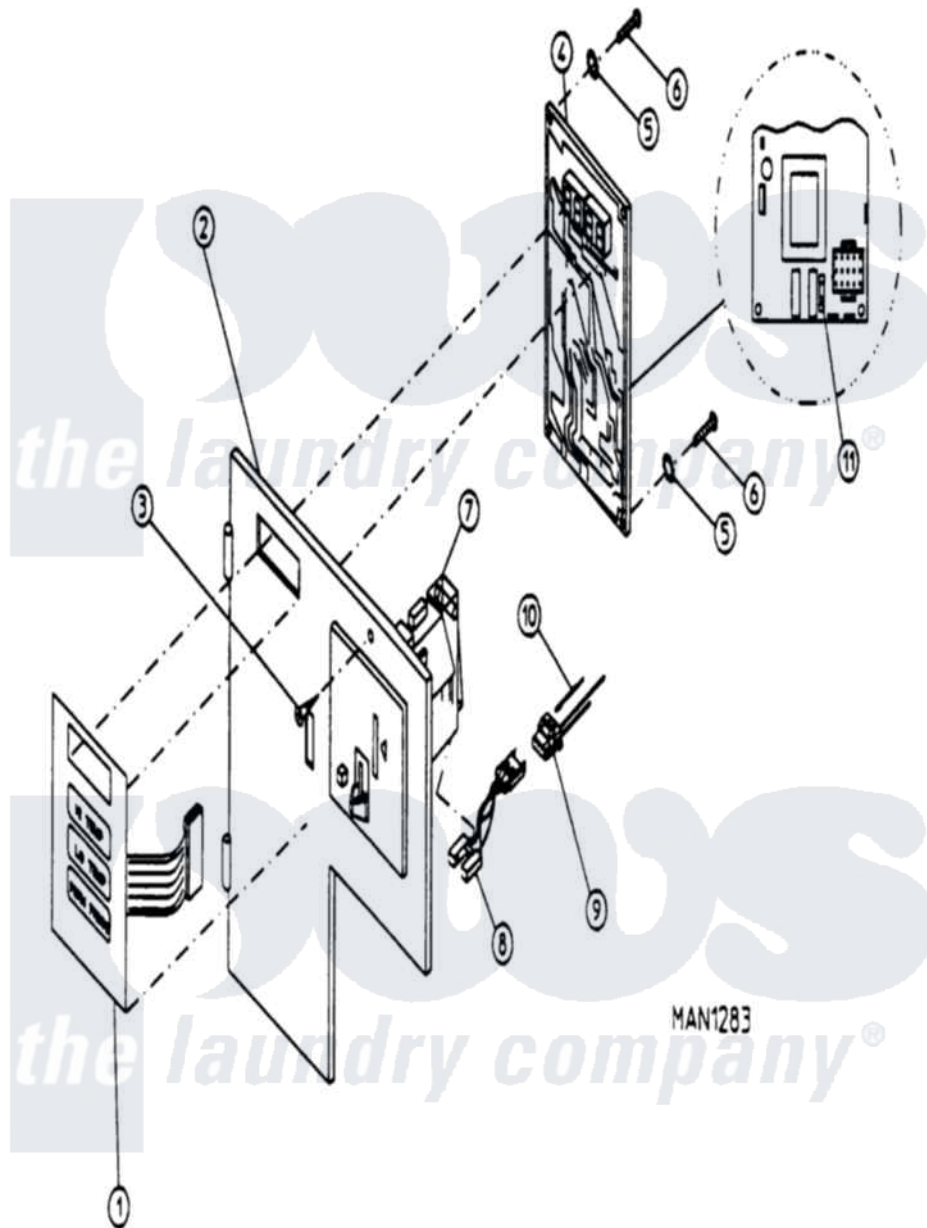

Maytag MDG30PC3AL 01 - CONTROL PANEL ASSEMBLY (PC3)

Maytag Commercial Maytag MDG30PC3AL Dryer Parts Parts Diagram 01 - CONTROL PANEL ASSEMBLY (PC3)
 Click on the part number to view part

Item	Original Part Number	Replaced By	Status	Part Description
000	W10124350		Not Available	ORDER PARTS FROM AMERICAN DRYER CORP AT 508-678-9000
001	A112526	W10146647		Phase 5 CO
"	A801213		Not Available	PANEL, CONTROL (COMPLETE) (INCL. KEYBOARD/CONTROLLER)
"	A801229		Not Available	PANEL, CONTROL (COMPLETE) (KEYBOARD/CONTROL/BATT. BRKT)
002	A801258		Not Available	PANEL, CONTROL (W/BATT. BRKT) (W/BATTERY BRACKET)
"	A801259		Not Available	PANEL, CONTROL (ONLY)
003	A150309	W10146761		10-16 X 1
004	A137213	W10146476		Phase 5 CO
"	A824998	824998		Phase-5 BA
005	A153010	153010		6 Internal
006	A150005	150005		6-32 X 1 4

007	A125100	W10148718	25C US Acc
008	A137056	W10146742	Optical SW
009	A137023	137023	3P Mrii Fe
010	A137021	137021	Mr Recpt 2
"	A880772	W10148033	24V Single
011	A136048	136048	0.125A 2
012	A122800	122800	M R EXTRAC