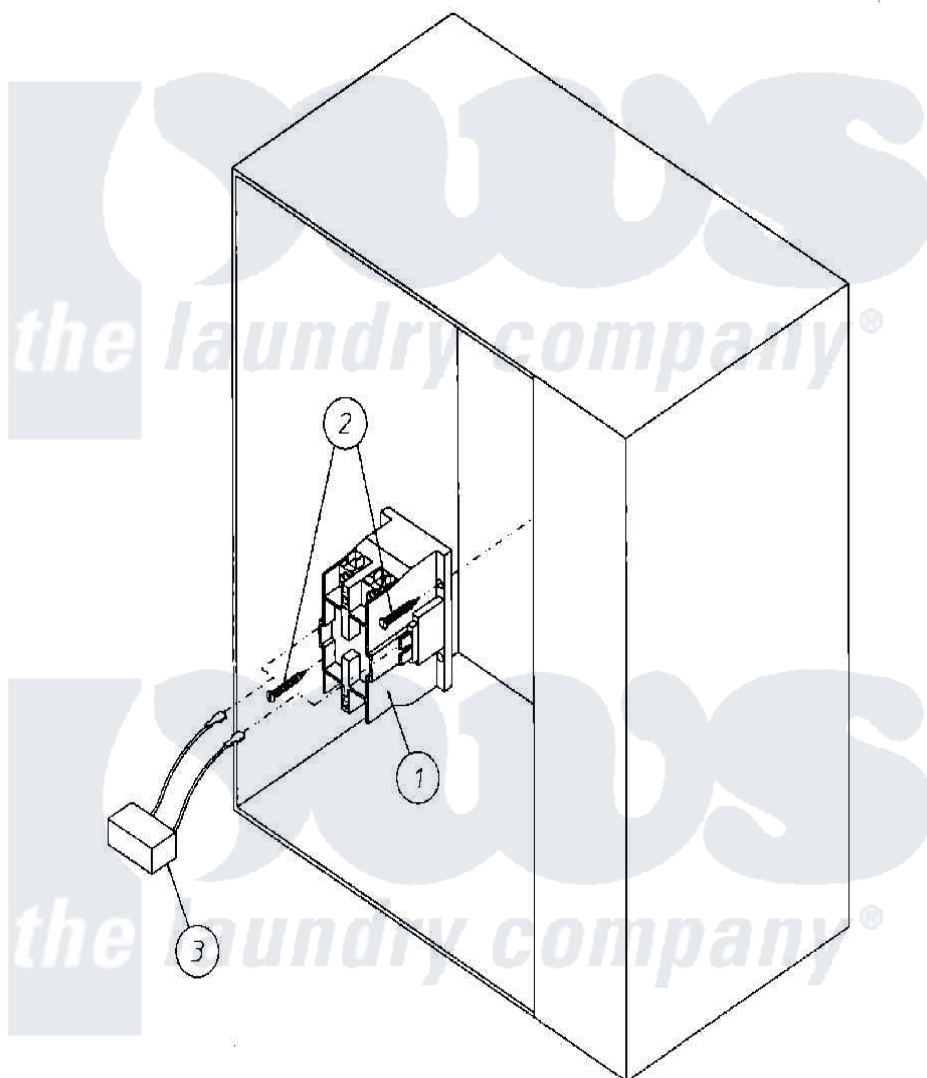

Maytag MDG30PC3AL 04 - ELECTRICAL RELAY PANEL ASSEMBLY

Maytag [Commercial Maytag MDG30PC3AL Dryer Parts](#) Parts Diagram 04 - ELECTRICAL RELAY PANEL ASSEMBLY
Click on the part number to view part

Item	Original Part Number	Replaced By	Status	Part Description
000	W10124350		Not Available	ORDER PARTS FROM AMERICAN DRYER CORP AT 508-678-9000
001	A132475	W10146737		SQ D Dp 24
002	A150299	150299		10 X 1 H
003	A824828	W10147397		RC Network
004	A322809	322809		Back Elect
005	A150301	150301		8-18 X 7