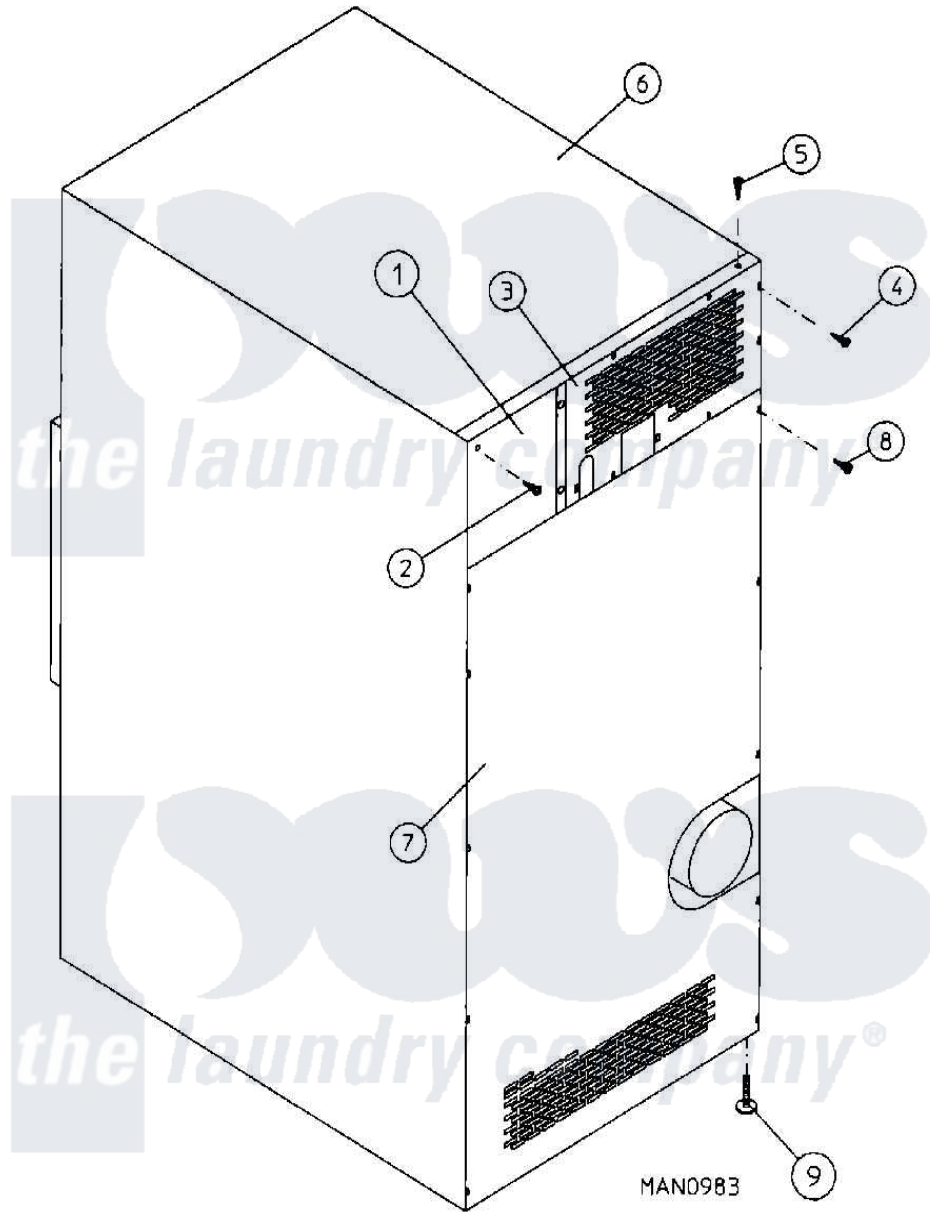

Maytag MDG30PC3AL 05 - CABINET

Maytag [Commercial Maytag MDG30PC3AL Dryer Parts](#) Parts Diagram 05 - CABINET
 Click on the part number to view part

Item	Original Part Number	Replaced By	Status	Part Description
000	W10124350		Not Available	ORDER PARTS FROM AMERICAN DRYER CORP AT 508-678-9000
001	A322809	322809		Back Elect
002	A150301	150301		8-18 X 7
003	A330077	W10146876		Maytag 30l
004	A150301	150301		8-18 X 7
005	A150301	150301		8-18 X 7
006	A312510	W10146828		Ad-30 Oute
007	A314513	314513		Plain Bott
008	A150301	150301		8-18 X 7
009	A103500	103500		LEVELING L