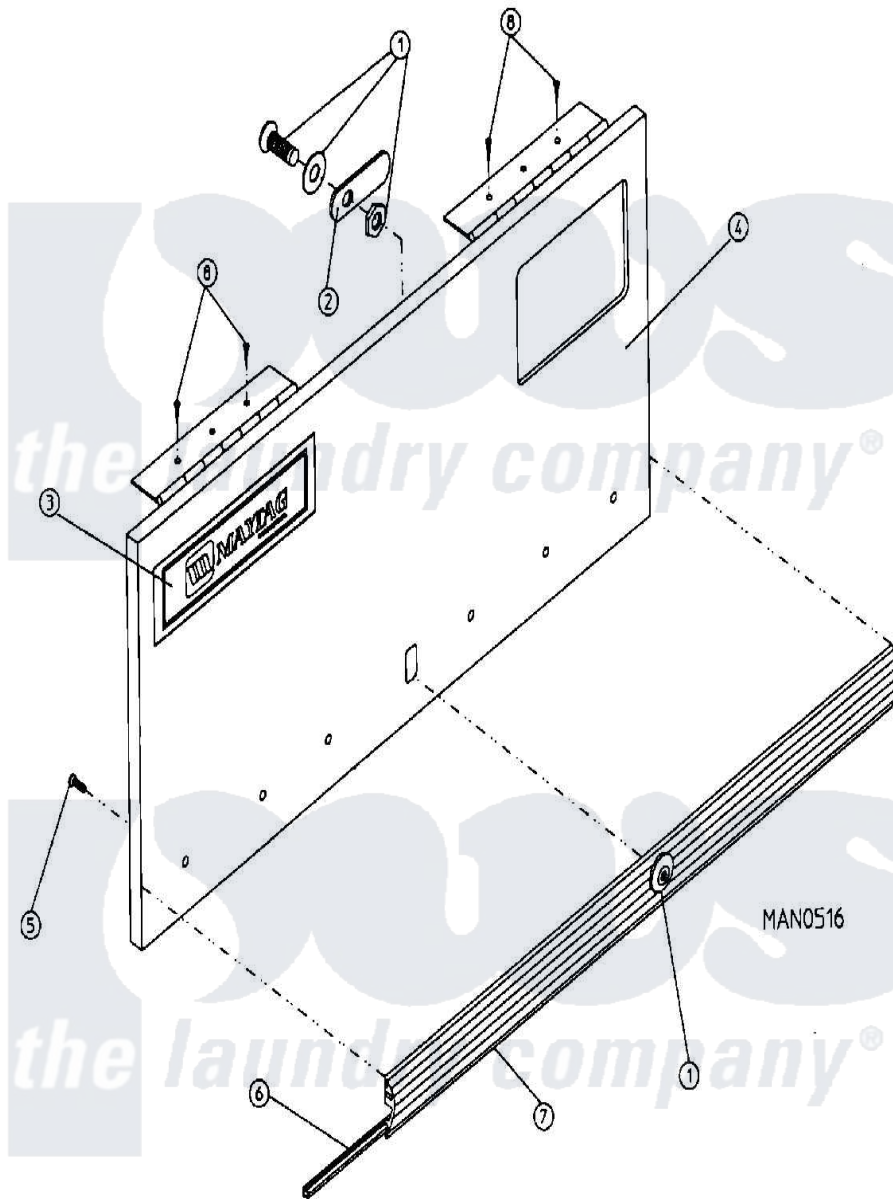

Maytag MDG30PC3AL 06 - CABINET - CONTROL DOOR ASSEMBLY

Maytag [Commercial Maytag MDG30PC3AL Dryer Parts](#) Parts Diagram 06 - CABINET - CONTROL DOOR ASSEMBLY
 Click on the part number to view part

Item	Original Part Number	Replaced By	Status	Part Description
000	W10124350		Not Available	ORDER PARTS FROM AMERICAN DRYER CORP AT 508-678-9000
001	A160017		Not Available	LOCK, SPECIAL DUMMY
"	A160038	883977		4451 Control
"	A160104	160104		Key For Mk
"	A160140	160140		Key Only F
002	A160014	160014		1 16 Offs
"	A160016	160016		1 1 4 Str
003	A112343	112343		Maytag Log
"	A870011	W10147884		Logo Doubl
004	A800023	800023		15-30 Hi-S
005	A150201	150201		10-32 X 1
006	A117603	117603		1 8 X 9 1
007	A180200	180200		15 30 TO
008	A150300	5307527001		Switch