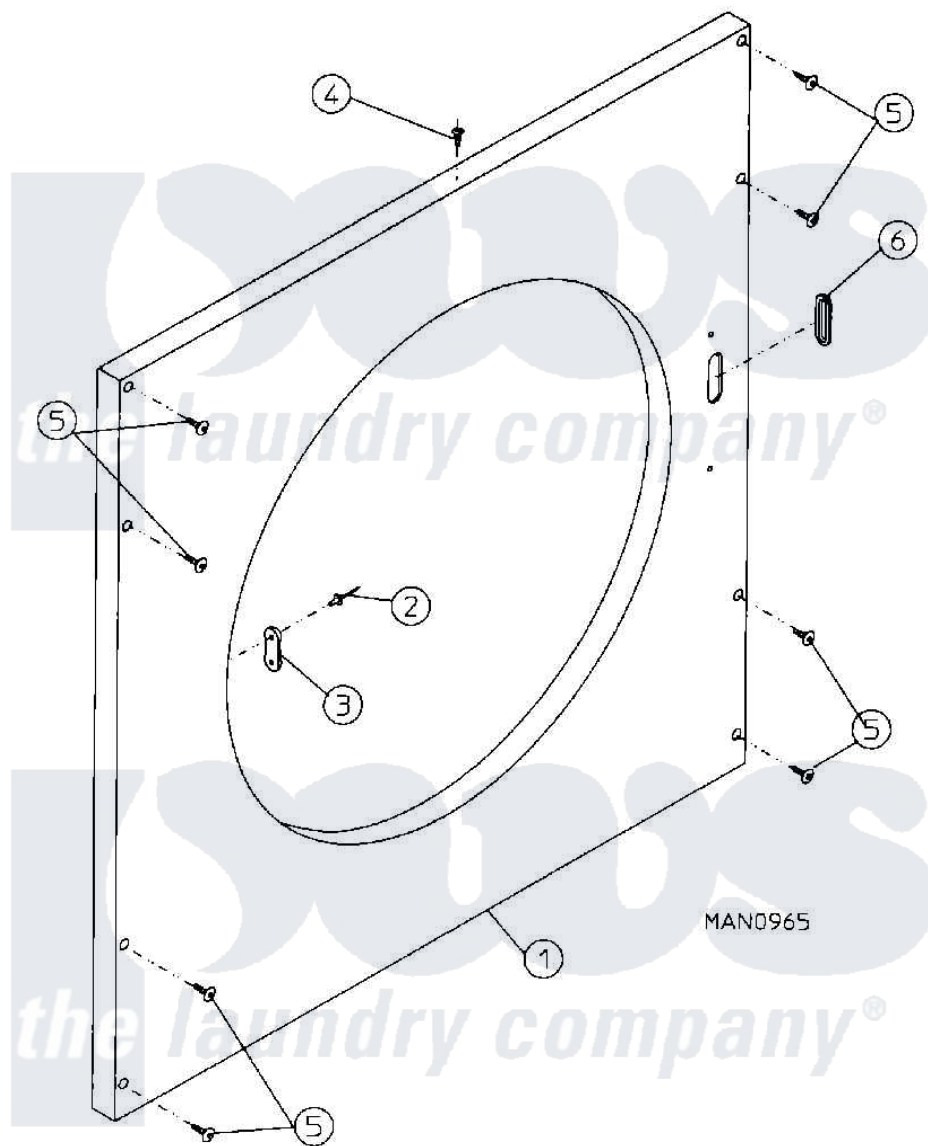

Maytag MDG30PC3AL 07 - CABINET - FRONT PANEL ASSEMBLY

Maytag Commercial Maytag MDG30PC3AL Dryer Parts Parts Diagram 07 - CABINET - FRONT PANEL ASSEMBLY
 Click on the part number to view part

Item	Original Part Number	Replaced By	Status	Part Description
000	W10124350		Not Available	ORDER PARTS FROM AMERICAN DRYER CORP AT 508-678-9000
001	A875300	W10147918		15-30- Ins
002	A154215	154215		5 32 X 1 4
003	A170330		Not Available	LATCH, DOOR (FRICTION)
004	A150300	5307527001		Switch
005	A150309	W10146761		10-16 X 1
006	A121405	121405		Rubber Gro