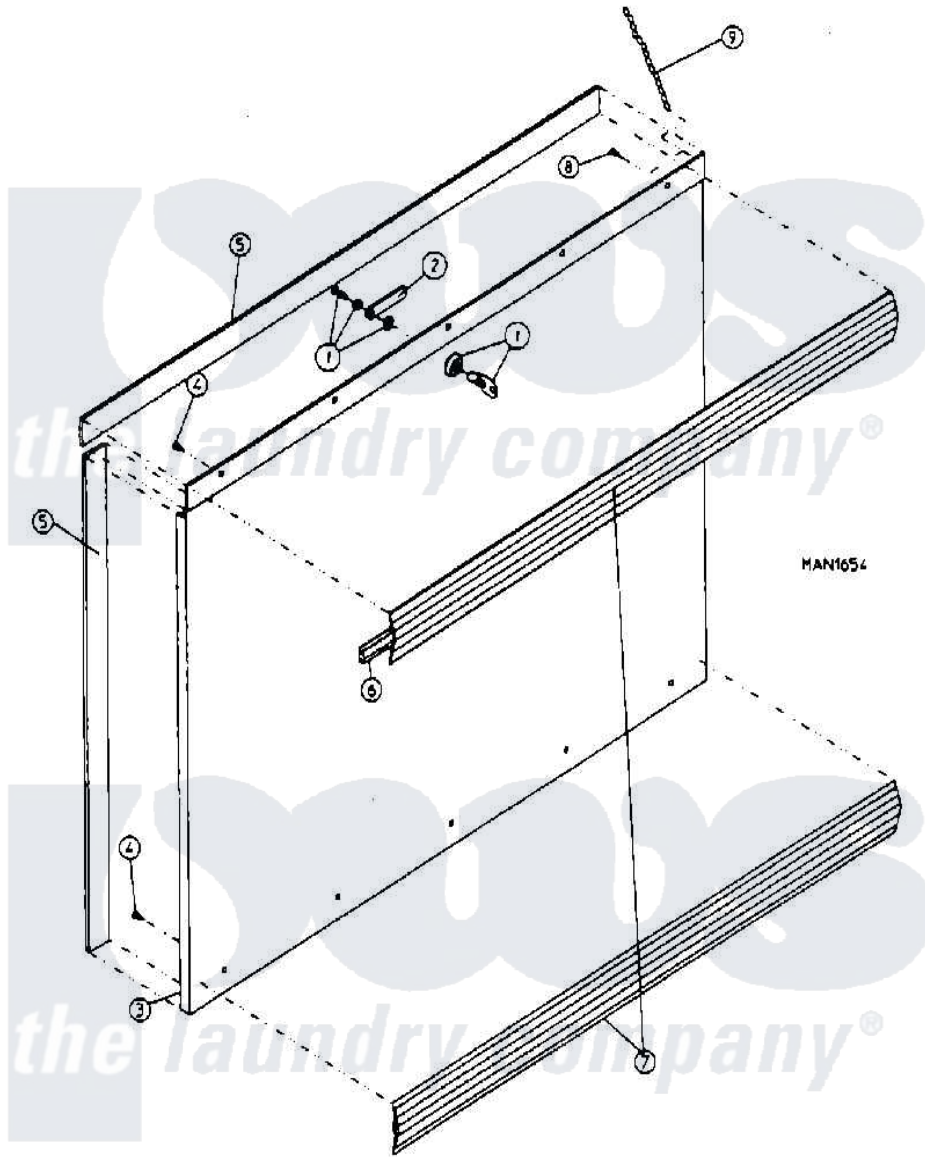

Maytag MDG30PC3AL 08 - CABINET - LINT DOOR ASSEMBLY

Maytag Commercial Maytag MDG30PC3AL Dryer Parts Parts Diagram 08 - CABINET - LINT DOOR ASSEMBLY
 Click on the part number to view part

Item	Original Part Number	Replaced By	Status	Part Description
000	W10124350		Not Available	ORDER PARTS FROM AMERICAN DRYER AT 508-678-9000.
001	A160001		Not Available	LOCK ASSEMBLY W/KEY
"	A160039	883978		4451 LINT
"	A160103	160103		Key For Ad
"	A160140	160140		Key Only F
002	A160014	160014		1 16 Offs
003	A800216	W10149260		30 Drop L
"	A800233	W10146996		30 Insul.
004	A150201	150201		10-32 X 1
005	A117604	117604		1 8 Thk X
006	A117603	117603		1 8 X 9 1
007	A180210	180210		15 30 MI
008	A150419	150419		6 X 1 2 T
009	A108120	108120		Chain For
010	A150418	150418		Dlh 4 X .1