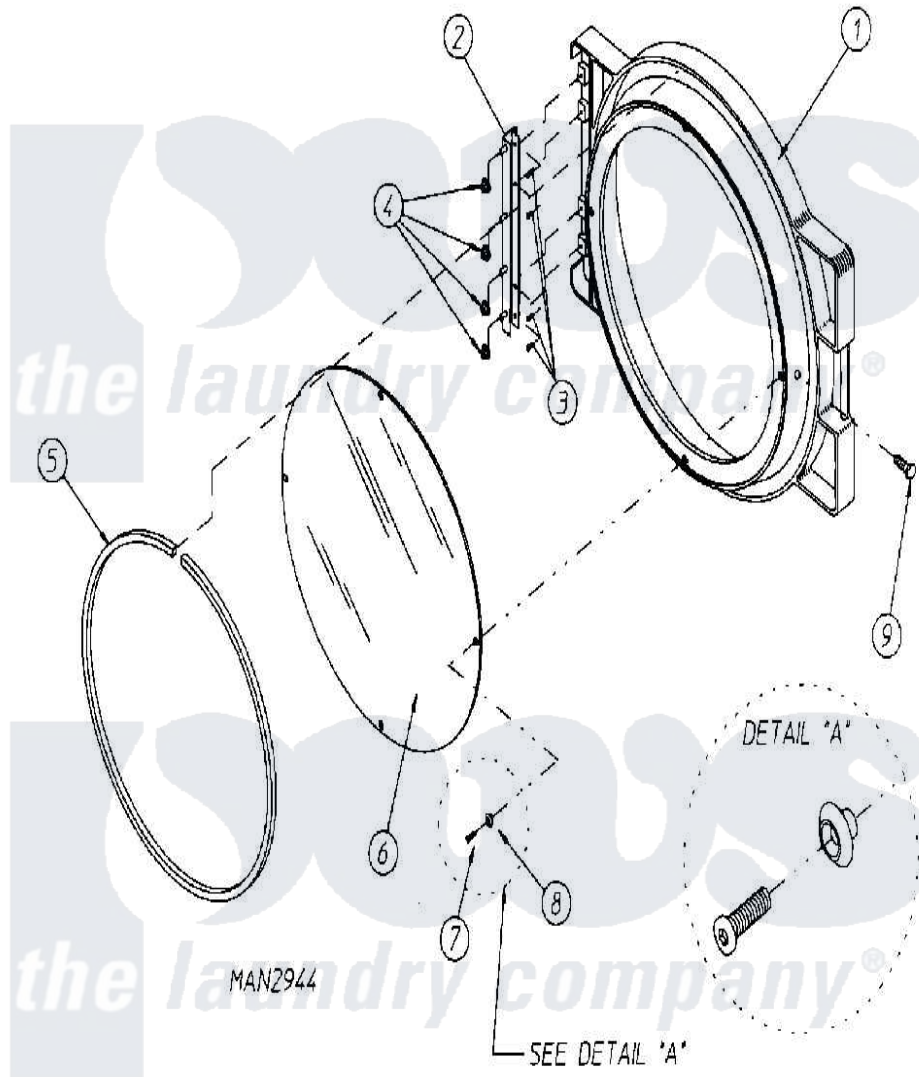

Maytag MDG30PC3AL 09 - DOOR ASSEMBLY

Maytag [Commercial Maytag MDG30PC3AL Dryer Parts](#) Parts Diagram 09 - DOOR ASSEMBLY
 Click on the part number to view part

Item	Original Part Number	Replaced By	Status	Part Description
000	W10124350		Not Available	ORDER PARTS FROM AMERICAN DRYER CORP AT 508-678-9000
001	A103062			Hinge Pin
"	A881423		Not Available	DOOR ASSEMBLY COMPLETE (WHT)
"	A881427	W10148337		DSI Module
"	A882963			Door Frame
002	A800448	800448		12 1 2 Ma
003	A150309	W10146761		10-16 X 1
004	A152014	152014		1 4-20 Ser
005	A102349		Not Available	GASKET, DOOR (69 1/2")
"	A170730	170730		10.3 Oz Cl
006	A102212	102212		Main Door
"	A170730	170730		10.3 Oz Cl
007	A150431	150431		10x7 16 D