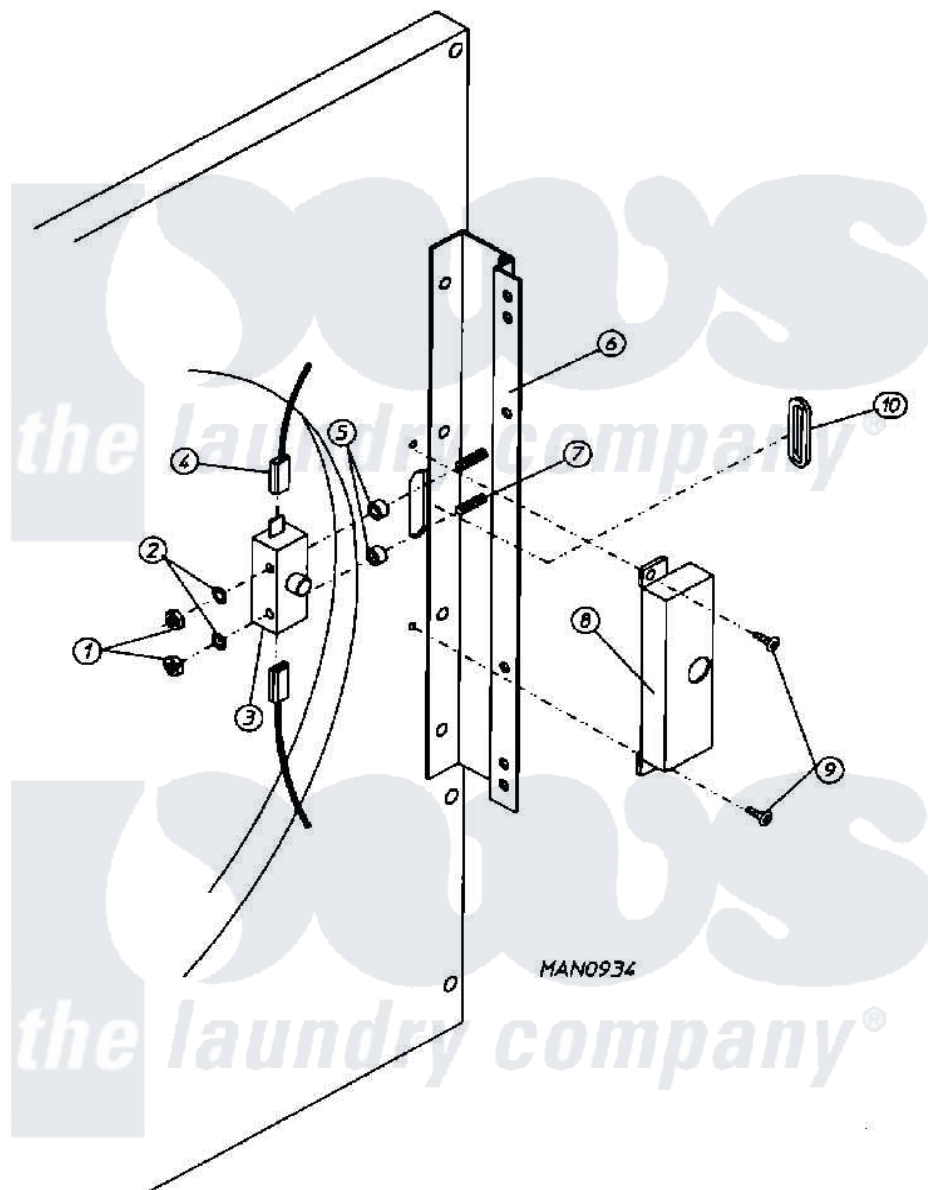

Maytag MDG30PC3AL 10 - MAIN DOOR SWITCH HOUSING

Maytag [Commercial Maytag MDG30PC3AL Dryer Parts](#) Parts Diagram 10 - MAIN DOOR SWITCH HOUSING
 Click on the part number to view part

Item	Original Part Number	Replaced By	Status	Part Description
000	W10124350		Not Available	ORDER PARTS FROM AMERICAN DRYER CORP A 508-678-9000.
001	A152013	152013		6-32 Hex N
002	A153008	153008		6 Split L
003	A137005	W10146741		SDS Door S
004	A121028	121028		1 4 X.032
005	A154281	154281		3 8 Stand
006	A800448	800448		12 1 2 Ma
007	A153565	153565		6-32 X 1 S
008	A313218	W10146845		MAIN DOOR
009	A150201	150201		10-32 X 1
010	A121405	121405		Rubber Gro