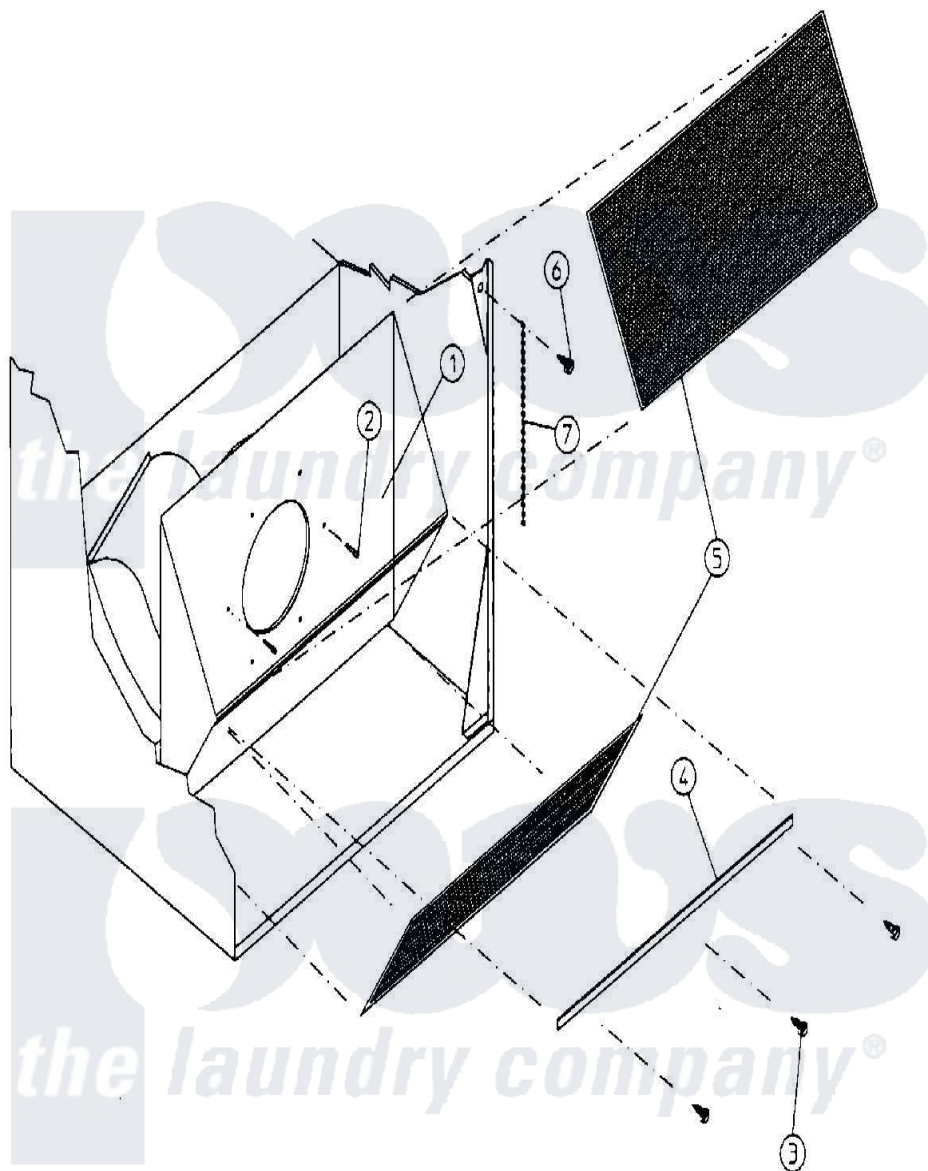

Maytag MDG30PC3AL 11 - LINT TRAP ASSEMBLY

MAN0275

Maytag [Commercial Maytag MDG30PC3AL Dryer Parts](#) Parts Diagram 11 - LINT TRAP ASSEMBLY
 Click on the part number to view part

Item	Original Part Number	Replaced By	Status	Part Description
000	W10124350		Not Available	ORDER PARTS FROM AMERICAN DRYER CORP AT 508-678-9000
001	A880913	W10148087		AD24 30 S
"	A880914	W10148088		AD24 30 S
002	A154200	154200		5 32 RIVE
003	A150300	5307527001		Switch
004	A304100	304100		SM LINT TR
005	A800500	800500		Screen, Lint
006	A150419	150419		6 X 1 2 T
007	A108120	108120		Chain For
008	A150418	150418		Dlh 4 X .1