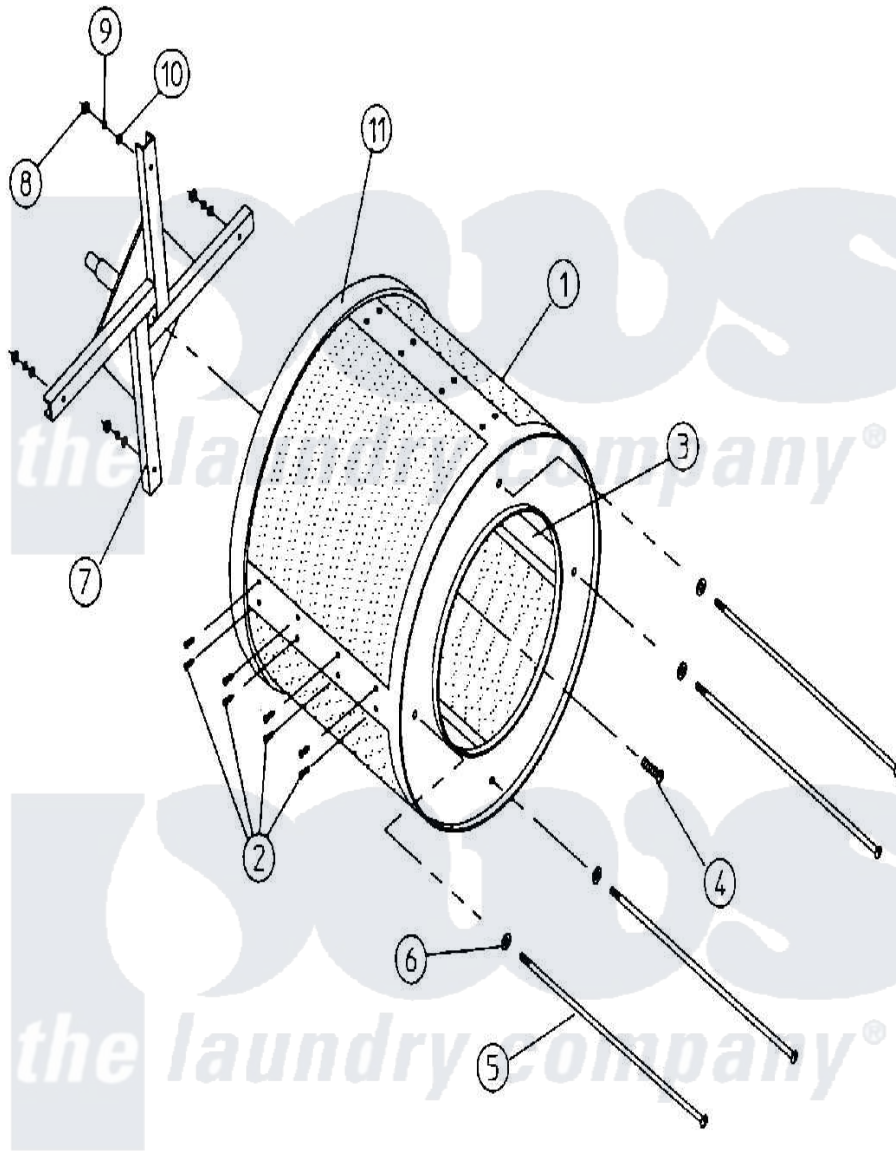

Maytag MDG30PC3AL 12 - TUMBLER & SUPPORT ASSEMBLY

MAN0309

Maytag [Commercial Maytag MDG30PC3AL Dryer Parts](#) Parts Diagram 12 - TUMBLER & SUPPORT ASSEMBLY
 Click on the part number to view part

Item	Original Part Number	Replaced By	Status	Part Description
000	W10124350		Not Available	ORDER PARTS FROM AMERICAN DRYER CORP AT 508-678-9000
001	A800703	800703		30 Tumbler
"	A800803	800803		30 Tumbler
002	A150309	W10146761		10-16 X 1
003	A301304	W10146780		30 Tumbler
004	A150518	150518		5 16-18 X
005	A882050	W10148581		31 Tierod
006	A153001	153001		5 16 Flat
007	A800603	800603		30 Tumbler
008	A152004	8182933		Nut, Hex
009	A153002	8182939		Washer, Lock
010	A153001	153001		5 16 Flat
011	A116002	W10149238		Felt Colla
012	A401010	401010		3M 847 CO