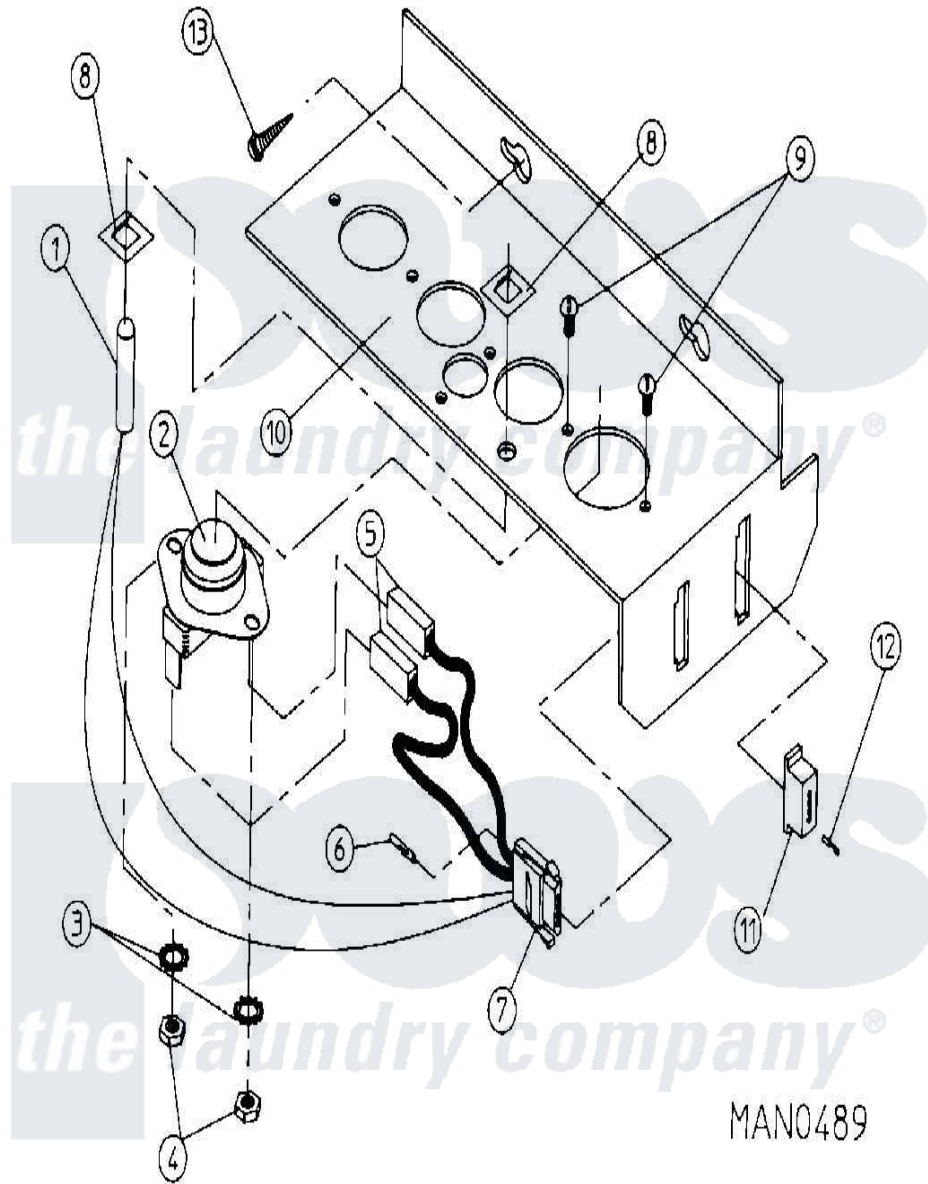

Maytag MDG30PC3AL 13 - SENSOR BRACKET ASSEMBLY

MAN0489

Maytag Commercial Maytag MDG30PC3AL Dryer Parts Parts Diagram 13 - SENSOR BRACKET ASSEMBLY
 Click on the part number to view part

Item	Original Part Number	Replaced By	Status	Part Description
000	W10124350		Not Available	ORDER PARTS FROM AMERICAN DRYER CORP AT 508-678-9000
001	A880251	W10147995		1 4 Tem
002	A130301	W10146732		L225 Tod3
003	A153010	153010		6 Internal
004	A152000	152000		6-32 HEX N
005	A121028	121028		1 4 X.032
006	A122701	122701		MNL Socket
007	A122605	122605		4 Pin Cmnl
"	A122801	W10146716		Mate-N-Loc
008	A154007	8182949		Fastener, Push-On
009	A150005	150005		6-32 X 1 4
010	A305007	W10146789		Universal
"	A801425	801425		AD15-81 ML
011	A122604	W10146714		4 Pin Cmnl
012	A122700	122700		MNL Pin S