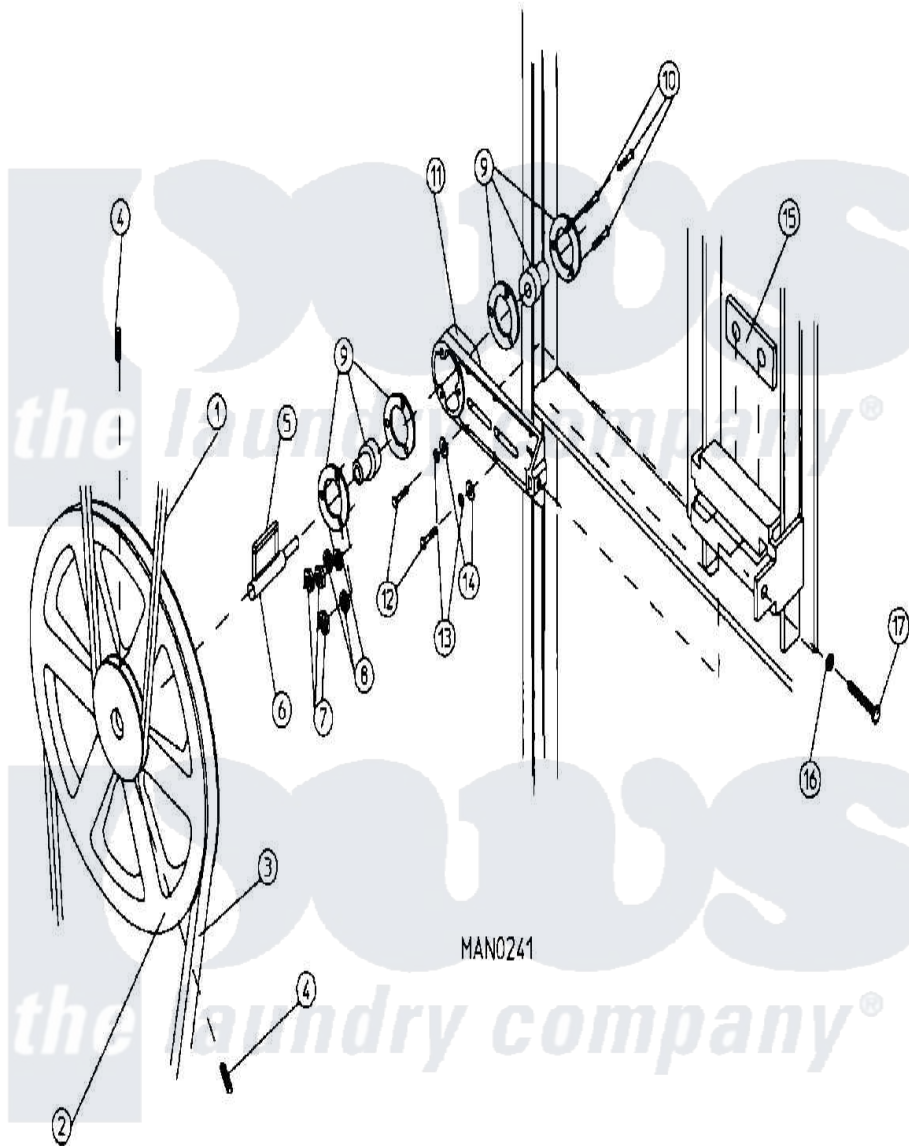

Maytag MDG30PC3AL 14 - IDLER BEARING ASSEMBLY

Maytag Commercial Maytag MDG30PC3AL Dryer Parts Parts Diagram 14 - IDLER BEARING ASSEMBLY
 Click on the part number to view part

Item	Original Part Number	Replaced By	Status	Part Description
000	W10124350		Not Available	ORDER PARTS FROM AMERICAN DRYER CORP AT 508-678-9000
001	A100108	W10146555		5/1680 Belt
002	A101129	W10146631		9 X 2-1 2
003	A100110	W10146556		4/500 V be
004	A154301	154301		5 16-18 X
005	A100705	100705		3 16 X 3
006	A301850			SHAFT, IDLER (5/8" X 3/4")
007	A152002	152002		1 4-20 Hex
008	A153007	153007		1 4 Split
009	A880214	W10147981		5 8 FLANG
010	A150521	150521		1 4-20 X 2
011	A801007			(COMPLETE) (INCLUDES No.5-17)
"	NLA		Not Available	IDLER BEARING ASSEMBLY
012	A150617	150617		3 8-16 X 1

013	A153005	153005	3 8 Split
014	A153004	153004	3 8 X 1
015	A801009	801009	Idler Squa
016	A152004	8182933	Nut, Hex
017	A150509	150509	5 16-18 X