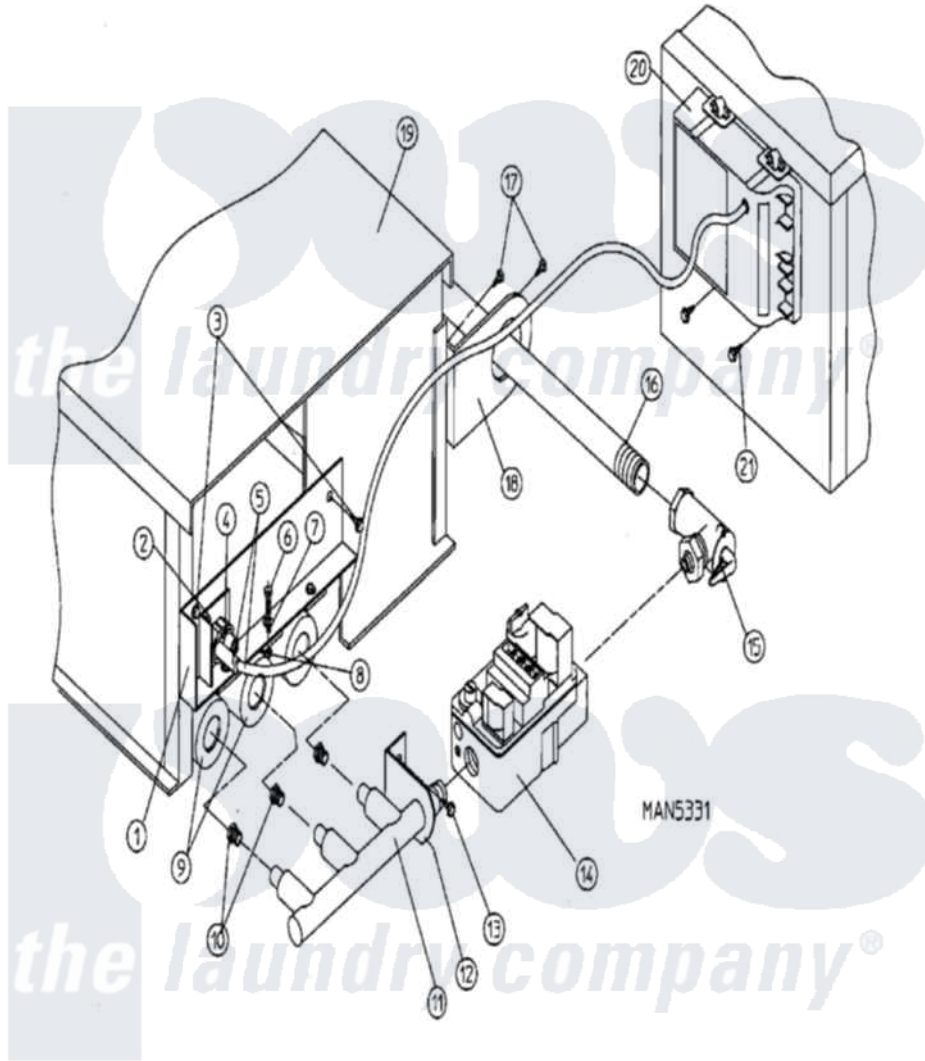

Maytag MDG30PC3AL 16 - DSI & BURNER ASSEMBLY

Maytag Commercial Maytag MDG30PC3AL Dryer Parts Parts Diagram 16 - DSI & BURNER ASSEMBLY
 Click on the part number to view part

Item	Original Part Number	Replaced By	Status	Part Description
000	W10124350		Not Available	ORDER PARTS FROM AMERICAN DRYER CORP AT 508-678-9000
001	A318030	W10146864		50 60 Si
002	A150300	5307527001		Switch
003	A150309	W10146761		10-16 X 1
004	A880134		Not Available	IGNITER/FLAME PROBE KIT ASSY (INCLUDES No.4 & 5)
005	A880330	W10148002		DSI Ignitor
006	A150103	150103		8-32 X 3 4
007	A153000	153000		8 SAE WAS
008	A151001	W10146764		8-32 Pal N
009	A141105	W10146749		Large Gas
010	A140808	140808		Burner Ori
"	A140823	140823		Burner Ori
011	A141232	141232		DSI 1 2 Ma
012	A318700	W10146865		SM Burner

013	A150300	5307527001		Switch
014	A128927		Not Available	VALVE, GAS (REDUNDANT) (1/2" 24 VAC, NATURAL GAS)
"	A140411		Not Available	CONVERSION KIT (1/2" 24 VAC GAS VALVE (L.P.) W/O ORIFICES
015	A881367	W10148314		1 2 Un
016	A142500	142500		1 2-90 DEG
"	A142600	142600		1 2 Black
"	A142707	142707		1 2 X 1 1
"	A142800			Pipe, 1/2 " X 18" B.I.
"	A142809	W10146757		1 2 X 29 1
017	A150309	W10146761		10-16 X 1
018	A318700	W10146865		SM Burner
019	A809627	809627		Ad30s Ud50
"	A809628	5300809628		Hose
"	A850852	W10147725		60 DSI Bur
020	A880815			MODULE, DSI (50HZ/60HZ)
021	A150299	150299		10 X 1 H
022	A140411		Not Available	CONVERSION KIT (1/2" 24 VAC GAS VALVE (L.P.) W/O ORIFICES
023	A410001	410001		1 2 Hex L
028	W10124350		Not Available	NOTE: CONSULT FACTORY FOR ELEVATIONS OVER 2000 FT.