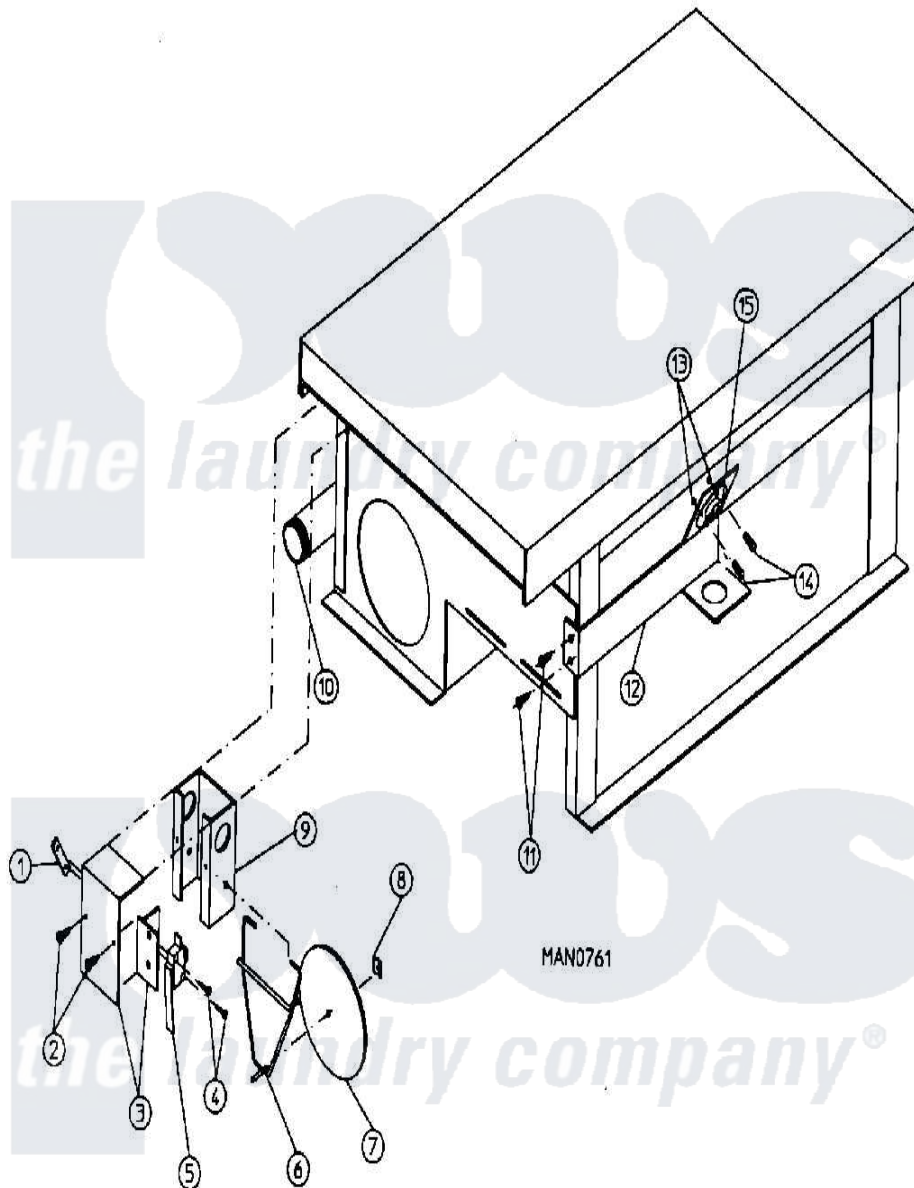

Maytag MDG30PC3AL 17 - SAIL SWITCH/HI-LIMIT ASSEMBLY

Maytag Commercial Maytag MDG30PC3AL Dryer Parts Parts Diagram 17 - SAIL SWITCH/HI-LIMIT ASSEMBLY
 Click on the part number to view part

Item	Original Part Number	Replaced By	Status	Part Description
000	W10124350		Not Available	ORDER PARTS FROM AMERICAN DRYER CORP AT 508-678-9000
001	A154004	154004		Tinnerman
002	A150309	W10146761		10-16 X 1
003	A802799	802799		Sail Sw.bo
004	A150303	150303		4 X 3 4 P
005	A122200	122200		Sail Switch
006	A105500	W10146641		Std Sail S
007	A319202	W10146866		Sail Switch
008	A154002	154002		1 8 Push O
009	A802800	802800		Sail Switch
"	A802801	802801		Sail Switch
010	A142809	W10146757		1 2 X 29 1
011	A150309	W10146761		10-16 X 1
012	A319704	WB4X122		Medallion
013	A151000	WH12X195		Switch Assembly

014	A151001	W10146764	8-32 Pal N
015	A130201		Not Available HI-LIMIT (330 DEG.)
016	A143000	143000	1 2 X 3 4