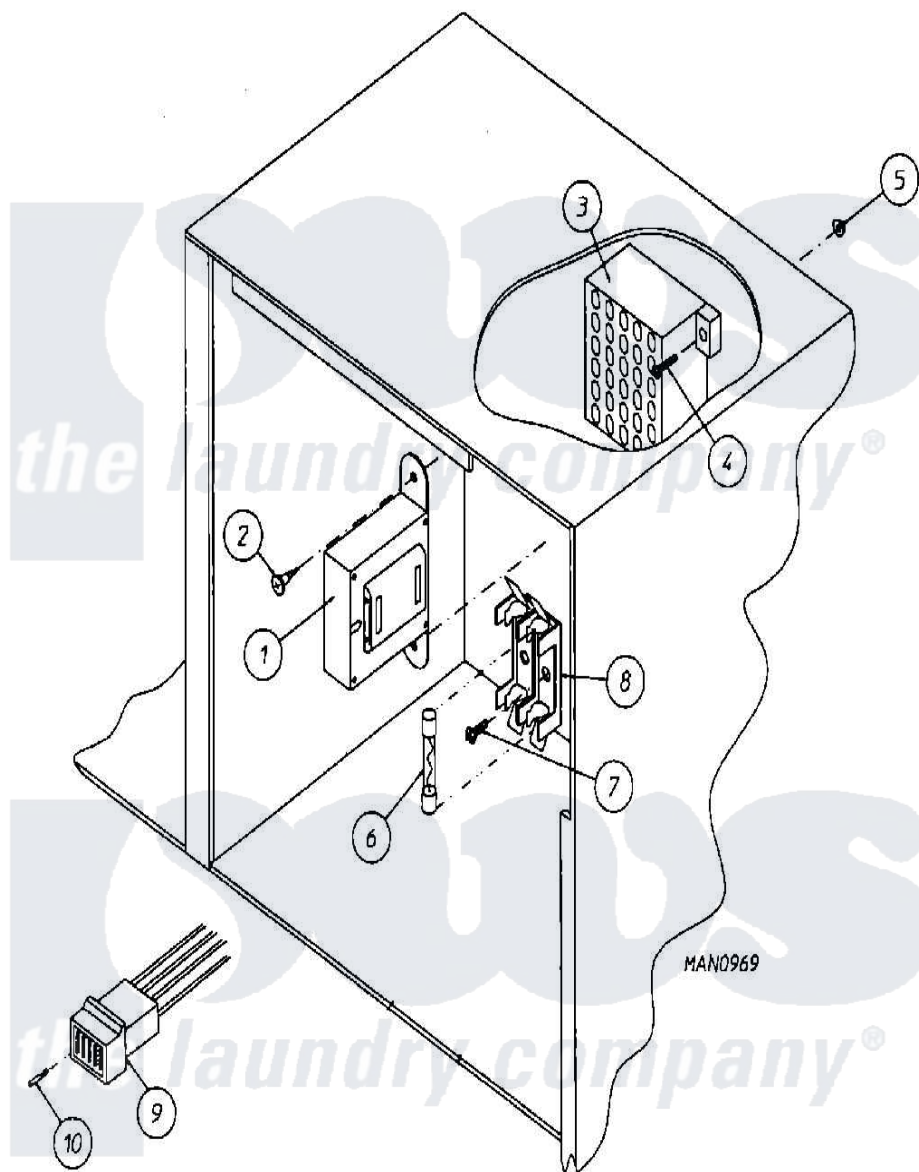

Maytag MDG30PC3AW 02 - CONTROL BOX ASSEMBLY

Maytag Commercial Maytag MDG30PC3AW Dryer Parts Parts Diagram 02 - CONTROL BOX ASSEMBLY
 Click on the part number to view part

Item	Original Part Number	Replaced By	Status	Part Description
000	W10124350		Not Available	ORDER PARTS FROM AMERICAN DRYER CORP AT 508-678-9000
001	A141403		Not Available	TRANSFORMER (24 VAC) (FOR MICROPROCESSOR MODELS)
002	A150300	5307527001		Switch
003	A120715	W10146700		30 Pos Ter
004	A150002	150002		6-32 X 1
005	A151000	WH12X195		Switch Assembly
006	A136057	W10146739		0.5 A 250
007	A150301	150301		8-18 X 7
008	A136008	136008		Fuse Block
009	A122641	122641		15 Pos. MI
010	A122706	122706		20-16 AWG