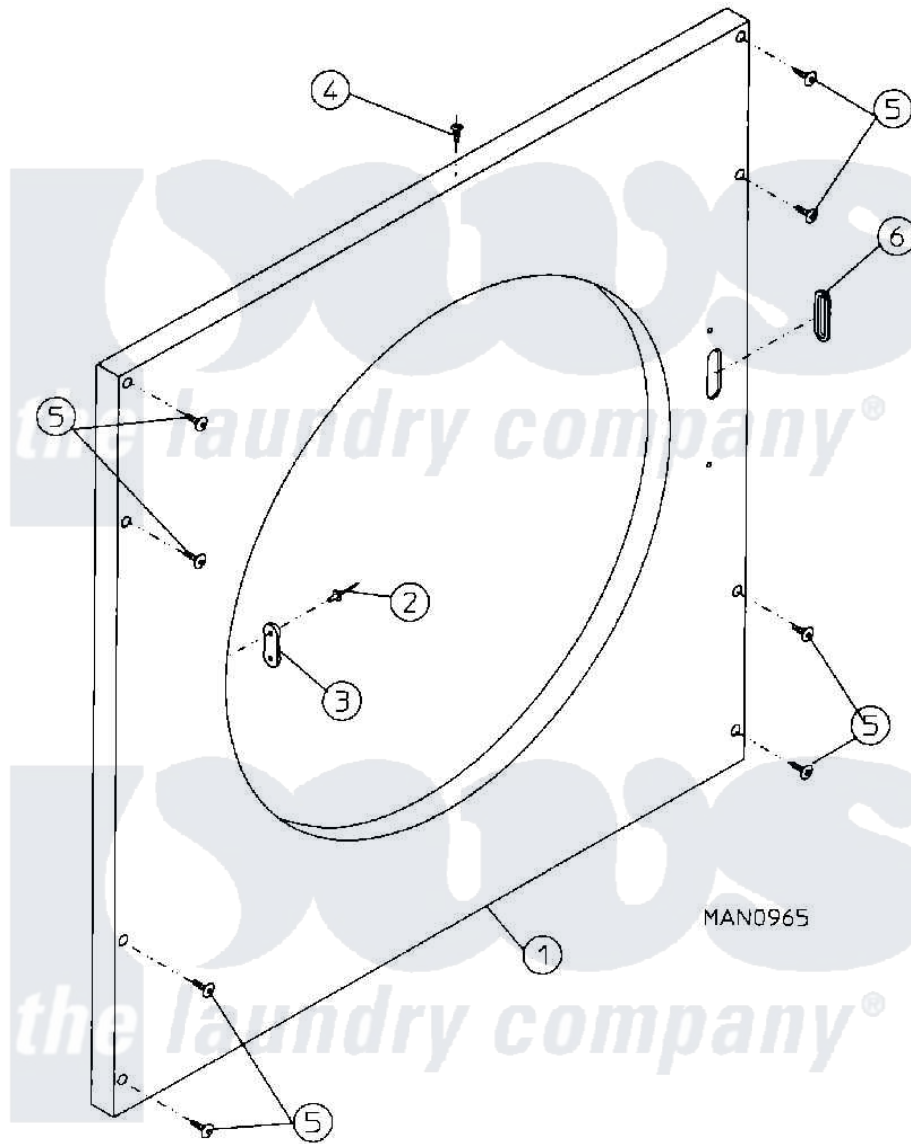

# Maytag MDG30PC3AW 07 - CABINET - FRONT PANEL ASSEMBLY

Maytag [Commercial Maytag MDG30PC3AW Dryer Parts](#) Parts Diagram 07 - CABINET - FRONT PANEL ASSEMBLY  
 Click on the part number to view part

Item	Original Part Number	Replaced By	Status	Part Description
000	W10124350		Not Available	ORDER PARTS FROM AMERICAN DRYER CORP AT 508-678-9000
001	A875300	<a href="#">W10147918</a>		15-30- Ins
002	A154215	<a href="#">154215</a>		5 32 X 1 4
003	A170330		Not Available	LATCH, DOOR (FRICTION)
004	A150300	<a href="#">5307527001</a>		Switch
005	A150309	<a href="#">W10146761</a>		10-16 X 1
006	A121405	<a href="#">121405</a>		Rubber Gro