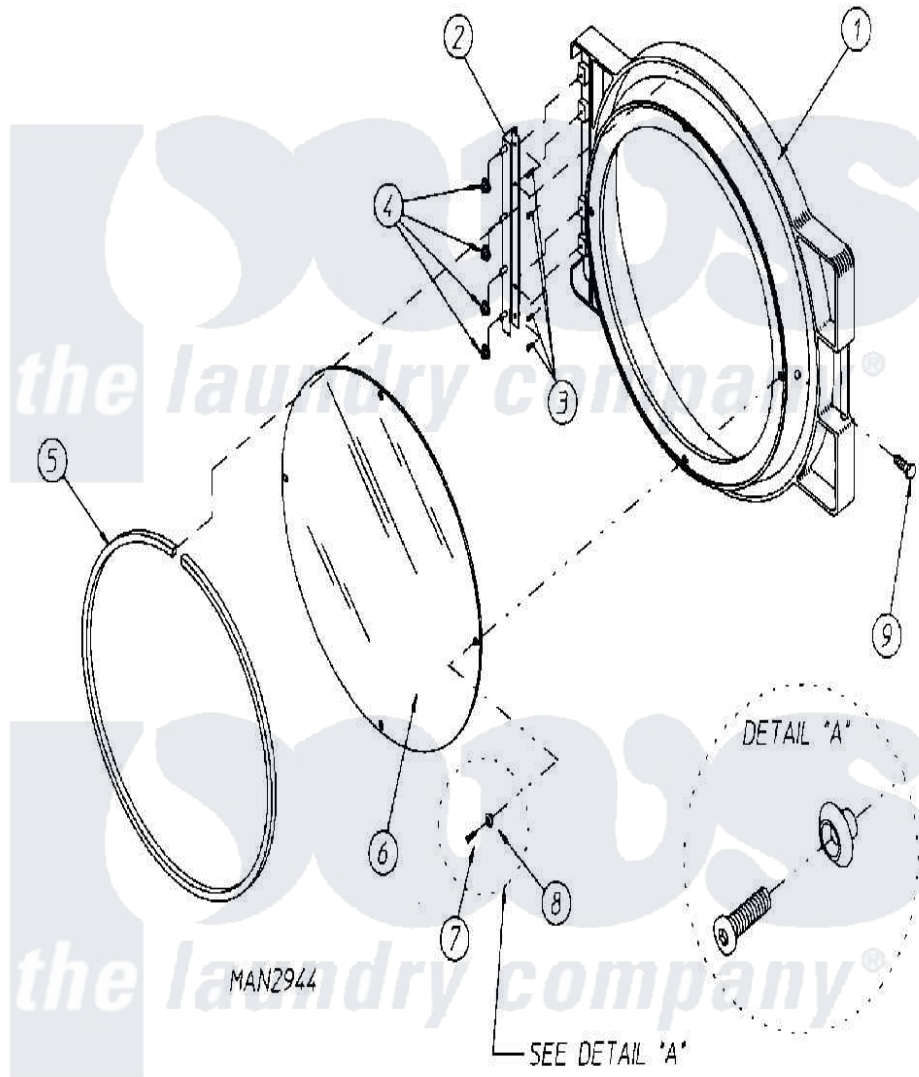

# Maytag MDG30PC3AW 09 - DOOR ASSEMBLY

Maytag Commercial Maytag MDG30PC3AW Dryer Parts Parts Diagram 09 - DOOR ASSEMBLY  
 Click on the part number to view part

Item	Original Part Number	Replaced By	Status	Part Description
000	W10124350		Not Available	ORDER PARTS FROM AMERICAN DRYER CORP AT 508-678-9000
001	<a href="#">A103062</a>			Hinge Pin
"	A881423		Not Available	DOOR ASSEMBLY COMPLETE (WHT)
"	A881427	<a href="#">W10148337</a>		DSI Module
"	<a href="#">A882963</a>			Door Frame
002	A800448	<a href="#">800448</a>		12 1 2 Ma
003	A150309	<a href="#">W10146761</a>		10-16 X 1
004	A152014	<a href="#">152014</a>		1 4-20 Ser
005	A102349		Not Available	GASKET, DOOR (69 1/2")
"	A170730	<a href="#">170730</a>		10.3 Oz Cl
006	A102212	<a href="#">102212</a>		Main Door
"	A170730	<a href="#">170730</a>		10.3 Oz Cl
007	A150431	<a href="#">150431</a>		10x7 16 D