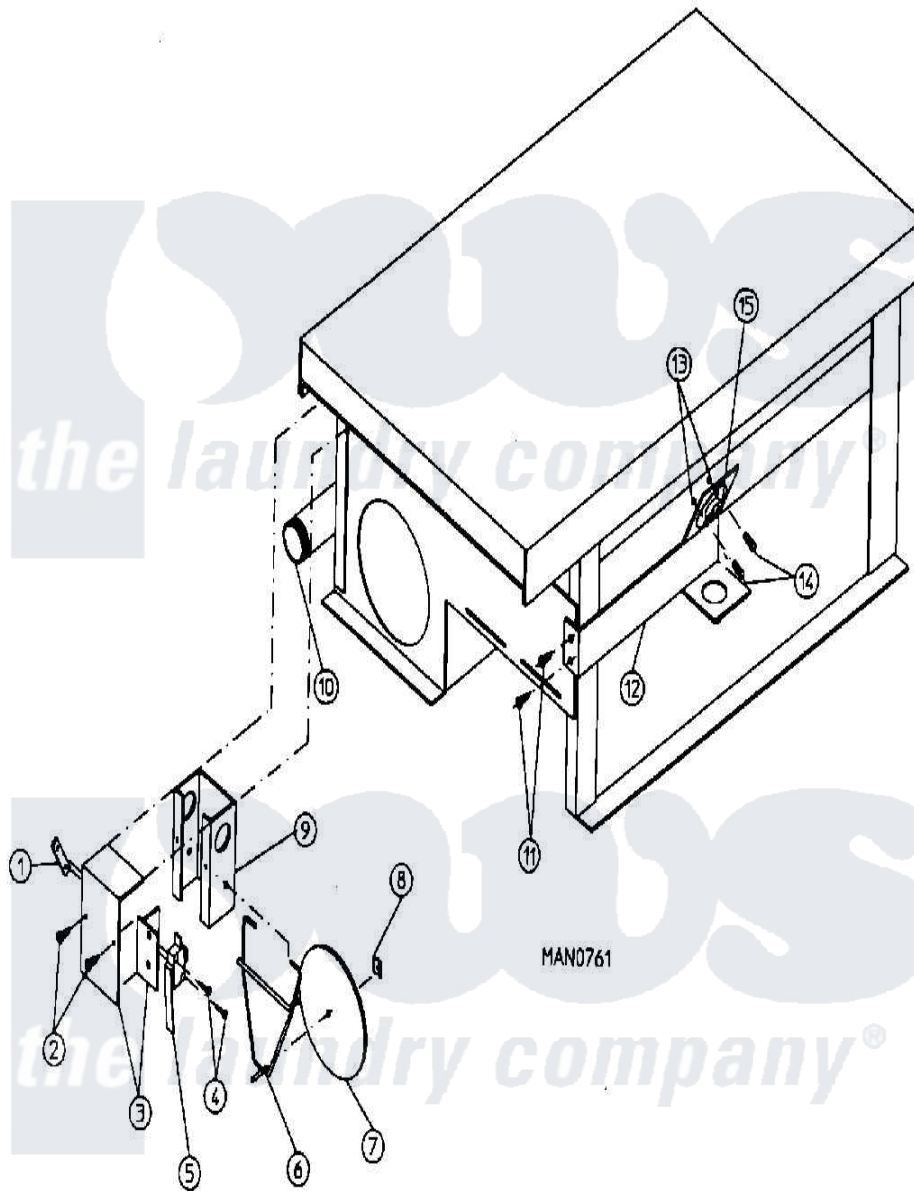

Maytag MDG30PC3AW 17 - SAIL SWITCH/HI-LIMIT ASSEMBLY

Maytag Commercial Maytag MDG30PC3AW Dryer Parts Parts Diagram 17 - SAIL SWITCH/HI-LIMIT ASSEMBLY
 Click on the part number to view part

Item	Original Part Number	Replaced By	Status	Part Description
000	W10124350		Not Available	ORDER PARTS FROM AMERICAN DRYER CORP AT 508-678-9000
001	A154004	154004		Tinnerman
002	A150309	W10146761		10-16 X 1
003	A802799	802799		Sail Sw.bo
004	A150303	150303		4 X 3 4 P
005	A122200	122200		Sail Switch
006	A105500	W10146641		Std Sail S
007	A319202	W10146866		Sail Switch
008	A154002	154002		1 8 Push O
009	A802800	802800		Sail Switch
"	A802801	802801		Sail Switch
010	A142809	W10146757		1 2 X 29 1
011	A150309	W10146761		10-16 X 1
012	A319704	WB4X122		Medallion
013	A151000	WH12X195		Switch Assembly

014	A151001	W10146764	8-32 Pal N
015	A130201		Not Available HI-LIMIT (330 DEG.)
016	A143000	143000	1 2 X 3 4