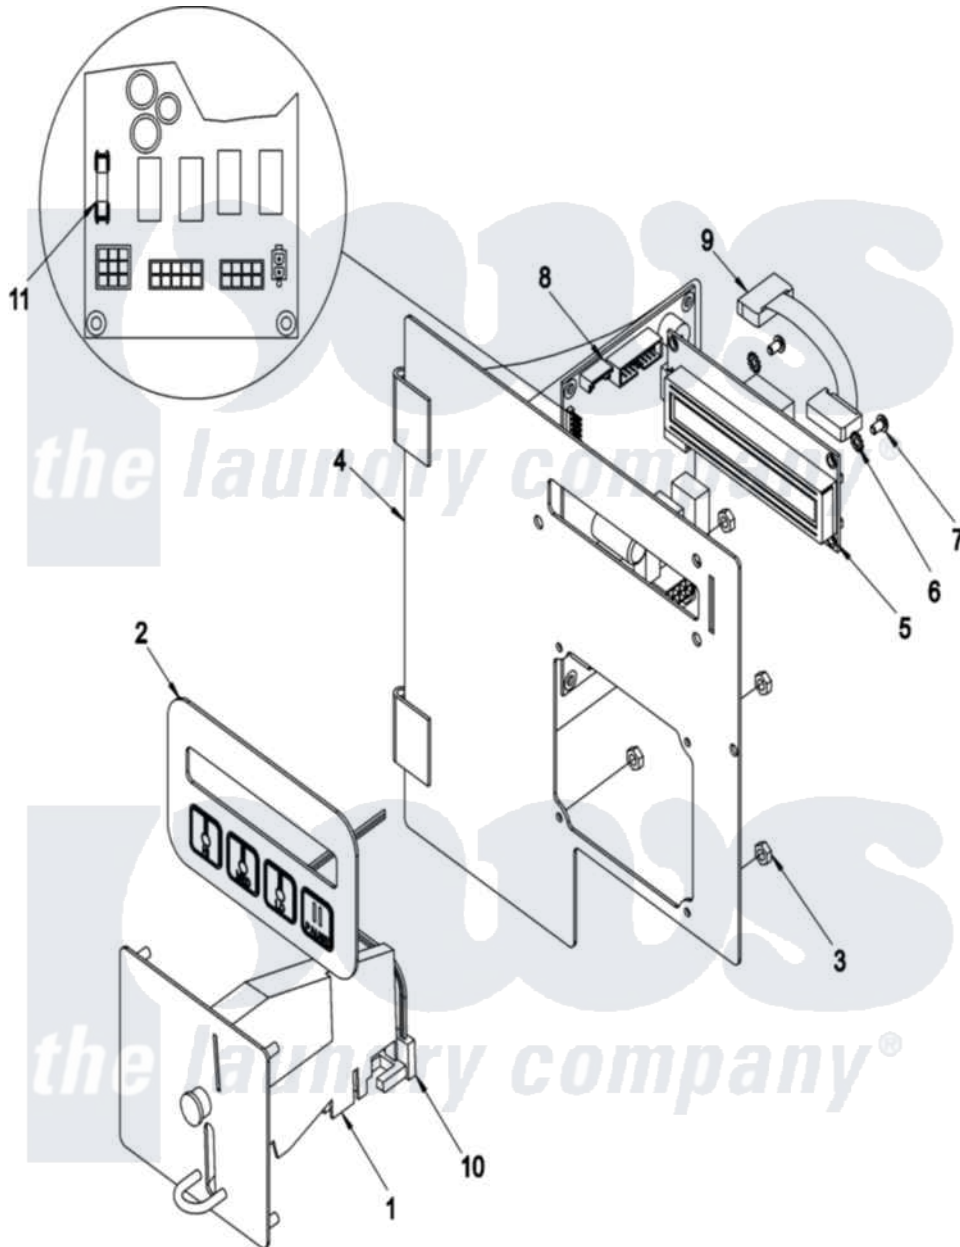

Maytag MDG30PCCWQ 02 - CONTROL PANEL

Maytag Commercial Maytag MDG30PCCWQ Dryer Parts Parts Diagram 02 - CONTROL PANEL
 Click on the part number to view part

Item	Original Part Number	Replaced By	Status	Part Description
001	NLA		Not Available	COIN DROP
002	A112575	112575		Phase 7.3
003	A152102	152102		M3 Metric
004	NLA		Not Available	CONTROL PANEL PH-7
005	A137270	137270		16 x 1 Large
006	A153010	153010		6 Internal
007	A150005	150005		6-32 X 1 4
008	NLA		Not Available	SINGLE COIN BOARD
009	A137250		Not Available	CABLE, COIN RIBBON PHASE 7
010	A883774	883774		Hanke Opti
011	A136016	136016		5amp 250V