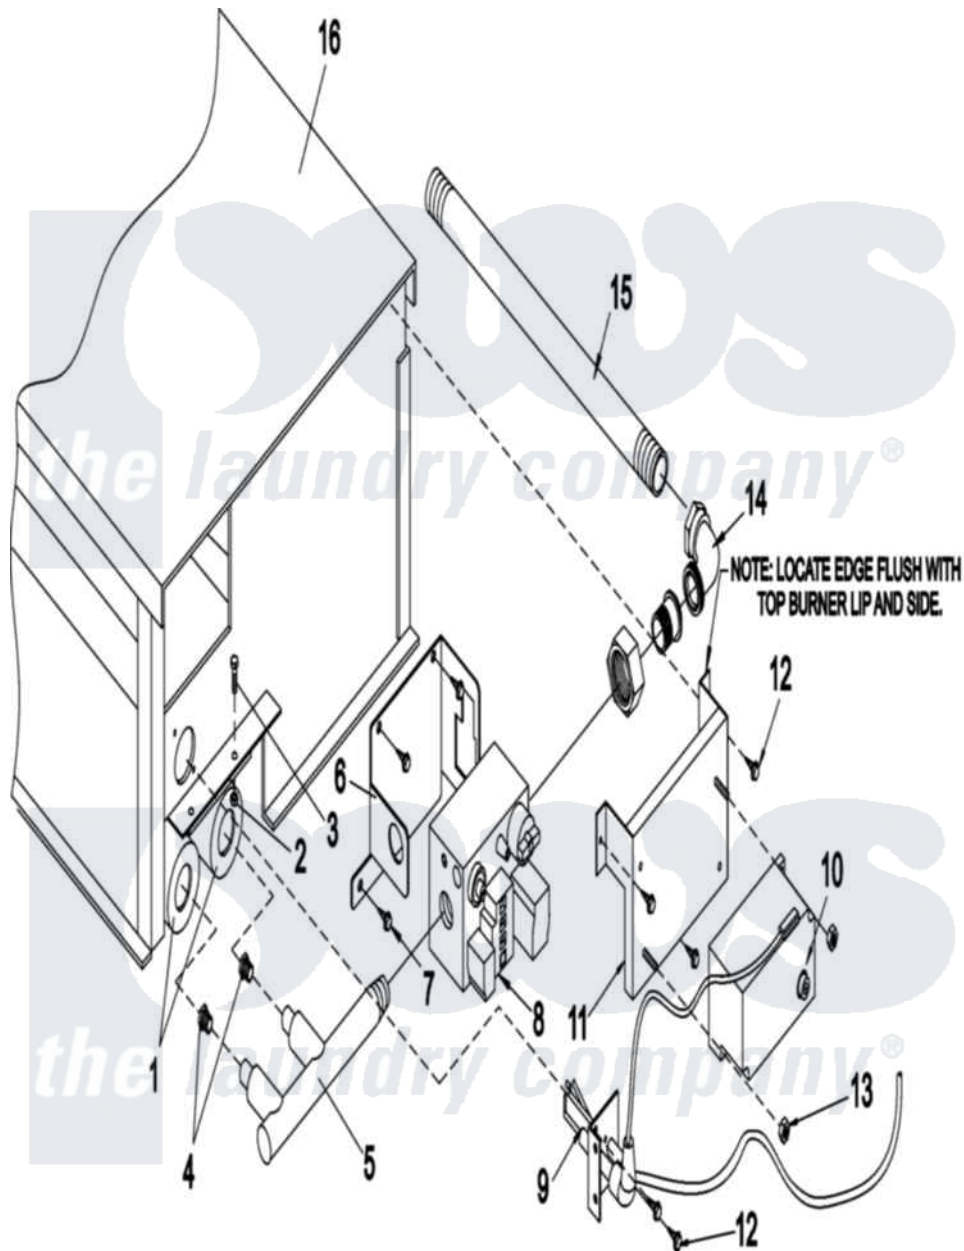

Maytag MDG30PCCWQ 13 - BURNER BOX

Maytag Commercial Maytag MDG30PCCWQ Dryer Parts Parts Diagram 13 - BURNER BOX
 Click on the part number to view part

Item	Original Part Number	Replaced By	Status	Part Description
001	A141105	W10146749		Large Gas
002	A151001	W10146764		8-32 Pal N
003	A150108	150108		8-32 X 1 2
004	W10124350		Not Available	NOT REQUIRED PART OR SEE NOTE REFER TO DSI BURNER ASY
005	NLA		Not Available	SCREW
006	A318714	318714		Brkt For H
007	A150309	W10146761		10-16 X 1
008	A128927		Not Available	VALVE, GAS (REDUNDANT) (1/2" 24 VAC, NATURAL GAS)
009	NLA		Not Available	IGN/FLAME-PROBE ASY
010	A128935		Not Available	DIRECT SPARK IGNITION MODULE
011	NLA		Not Available	DSI MODULE MNTG BRACKET
012	A150300	5307527001		Switch
013	A152013	152013		6-32 Hex N

014	NLA		Not Available	ELBOW BRONZE UNION
015	A142809	W1014675Z		1 2 X 29 1
016	A850858	850858		Ad-30-50-3