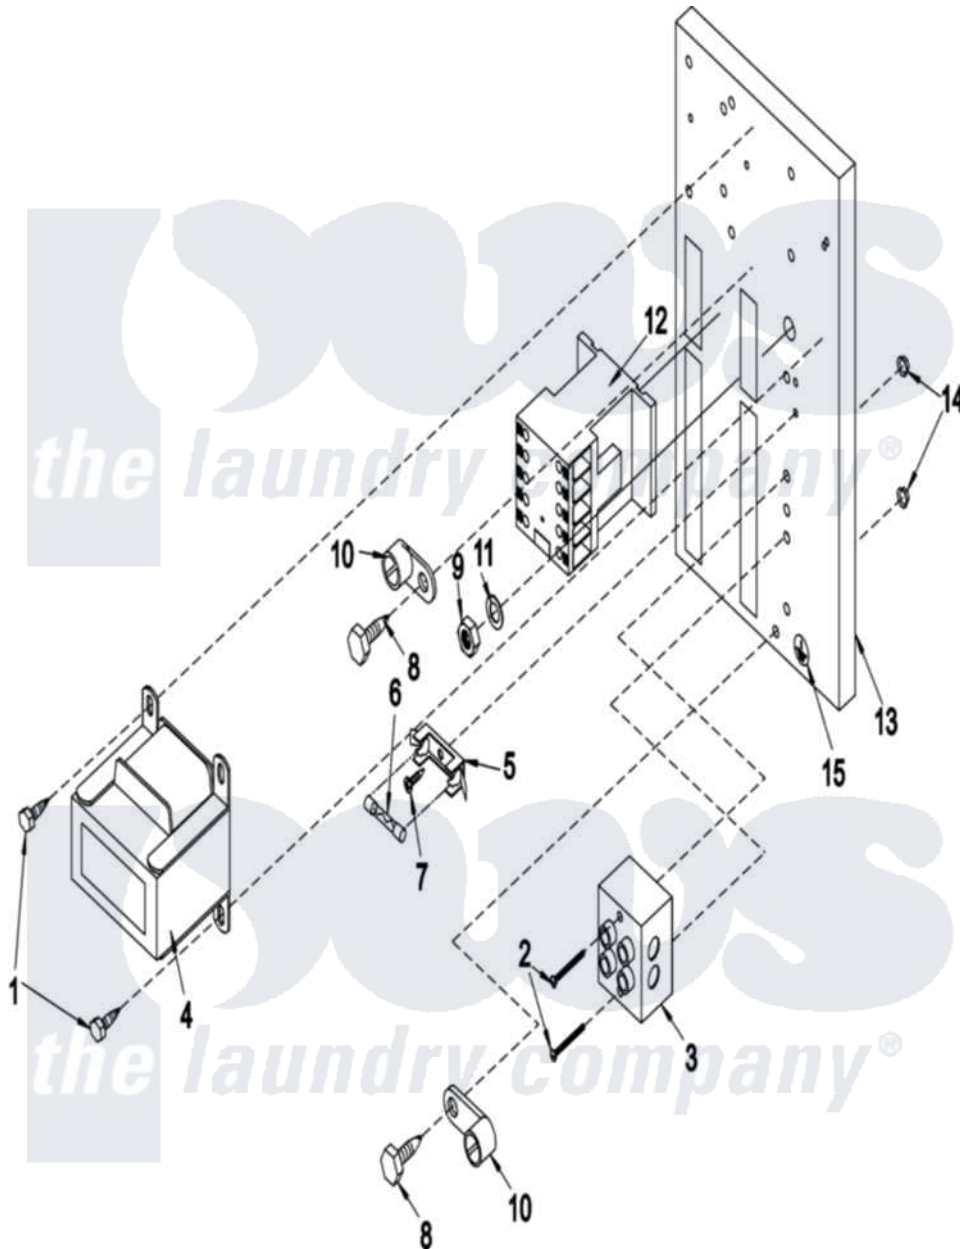

Maytag MDG30PCCWQ 15 - MOTOR ELECT RELAY PANEL

Maytag Commercial Maytag MDG30PCCWQ Dryer Parts Parts Diagram 15 - MOTOR ELECT RELAY PANEL
 Click on the part number to view part

Item	Original Part Number	Replaced By	Status	Part Description
001	A150300	5307527001		Switch
002	A150009			Screw, Machine 6-32 x 1-1/2
003	A120716	8191125		Footlevel
004	A822794	822794		Mlg55-82 P
006	A136049	136049		0.75A 25
007	A150301	150301		8-18 X 7
008	A120910	120910		10-32 x 3 8
"	A136008	136008		Fuse Block
009	A152004	8182933		Nut, Hex
010	A121010	121010		14-4 Termi
011	A153002	8182939		Washer, Lock
012	A132514	132514		12A 3PH
013	A322812	322812		Backelect
014	A151000	WH12X195		Switch Assembly
015	A112075			LABEL, GROUND