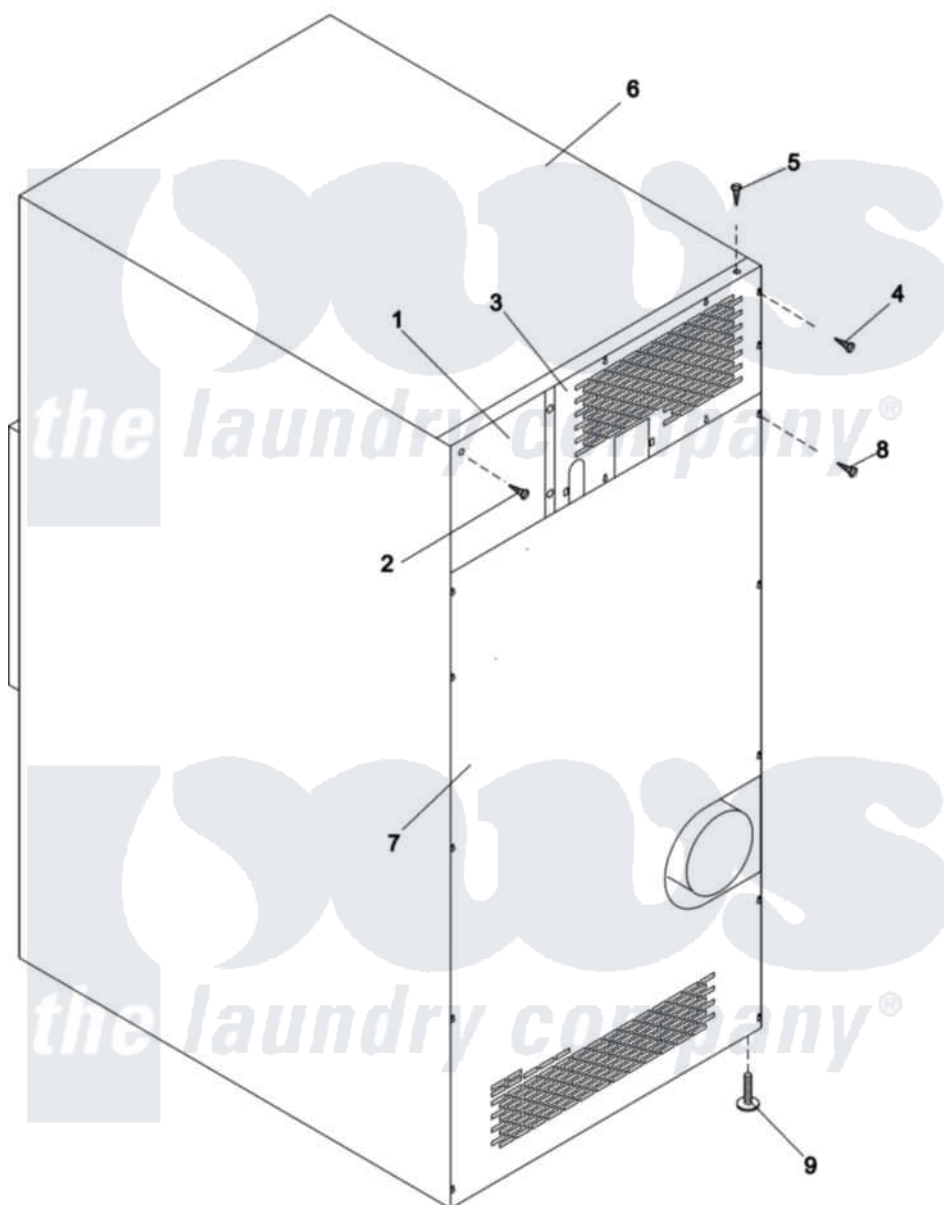

Maytag MDG30PCCWQ 16 - OUTER TOP/BACK GUARD

Maytag Commercial Maytag MDG30PCCWQ Dryer Parts Parts Diagram 16 - OUTER TOP/BACK GUARD
 Click on the part number to view part

Item	Original Part Number	Replaced By	Status	Part Description
001	A322809	322809		Back Elect
002	A150301	150301		8-18 X 7
003	A330077	W10146876		Maytag 30l
004	A150301	150301		8-18 X 7
005	A150301	150301		8-18 X 7
006	A312510	W10146828		Ad-30 Oute
007	A314513	314513		Plain Bott
008	A150301	150301		8-18 X 7
009	A103500	103500		LEVELING L