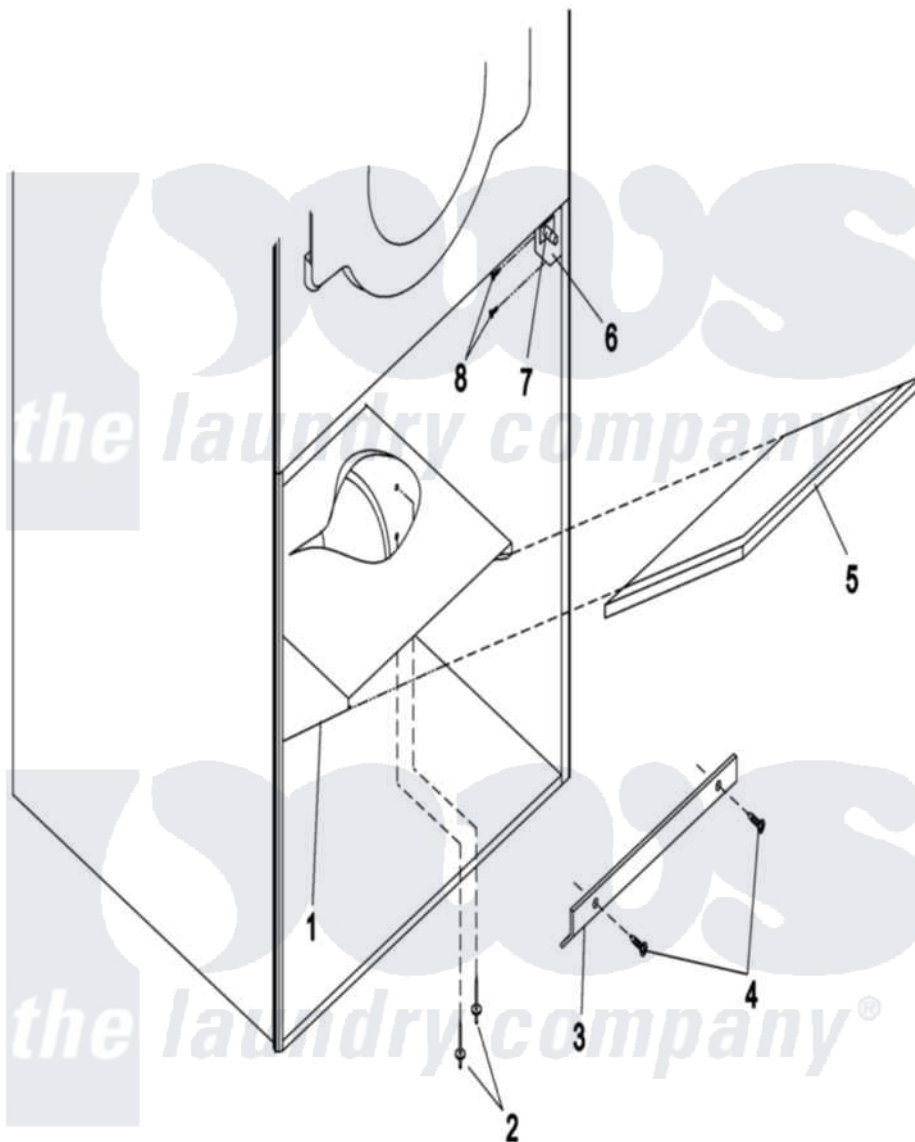

Maytag MDG30PCCWQ 19 - LINT TRAP ASY

Maytag Commercial Maytag MDG30PCCWQ Dryer Parts Parts Diagram 19 - LINT TRAP ASY
 Click on the part number to view part

Item	Original Part Number	Replaced By	Status	Part Description
001	A800408	W10147054		30 LinT T
"	A800409	W10147055		30 LinT T
002	A154200	154200		5 32 RIVE
003	A304102	W10146786		30 Lint S
004	A150300	5307527001		Switch
005	A800503	W10147061		285-30-24-
006	NLA		Not Available	SWITCH BRACKET
007	NLA		Not Available	SWITCH
008	A150425	W10146763		12-24 X 3