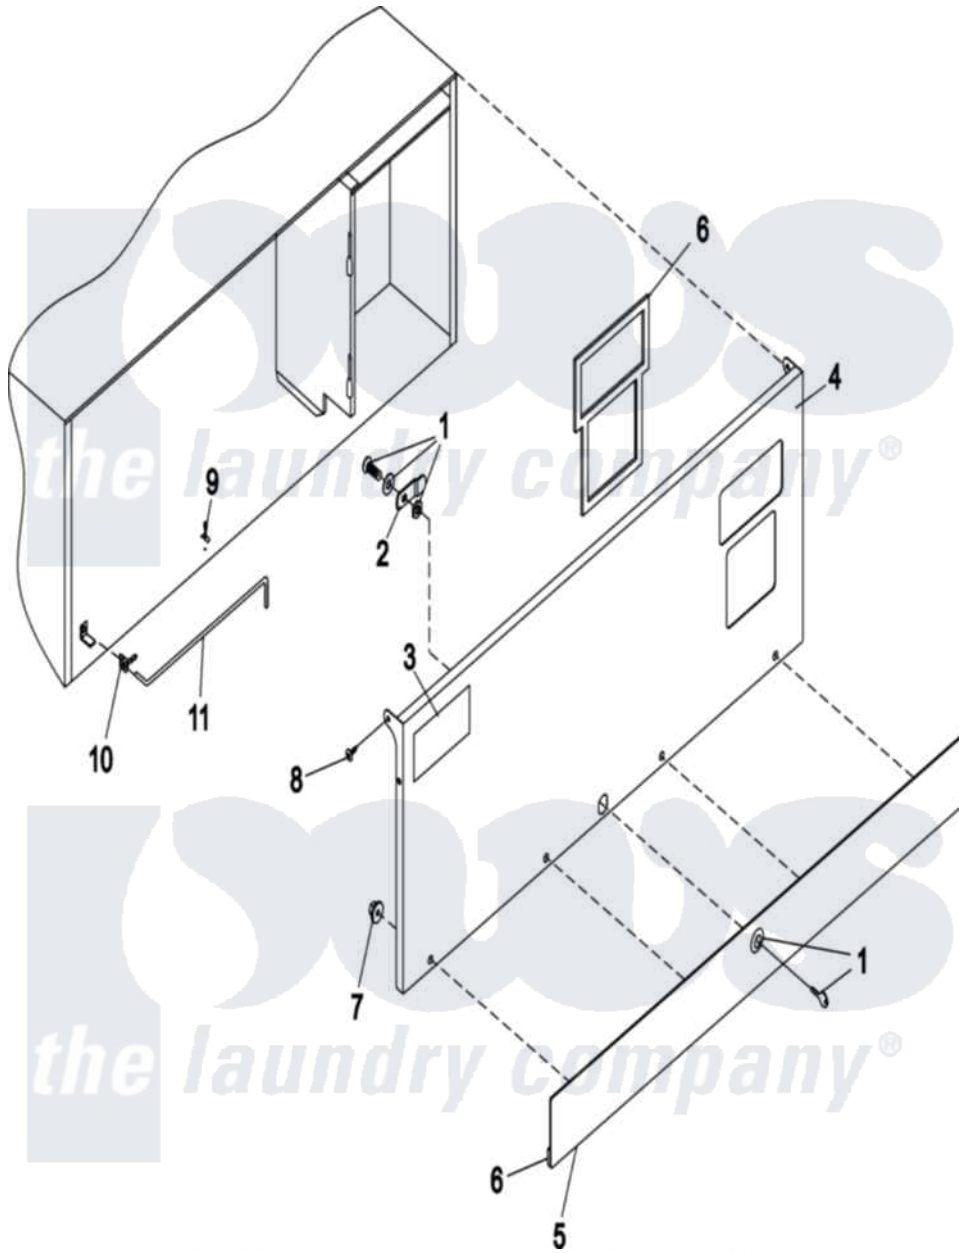

Maytag MDG30PCCWW 01 - CONTROL DOOR

Maytag Commercial Maytag MDG30PCCWW Dryer Parts Parts Diagram 01 - CONTROL DOOR
 Click on the part number to view part

Item	Original Part Number	Replaced By	Status	Part Description
001	A160015	160015		7 8 Mk-10
"	A160104	160104		Key For Mk
002	A160016	160016		1 1 4 Str
003	NLA		Not Available	MAGTAG LOGO
004	NLA		Not Available	CONTROL DOOR ASY
005	NLA		Not Available	TRIM STRIP-BLACK
006	A117604	117604		1 8 Thk X
007	A152014	152014		1 4-20 Ser
008	A150317	150317		10-16 X 3
009	A102603	102603		Richco Con
010	A102601		Not Available	CLIP, RETAINER (CONTROL DOOR ROD)
011	A102502	102502		12.625 Con