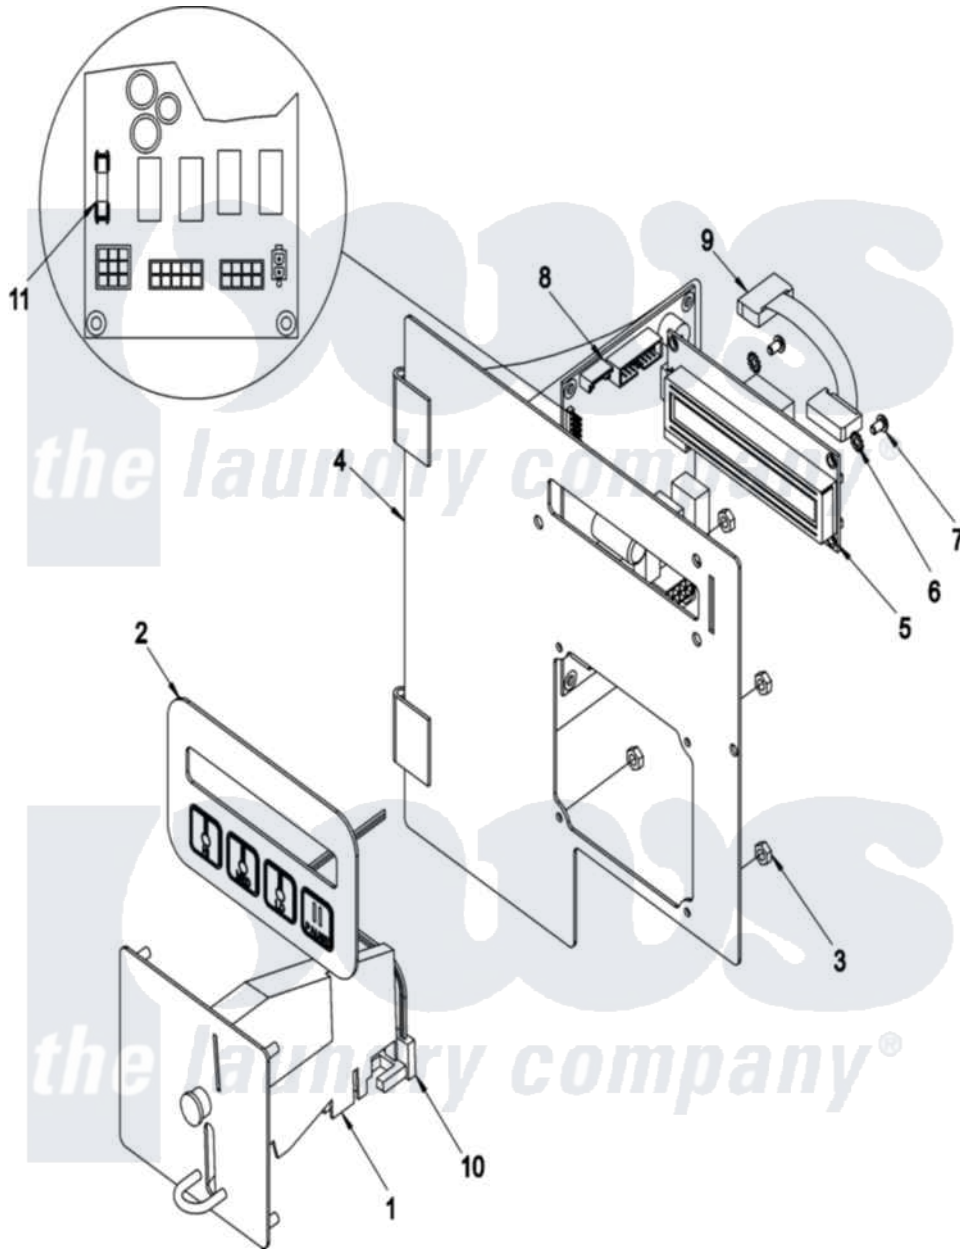

Maytag MDG30PCCWW 02 - CONTROL PANEL

Maytag [Commercial Maytag MDG30PCCWW Dryer Parts](#) Parts Diagram 02 - CONTROL PANEL
 Click on the part number to view part

Item	Original Part Number	Replaced By	Status	Part Description
001	NLA		Not Available	COIN DROP
002	A112575	112575		Phase 7.3
003	A152102	152102		M3 Metric
004	NLA		Not Available	CONTROL PANEL PH-7
005	A137270	137270		16 x 1 Large
006	A153010	153010		6 Internal
007	A150005	150005		6-32 X 1 4
008	NLA		Not Available	SINGLE COIN BOARD
009	A137250		Not Available	CABLE, COIN RIBBON PHASE 7
010	A883774	883774		Hanke Opti
011	A136016	136016		5amp 250V