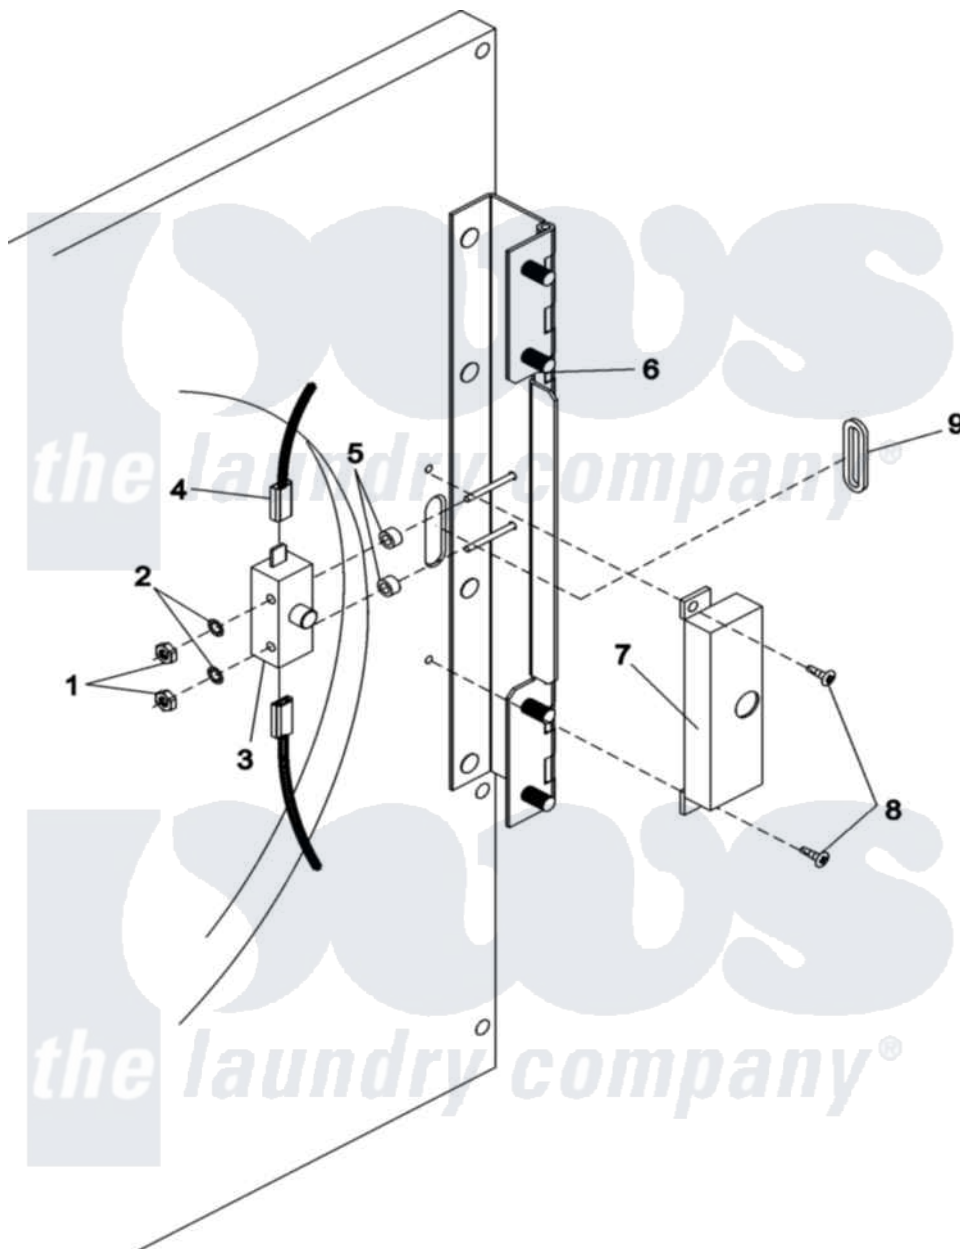

Maytag MDG30PCCWW 05 - DOOR SWITCH

Maytag [Commercial Maytag MDG30PCCWW Dryer Parts](#) Parts Diagram 05 - DOOR SWITCH
 Click on the part number to view part

| Item | Original Part Number | Replaced By | Status | Part Description |
|------|----------------------|---------------------------|---------------|------------------|
| 001 | A152013 | 152013 | | 6-32 Hex N |
| 002 | A153010 | 153010 | | 6 Internal |
| 003 | A137005 | W10146741 | | SDS Door S |
| 004 | A121028 | 121028 | | 1 4 X .032 |
| 005 | A154281 | 154281 | | 3 8 Stand |
| 006 | A801524 | | Not Available | BLACK DOOR HINGE |
| 007 | A313218 | W10146845 | | MAIN DOOR |
| 008 | A150201 | 150201 | | 10-32 X 1 |
| 009 | A121405 | 121405 | | Rubber Gro |