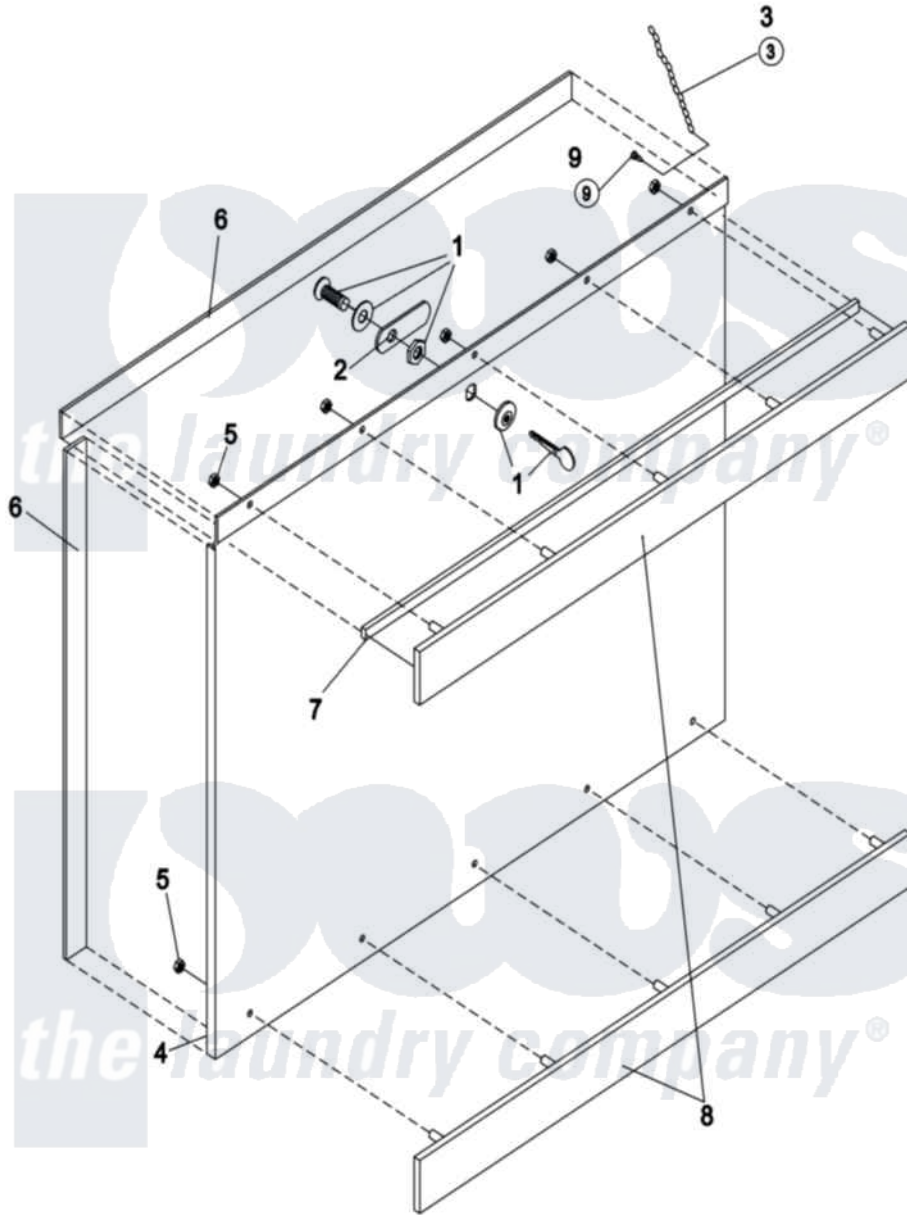

Maytag MDG30PCCWW 08 - LINT DOOR

Maytag Commercial Maytag MDG30PCCWW Dryer Parts Parts Diagram 08 - LINT DOOR
 Click on the part number to view part

Item	Original Part Number	Replaced By	Status	Part Description
001	A160039	883978		4451 LINT
"	A160140	160140		Key Only F
002	A160014	160014		1 16 Offs
003	A108120	108120		Chain For
004	NLA		Not Available	DROP LINT DOOR-WHT
005	A152014	152014		1 4-20 Ser
006	A117604	117604		1 8 Thk X
007	A117603	117603		1 8 X 9 1
008	NLA		Not Available	TRIM/KICK PLATE-BLK
009	A150418	150418		Dlh 4 X .1
"	A150419	150419		6 X 1 2 T