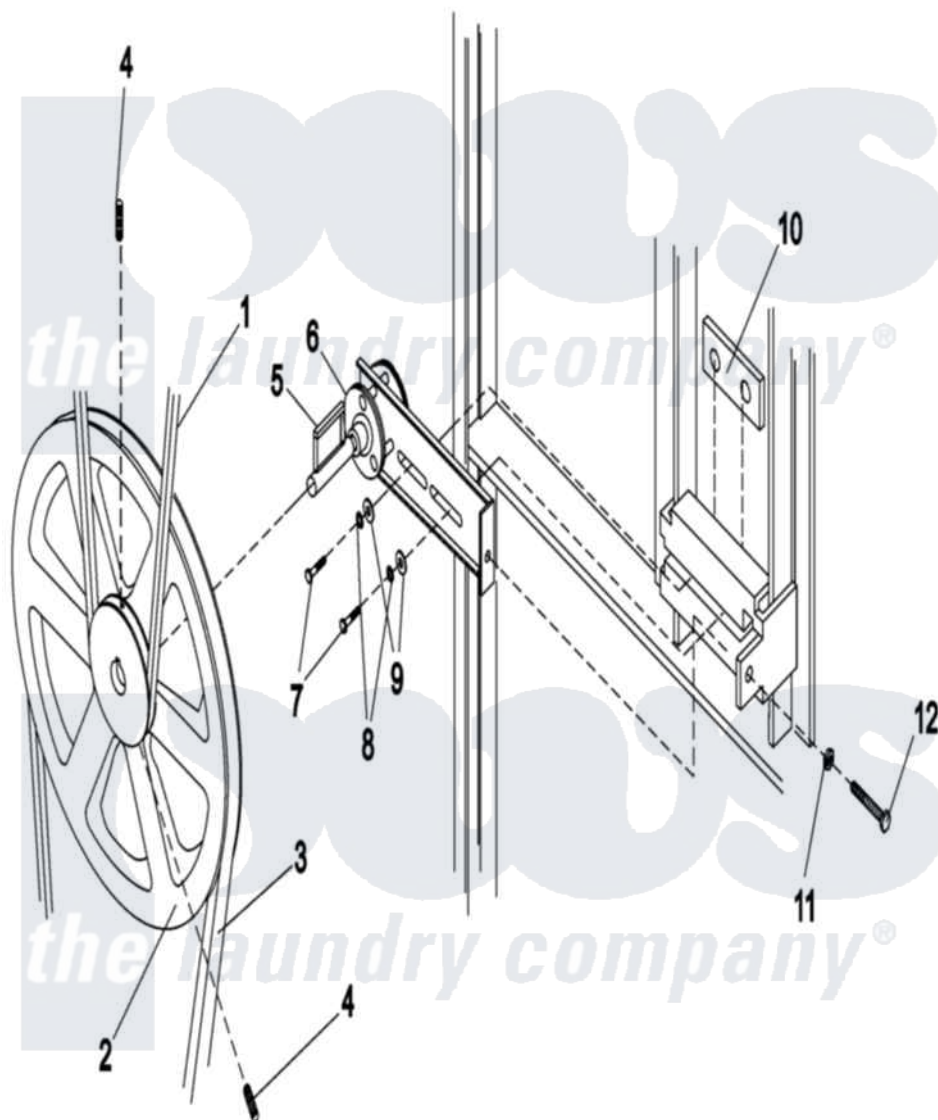

Maytag MDG30PCCWW 11 - IDLER BEARING

Maytag Commercial Maytag MDG30PCCWW Dryer Parts Parts Diagram 11 - IDLER BEARING
 Click on the part number to view part

Item	Original Part Number	Replaced By	Status	Part Description
001	A100108	W10146555		5/680 Belt
002	A101129	W10146631		9 X 2-1 2
003	A100110	W10146556		4/500 V be
004	A154301	154301		5 16-18 X
005	A100705	100705		3 16 X 3
006	A882576	882576		Std. Steel
007	A150617	150617		3 8-16 X 1
008	A153005	153005		3 8 Split
009	A153004	153004		3 8 X 1
010	A801009	801009		Idler Squa
011	A152004	8182933		Nut, Hex
012	A150509	150509		5 16-18 X