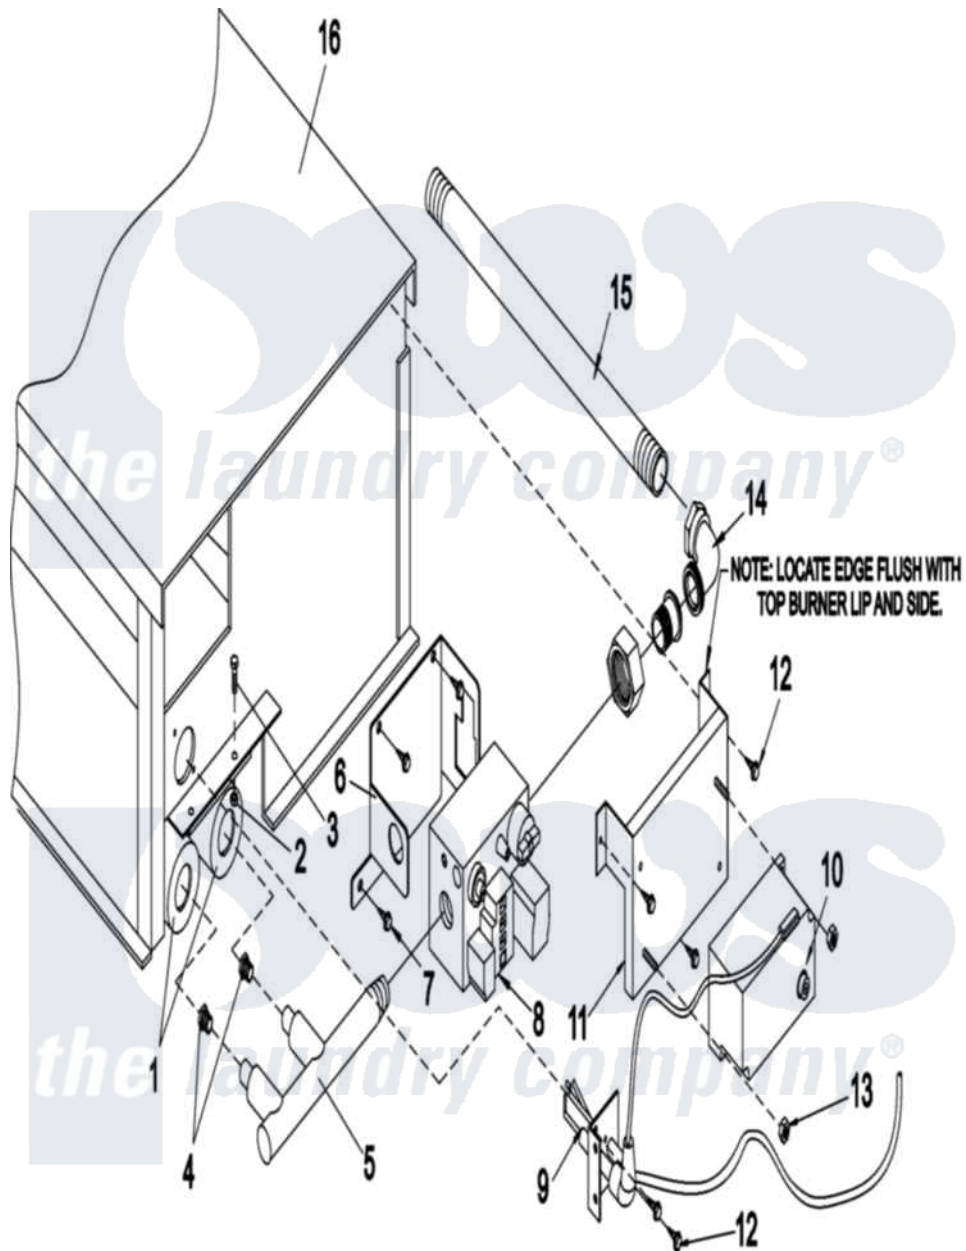

Maytag MDG30PCCWW 13 - BURNER BOX

Maytag Commercial Maytag MDG30PCCWW Dryer Parts Parts Diagram 13 - BURNER BOX
 Click on the part number to view part

Item	Original Part Number	Replaced By	Status	Part Description
001	A141105	W10146749		Large Gas
002	A151001	W10146764		8-32 Pal N
003	A150108	150108		8-32 X 1 2
004	W10124350		Not Available	NOT REQUIRED PART OR SEE NOTE REFER TO DSI BURNER ASY
005	NLA		Not Available	SCREW
006	A318714	318714		Brkt For H
007	A150309	W10146761		10-16 X 1
008	A128927		Not Available	VALVE, GAS (REDUNDANT) (1/2" 24 VAC, NATURAL GAS)
009	NLA		Not Available	IGN/FLAME-PROBE ASY
010	A128935		Not Available	DIRECT SPARK IGNITION MODULE
011	NLA		Not Available	DSI MODULE MNTG BRACKET
012	A150300	5307527001		Switch
013	A152013	152013		6-32 Hex N

014	NLA	Not Available	ELBOW BRONZE UNION
015	A142809	W1014675Z	1 2 X 29 1
016	A850858	850858	Ad-30-50-3