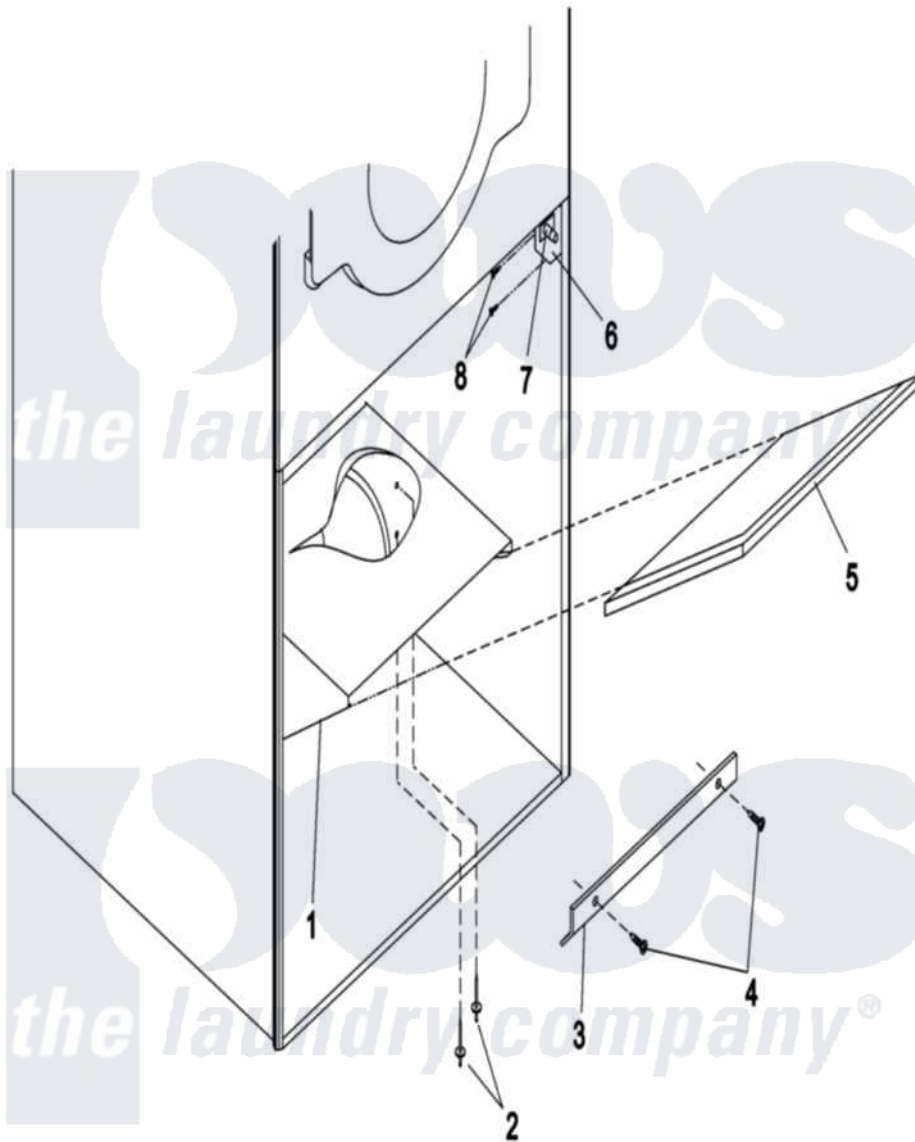

Maytag MDG30PCCWW 19 - LINT TRAP ASY

Maytag Commercial Maytag MDG30PCCWW Dryer Parts Parts Diagram 19 - LINT TRAP ASY
 Click on the part number to view part

Item	Original Part Number	Replaced By	Status	Part Description
001	A800408	W10147054		30 LinT T
"	A800409	W10147055		30 LinT T
002	A154200	154200		5 32 RIVE
003	A304102	W10146786		30 Lint S
004	A150300	5307527001		Switch
005	A800503	W10147061		285-30-24-
006	NLA		Not Available	SWITCH BRACKET
007	NLA		Not Available	SWITCH
008	A150425	W10146763		12-24 X 3