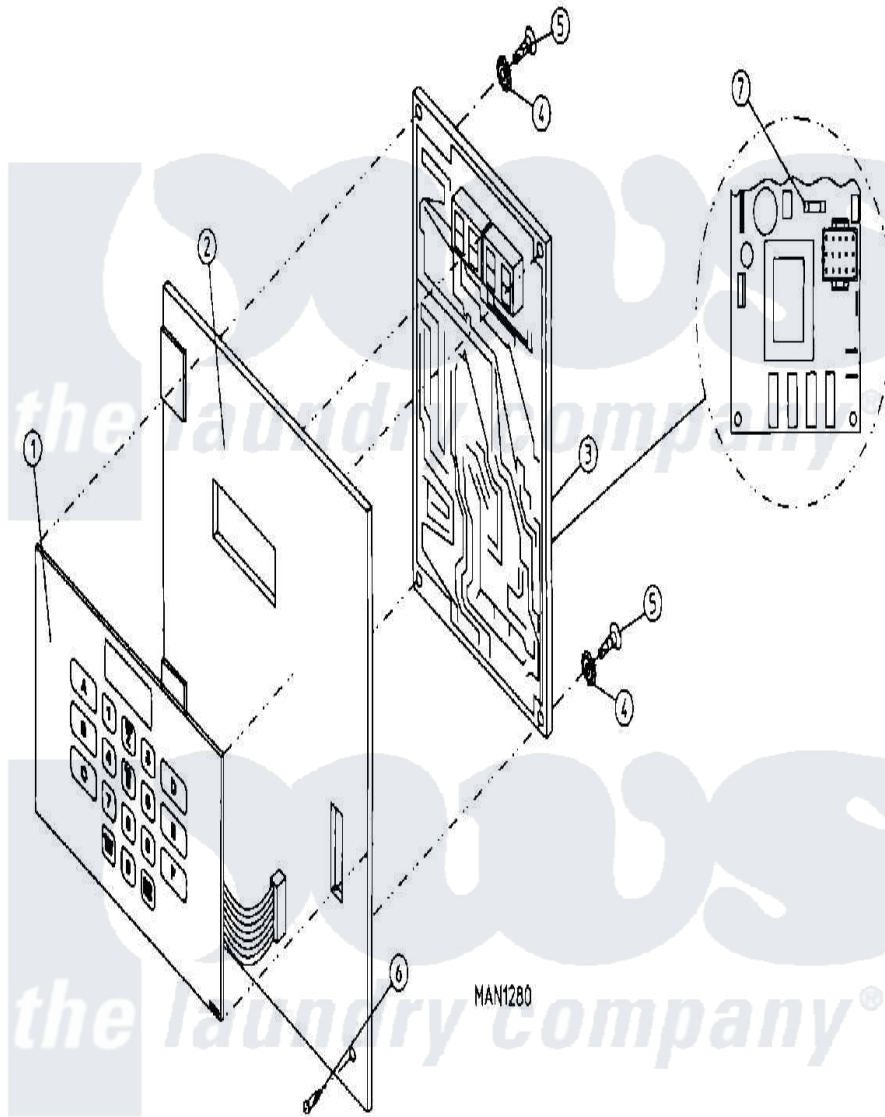

# Maytag MDG30PN3AL 01 - CONTROL PANEL ASSEMBLY (PN3)

Maytag Commercial Maytag MDG30PN3AL Dryer Parts Parts Diagram 01 - CONTROL PANEL ASSEMBLY (PN3)  
 Click on the part number to view part

Item	Original Part Number	Replaced By	Status	Part Description
000	W10124350		Not Available	ORDER PARTS FROM AMERICAN DRYER CORP AT 508-678-9000
001	<a href="#">A112276</a>			LABELS, OPL (STICK-ON) (ENGLISH ONLY)
"	<a href="#">A112277</a>			LABELS, STICK-ON (3-LANGUAGE) (ENGLISH, SPANISH AND HEBREW)
"	<a href="#">A112535</a>			LABEL ASSY., KEYBOARD (OPL) (ENGLISH)
"	<a href="#">A801206</a>			PHASE 5 OPL NON-REVERSING MICROPROCESSOR CONTROL PANEL
002	A801255	<a href="#">801255</a>		PH-5 Auto
"	A801256	<a href="#">W10147079</a>		Auto MP CO
003	A137222	<a href="#">W10146477</a>		Phase-5 OP
"	A824998	<a href="#">824998</a>		Phase-5 BA
004	A153010	<a href="#">153010</a>		6 Internal
005	A150005	<a href="#">150005</a>		6-32 X 1 4

006	A150309	<a href="#">W10146761</a>	10-16 X 1
007	A130648	Not Available	FUSE (SLO BLO 1/8 AMP)
008	W10124350	Not Available	IMPORTANT: CHECK LABEL ON COMPUTER CHIP TO VERIFY