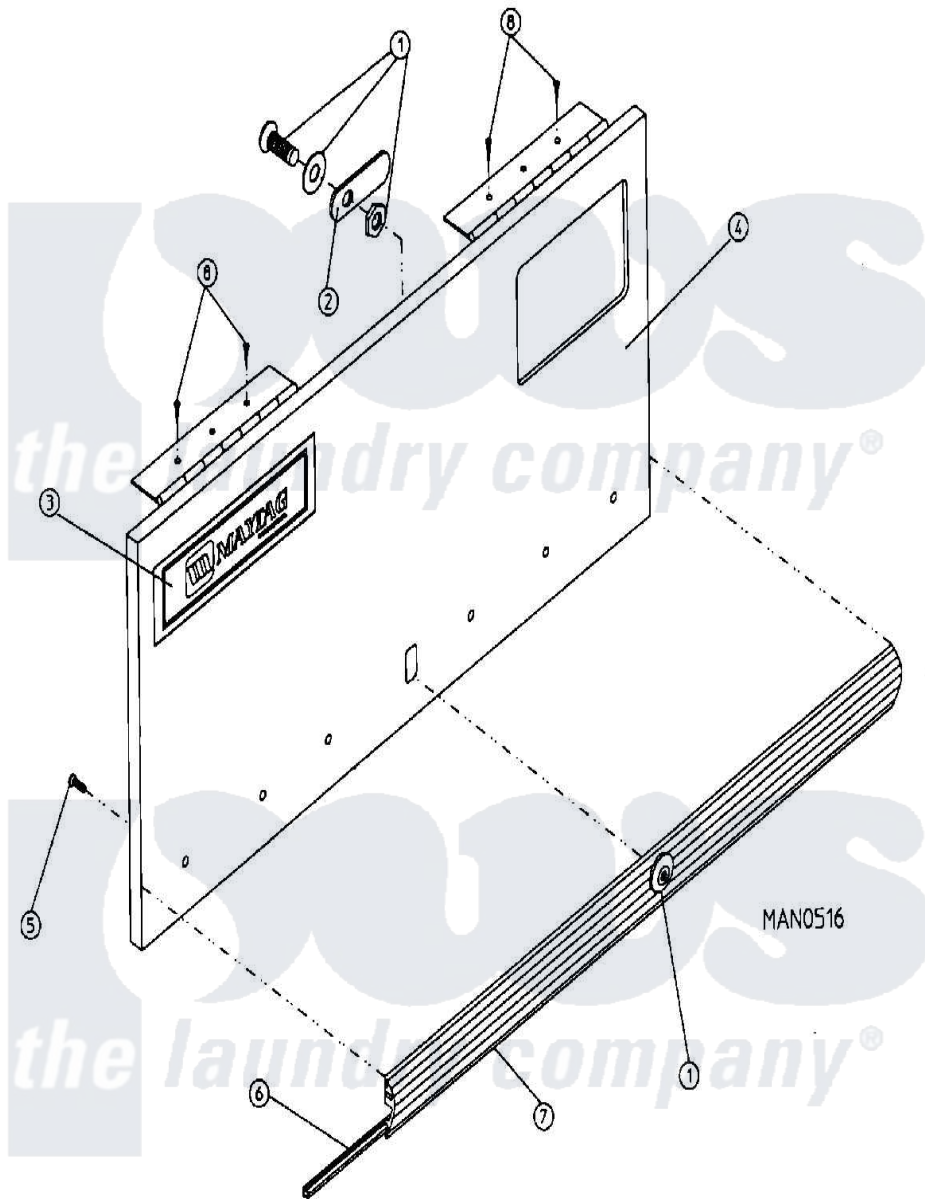

# Maytag MDG30PN3AL 06 - CABINET - CONTROL DOOR ASSEMBLY

Maytag [Commercial Maytag MDG30PN3AL Dryer Parts](#) Parts Diagram 06 - CABINET - CONTROL DOOR ASSEMBLY  
 Click on the part number to view part

Item	Original Part Number	Replaced By	Status	Part Description
000	W10124350		Not Available	ORDER PARTS FROM AMERICAN DRYER CORP AT 508-678-9000
001	A160017		Not Available	LOCK, SPECIAL DUMMY
"	A160038	<a href="#">883977</a>		4451 Control
"	A160104	<a href="#">160104</a>		Key For Mk
"	A160140	<a href="#">160140</a>		Key Only F
002	A160014	<a href="#">160014</a>		1 16 Offs
"	A160016	<a href="#">160016</a>		1 1 4 Str
003	A112343	<a href="#">112343</a>		Maytag Log
"	A870011	<a href="#">W10147884</a>		Logo Doubl
004	A800023	<a href="#">800023</a>		15-30 Hi-S
005	A150201	<a href="#">150201</a>		10-32 X 1
006	A117603	<a href="#">117603</a>		1 8 X 9 1
007	A180200	<a href="#">180200</a>		15 30 TO
008	A150300	<a href="#">5307527001</a>		Switch