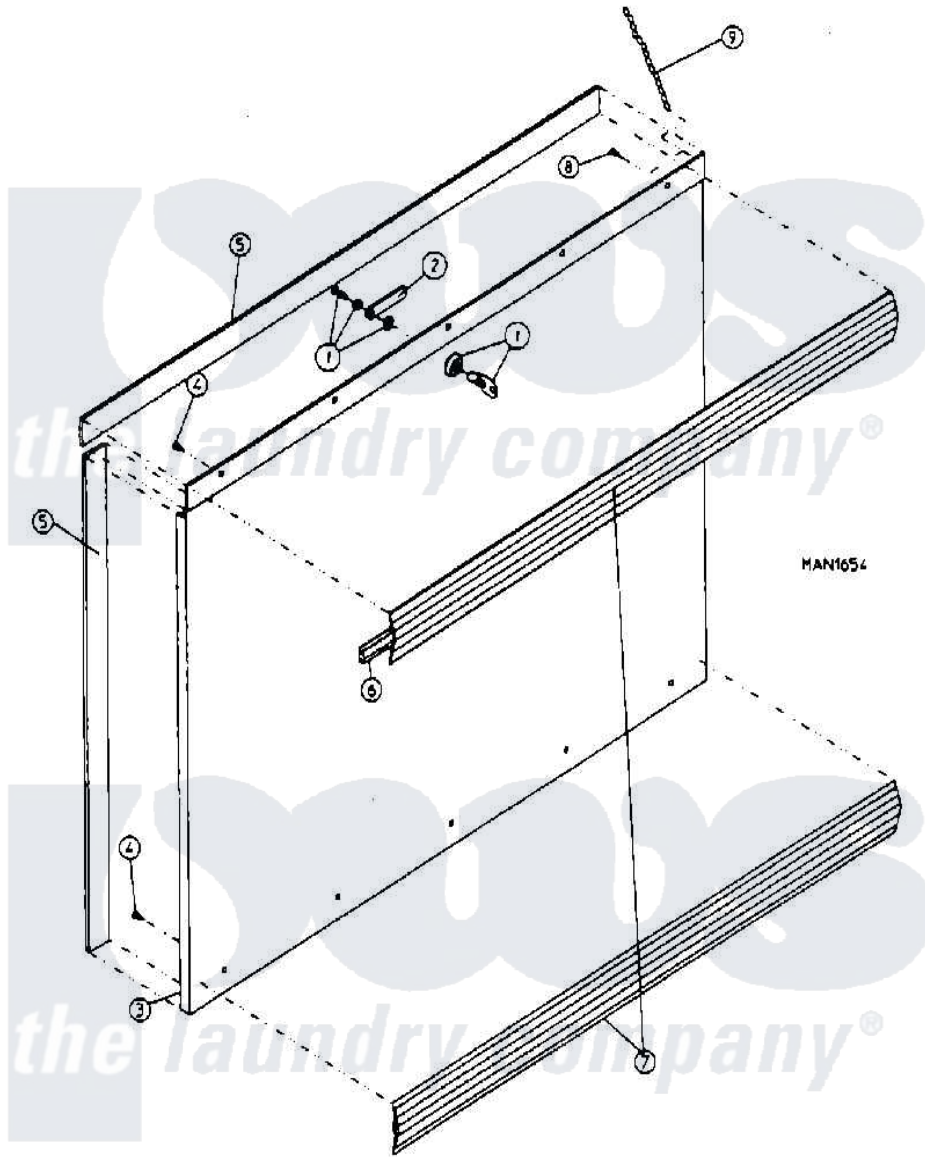

# Maytag MDG30PN3AL 08 - CABINET - LINT DOOR ASSEMBLY

Maytag Commercial Maytag MDG30PN3AL Dryer Parts Parts Diagram 08 - CABINET - LINT DOOR ASSEMBLY  
 Click on the part number to view part

| Item | Original Part Number | Replaced By               | Status        | Part Description                                 |
|------|----------------------|---------------------------|---------------|--|
| 000  | W10124350            |                           | Not Available | ORDER PARTS FROM AMERICAN DRYER AT 508-678-9000. |
| 001  | A160001              |                           | Not Available | LOCK ASSEMBLY W/KEY                              |
| "    | A160039              | <a href="#">883978</a>    |               | 4451 LINT  |
| "    | A160103              | <a href="#">160103</a>    |               | Key For Ad                                       |
| "    | A160140              | <a href="#">160140</a>    |               | Key Only F                                       |
| 002  | A160014              | <a href="#">160014</a>    |               | 1 16 Offs  |
| 003  | A800216              | <a href="#">W10149260</a> |               | 30 Drop L  |
| "    | A800233              | <a href="#">W10146996</a> |               | 30 Insul.  |
| 004  | A150201              | <a href="#">150201</a>    |               | 10-32 X 1  |
| 005  | A117604              | <a href="#">117604</a>    |               | 1 8 Thk X  |
| 006  | A117603              | <a href="#">117603</a>    |               | 1 8 X 9 1  |
| 007  | A180210              | <a href="#">180210</a>    |               | 15 30 MI   |
| 008  | A150419              | <a href="#">150419</a>    |               | 6 X 1 2 T  |
| 009  | A108120              | <a href="#">108120</a>    |               | Chain For  |
| 010  | A150418              | <a href="#">150418</a>    |               | DIh 4 X .1                                       |