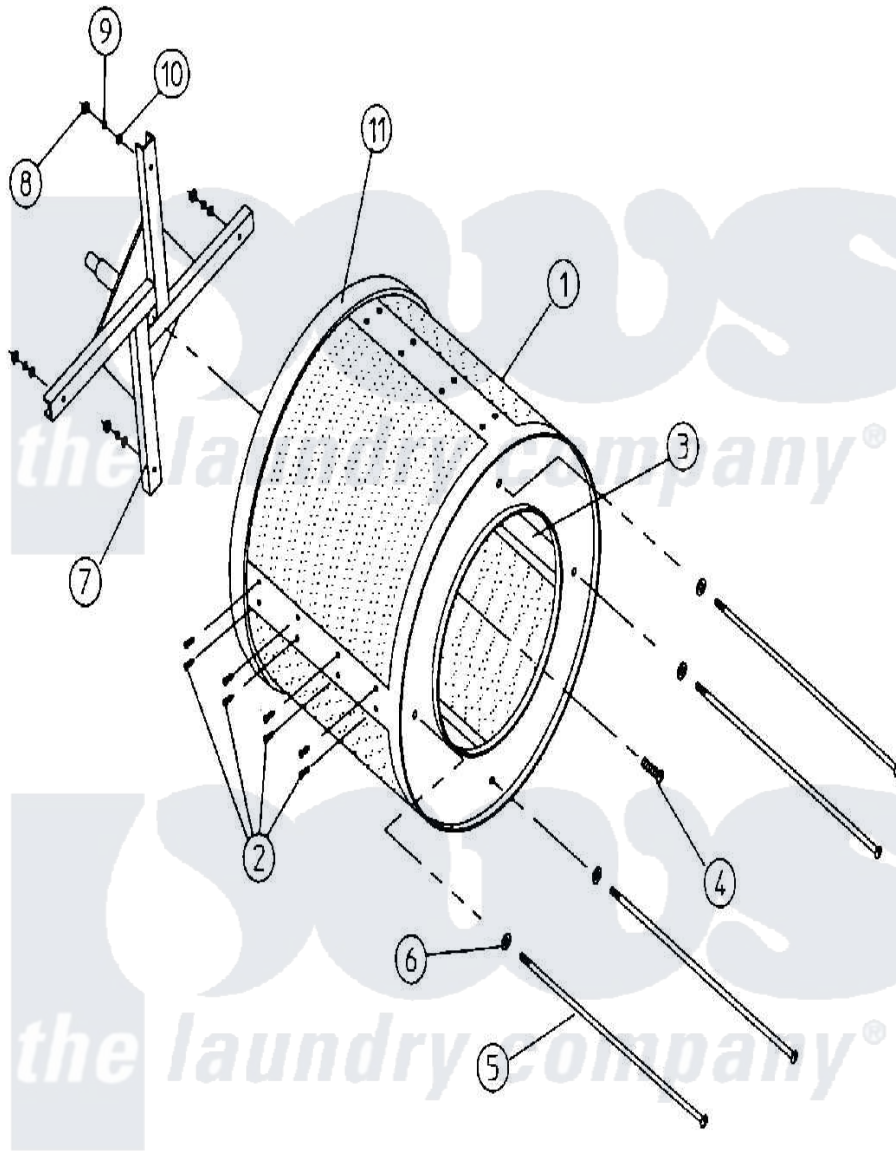

Maytag MDG30PN3AL 12 - TUMBLER & SUPPORT ASSEMBLY

MAN0309

Maytag [Commercial Maytag MDG30PN3AL Dryer Parts](#) Parts Diagram 12 - TUMBLER & SUPPORT ASSEMBLY
 Click on the part number to view part

Item	Original Part Number	Replaced By	Status	Part Description
000	W10124350		Not Available	ORDER PARTS FROM AMERICAN DRYER CORP AT 508-678-9000
001	A800703	800703		30 Tumbler
"	A800803	800803		30 Tumbler
002	A150309	W10146761		10-16 X 1
003	A301304	W10146780		30 Tumbler
004	A150518	150518		5 16-18 X
005	A882050	W10148581		31 Tierod
006	A153001	153001		5 16 Flat
007	A800603	800603		30 Tumbler
008	A152004	8182933		Nut, Hex
009	A153002	8182939		Washer, Lock
010	A153001	153001		5 16 Flat
011	A116002	W10149238		Felt Colla
012	A401010	401010		3M 847 CO