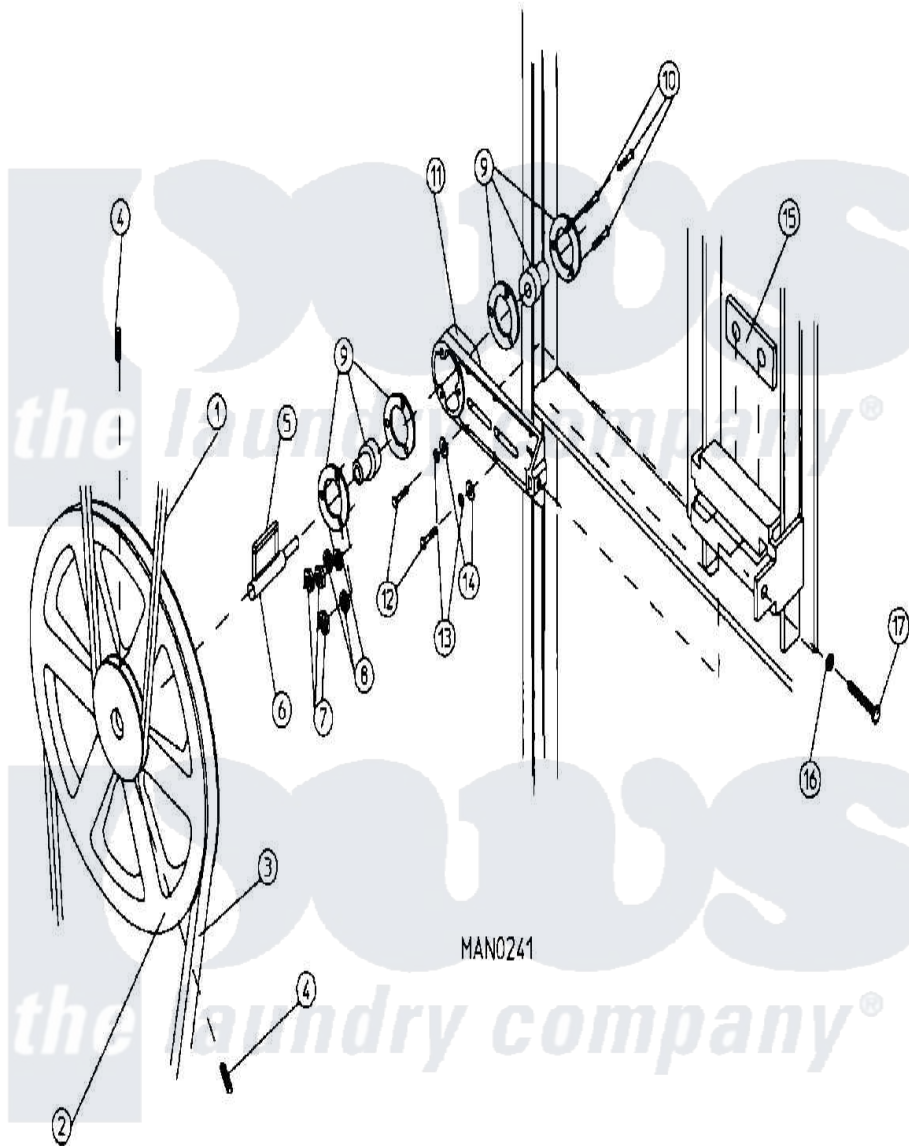

Maytag MDG30PN3AL 14 - IDLER BEARING ASSEMBLY

Maytag Commercial Maytag MDG30PN3AL Dryer Parts Parts Diagram 14 - IDLER BEARING ASSEMBLY
 Click on the part number to view part

Item	Original Part Number	Replaced By	Status	Part Description
000	W10124350		Not Available	ORDER PARTS FROM AMERICAN DRYER CORP AT 508-678-9000
001	A100108	W10146555		5/1680 Belt
002	A101129	W10146631		9 X 2-1 2
003	A100110	W10146556		4/500 V be
004	A154301	154301		5 16-18 X
005	A100705	100705		3 16 X 3
006	A301850			SHAFT, IDLER (5/8" X 3/4")
007	A152002	152002		1 4-20 Hex
008	A153007	153007		1 4 Split
009	A880214	W10147981		5 8 FLANG
010	A150521	150521		1 4-20 X 2
011	A801007			(COMPLETE) (INCLUDES No.5-17)
"	NLA		Not Available	IDLER BEARING ASSEMBLY
012	A150617	150617		3 8-16 X 1

013	A153005	153005	3 8 Split
014	A153004	153004	3 8 X 1
015	A801009	801009	Idler Squa
016	A152004	8182933	Nut, Hex
017	A150509	150509	5 16-18 X