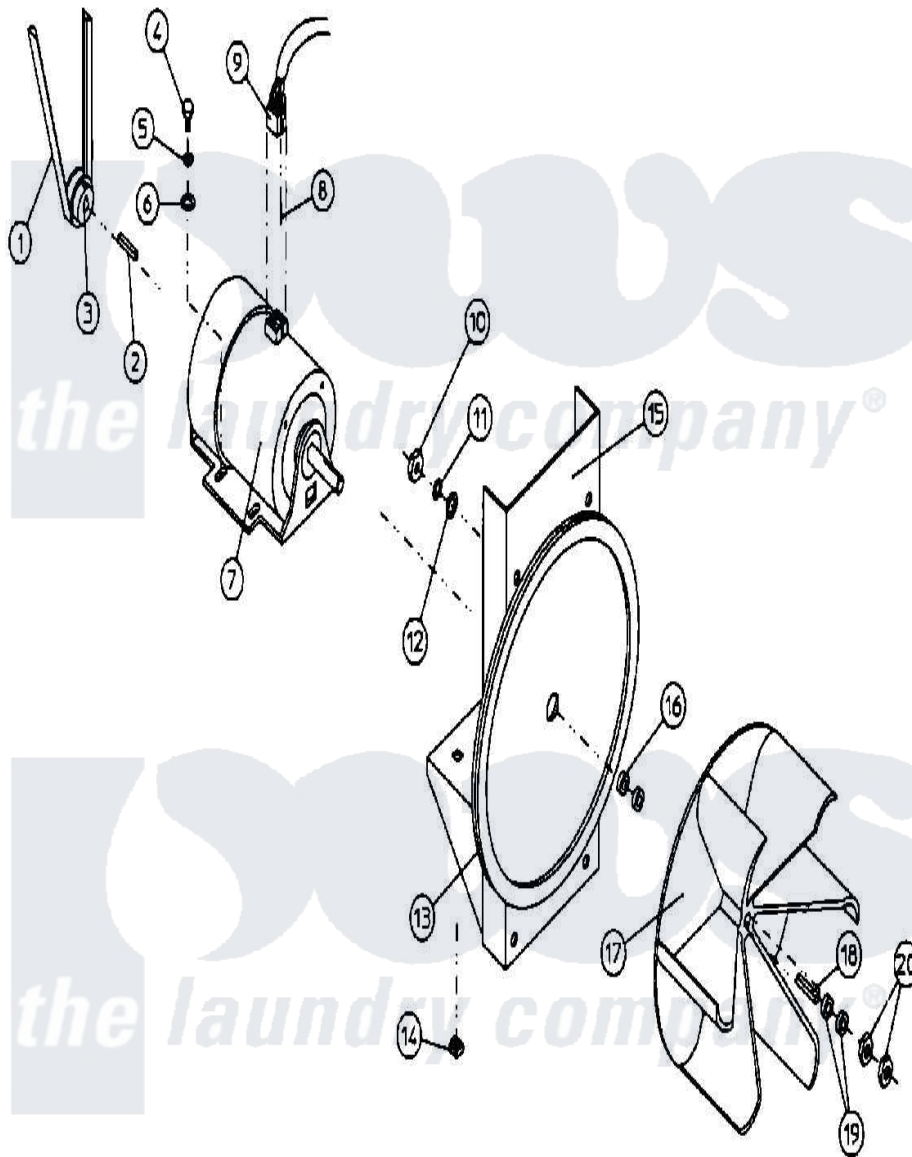

Maytag MDG30PN3AL 15 - MOTOR & MOUNT ASSEMBLY

Maytag [Commercial Maytag MDG30PN3AL Dryer Parts](#) Parts Diagram 15 - MOTOR & MOUNT ASSEMBLY
 Click on the part number to view part

Item	Original Part Number	Replaced By	Status	Part Description
000	W10124350		Not Available	ORDER PARTS FROM AMERICAN DRYER CORP AT 508-678-9000
001	A100110	W10146556		41500 V be
002	A100701	100701		3 16 X 3
003	A101132	101132		2.0 OD X 5
004	A150501	150501		5 16-18 X
005	A153002	8182939		Washer, Lock
006	A153001	153001		5 16 Flat
007	A100073		Not Available	MOTOR W/PLUG (120/208/230V) (MODELS MFD 09/14/92 & AFTER)
008	A122701	122701		MNL Socket
"	A122801	W10146716		Mate-N-Loc
009	A137030	137030		8 Pin Cmnl
010	A152004	8182933		Nut, Hex
011	A153002	8182939		Washer, Lock
012	A153001	153001		5 16 Flat

013	A117604	117604	1 8 Thk X
014	A154000	154000	5 16-18 TI
015	A800919	800919	1 HP Motor
"	A803996	803996	24 30 Supe
016	A153051	W10146768	3 4 Flat
017	A100603	Not Available	IMPELLER (16`` WITH 3/4`` BORE)
018	A100702	100702	1 8 X 1 8
019	A153050	153050	1 2 X 1 1
020	A152006	W10146766	1 2-20 LH