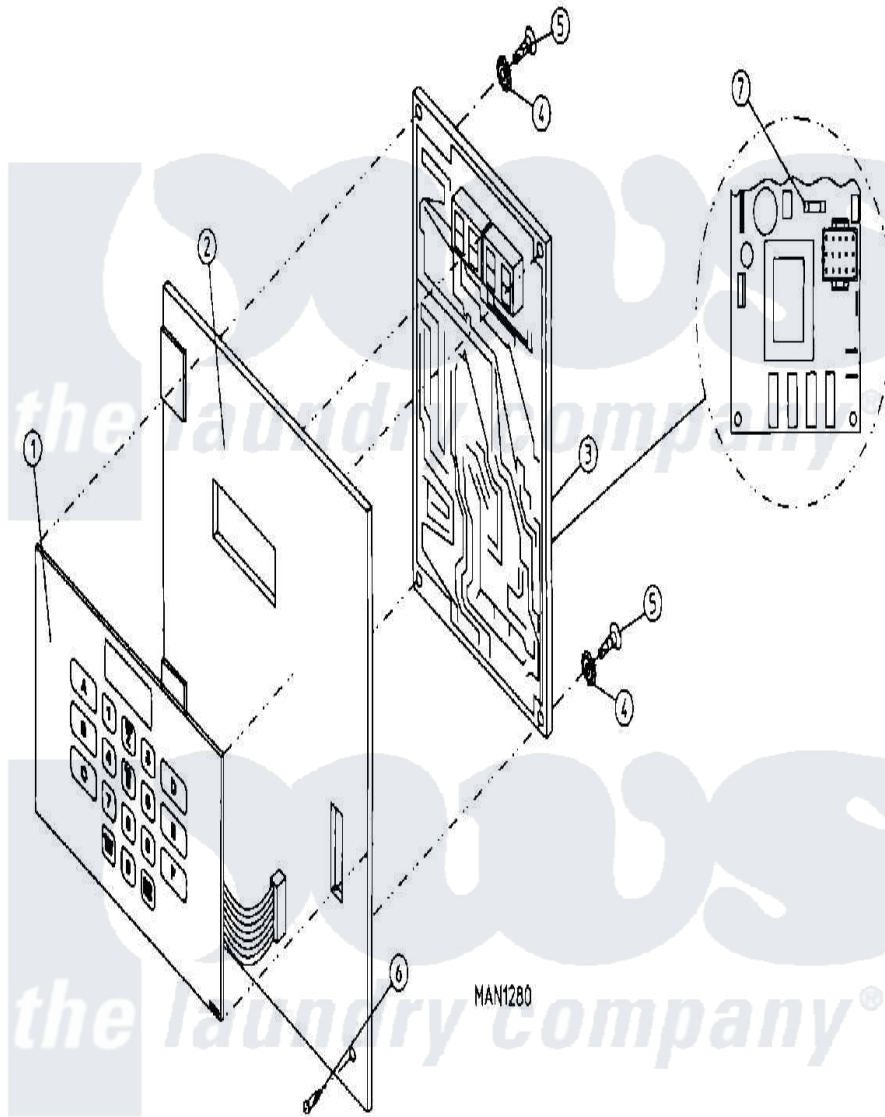

Maytag MDG30PN3AW 01 - CONTROL PANEL ASSEMBLY (PN3)

Maytag [Commercial Maytag MDG30PN3AW Dryer Parts](#) Parts Diagram 01 - CONTROL PANEL ASSEMBLY (PN3)
 Click on the part number to view part

Item	Original Part Number	Replaced By	Status	Part Description
000	W10124350		Not Available	ORDER PARTS FROM AMERICAN DRYER CORP AT 508-678-9000
001	A112276			LABELS, OPL (STICK-ON) (ENGLISH ONLY)
"	A112277			LABELS, STICK-ON (3-LANGUAGE) (ENGLISH, SPANISH AND HEBREW)
"	A112535			LABEL ASSY., KEYBOARD (OPL) (ENGLISH)
"	A801206			PHASE 5 OPL NON-REVERSING MICROPROCESSOR CONTROL PANEL
002	A801255	801255		PH-5 Auto
"	A801256	W10147079		Auto MP CO
003	A137222	W10146477		Phase-5 OP
"	A824998	824998		Phase-5 BA
004	A153010	153010		6 Internal
005	A150005	150005		6-32 X 1 4

006	A150309	W10146761	10-16 X 1
007	A130648	Not Available	FUSE (SLO BLO 1/8 AMP)
008	W10124350	Not Available	IMPORTANT: CHECK LABEL ON COMPUTER CHIP TO VERIFY