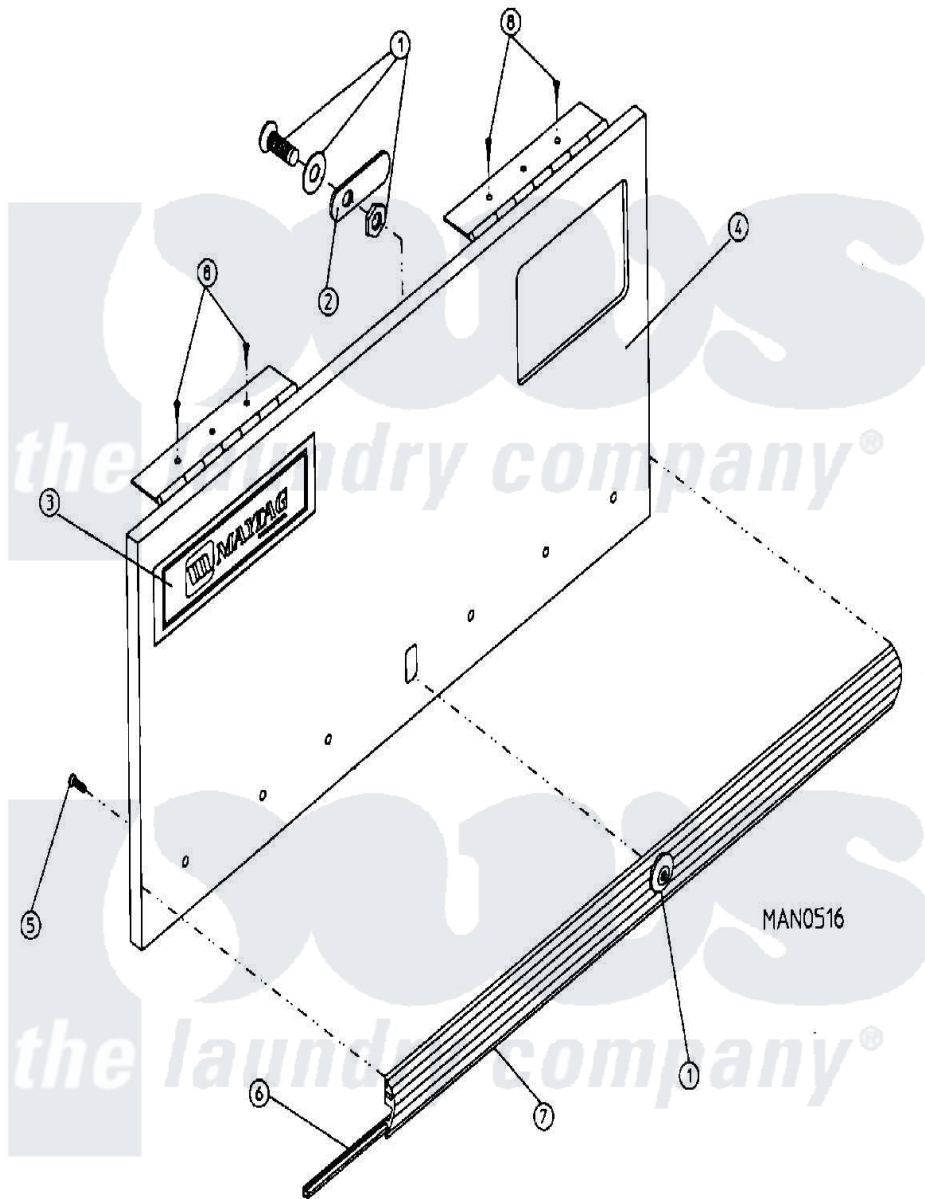

Maytag MDG30PN3AW 06 - CABINET - CONTROL DOOR ASSEMBLY

Maytag [Commercial Maytag MDG30PN3AW Dryer Parts](#) Parts Diagram 06 - CABINET - CONTROL DOOR ASSEMBLY
 Click on the part number to view part

Item	Original Part Number	Replaced By	Status	Part Description
000	W10124350		Not Available	ORDER PARTS FROM AMERICAN DRYER CORP AT 508-678-9000
001	A160017		Not Available	LOCK, SPECIAL DUMMY
"	A160038	883977		4451 Control
"	A160104	160104		Key For Mk
"	A160140	160140		Key Only F
002	A160014	160014		1 16 Offs
"	A160016	160016		1 1 4 Str
003	A112343	112343		Maytag Log
"	A870011	W10147884		Logo Doubl
004	A800023	800023		15-30 Hi-S
005	A150201	150201		10-32 X 1
006	A117603	117603		1 8 X 9 1
007	A180200	180200		15 30 TO
008	A150300	5307527001		Switch