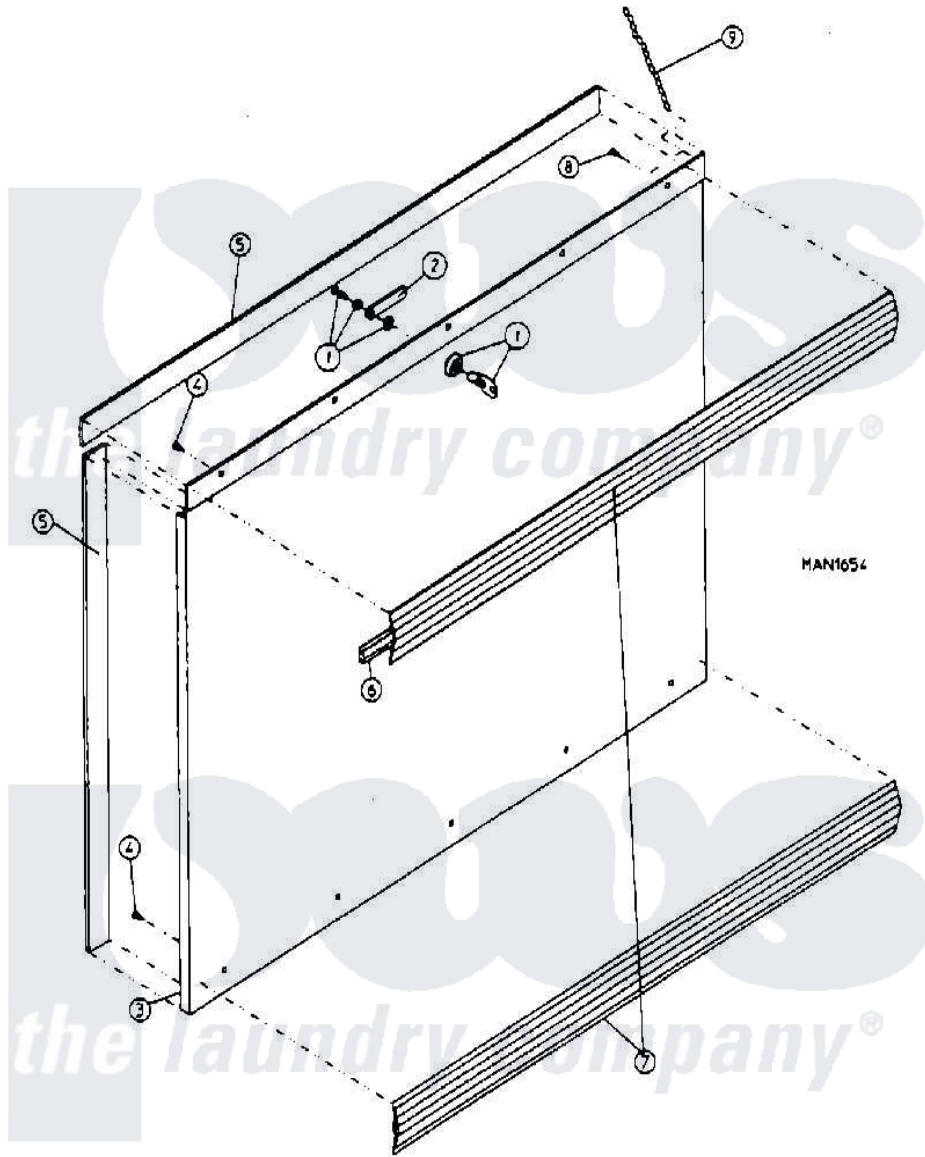

Maytag MDG30PN3AW 08 - CABINET - LINT DOOR ASSEMBLY

Maytag Commercial Maytag MDG30PN3AW Dryer Parts Parts Diagram 08 - CABINET - LINT DOOR ASSEMBLY
 Click on the part number to view part

Item	Original Part Number	Replaced By	Status	Part Description
000	W10124350		Not Available	ORDER PARTS FROM AMERICAN DRYER AT 508-678-9000.
001	A160001		Not Available	LOCK ASSEMBLY W/KEY
"	A160039	883978		4451 LINT
"	A160103	160103		Key For Ad
"	A160140	160140		Key Only F
002	A160014	160014		1 16 Offs
003	A800216	W10149260		30 Drop L
"	A800233	W10146996		30 Insul.
004	A150201	150201		10-32 X 1
005	A117604	117604		1 8 Thk X
006	A117603	117603		1 8 X 9 1
007	A180210	180210		15 30 MI
008	A150419	150419		6 X 1 2 T
009	A108120	108120		Chain For
010	A150418	150418		DIh 4 X .1