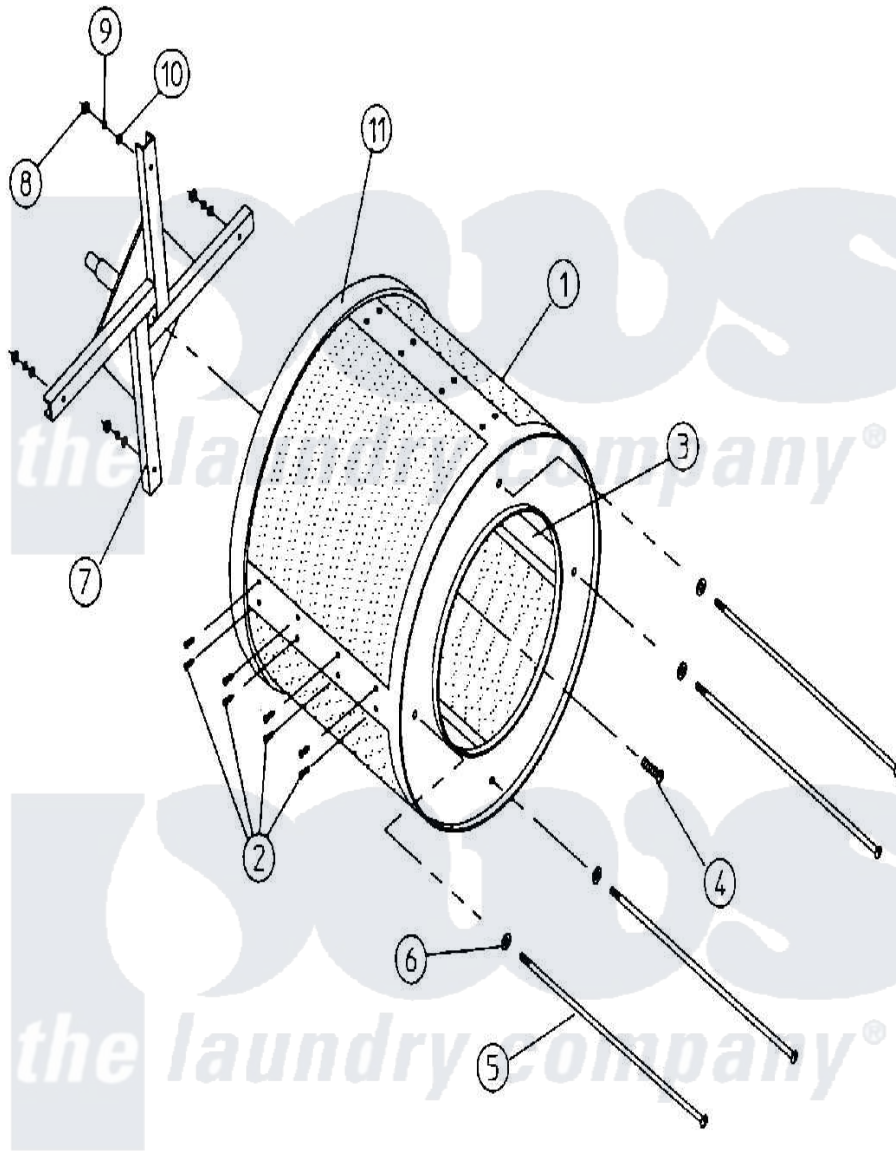

Maytag MDG30PN3AW 12 - TUMBLER & SUPPORT ASSEMBLY

MAN0309

Maytag [Commercial Maytag MDG30PN3AW Dryer Parts](#) Parts Diagram 12 - TUMBLER & SUPPORT ASSEMBLY
 Click on the part number to view part

Item	Original Part Number	Replaced By	Status	Part Description
000	W10124350		Not Available	ORDER PARTS FROM AMERICAN DRYER CORP AT 508-678-9000
001	A800703	800703		30 Tumbler
"	A800803	800803		30 Tumbler
002	A150309	W10146761		10-16 X 1
003	A301304	W10146780		30 Tumbler
004	A150518	150518		5 16-18 X
005	A882050	W10148581		31 Tierod
006	A153001	153001		5 16 Flat
007	A800603	800603		30 Tumbler
008	A152004	8182933		Nut, Hex
009	A153002	8182939		Washer, Lock
010	A153001	153001		5 16 Flat
011	A116002	W10149238		Felt Colla
012	A401010	401010		3M 847 CO