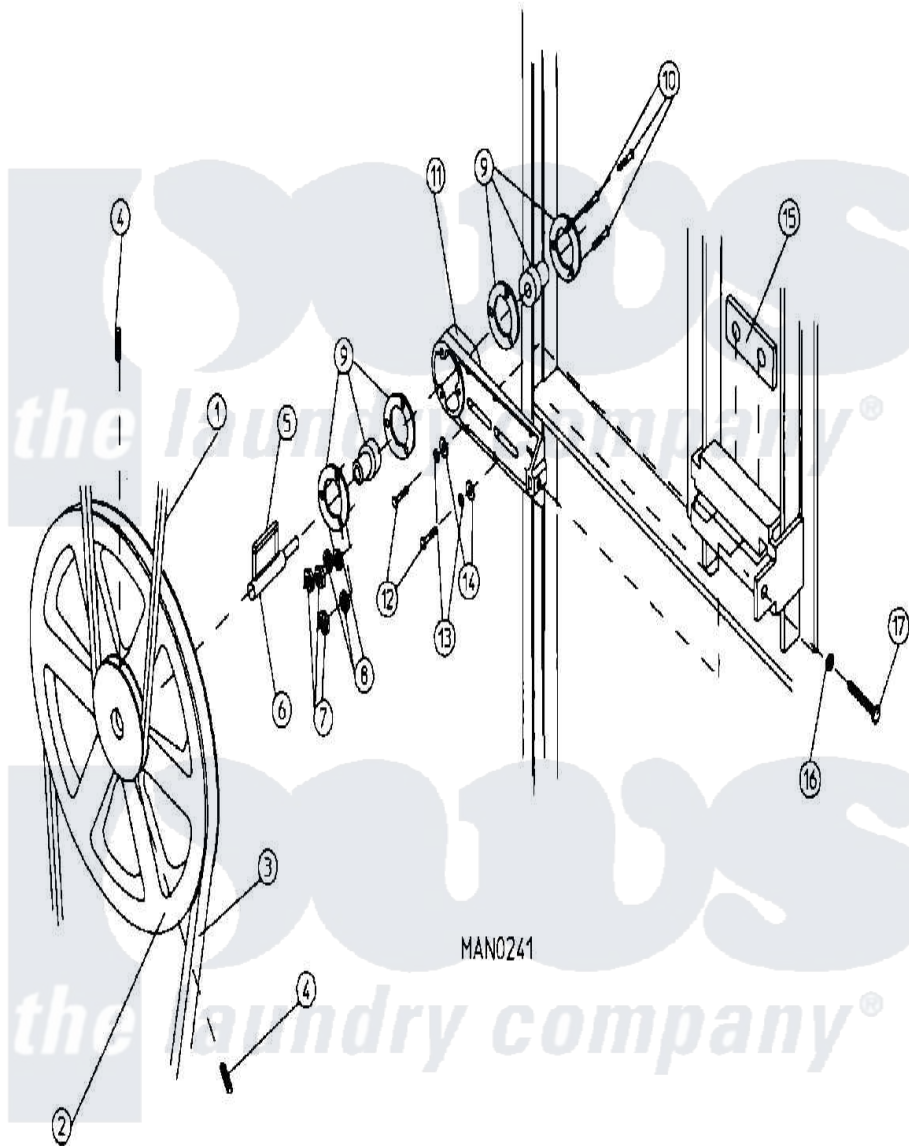

Maytag MDG30PN3AW 14 - IDLER BEARING ASSEMBLY

Maytag [Commercial Maytag MDG30PN3AW Dryer Parts](#) Parts Diagram 14 - IDLER BEARING ASSEMBLY
 Click on the part number to view part

Item	Original Part Number	Replaced By	Status	Part Description
000	W10124350		Not Available	ORDER PARTS FROM AMERICAN DRYER CORP AT 508-678-9000
001	A100108	W10146555		5/680 Belt
002	A101129	W10146631		9 X 2-1 2
003	A100110	W10146556		4/500 V be
004	A154301	154301		5 16-18 X
005	A100705	100705		3 16 X 3
006	A301850			SHAFT, IDLER (5/8" X 3/4")
007	A152002	152002		1 4-20 Hex
008	A153007	153007		1 4 Split
009	A880214	W10147981		5 8 FLANG
010	A150521	150521		1 4-20 X 2
011	A801007			(COMPLETE) (INCLUDES No.5-17)
"	NLA		Not Available	IDLER BEARING ASSEMBLY
012	A150617	150617		3 8-16 X 1

013	A153005	153005	3 8 Split
014	A153004	153004	3 8 X 1
015	A801009	801009	Idler Squa
016	A152004	8182933	Nut, Hex
017	A150509	150509	5 16-18 X