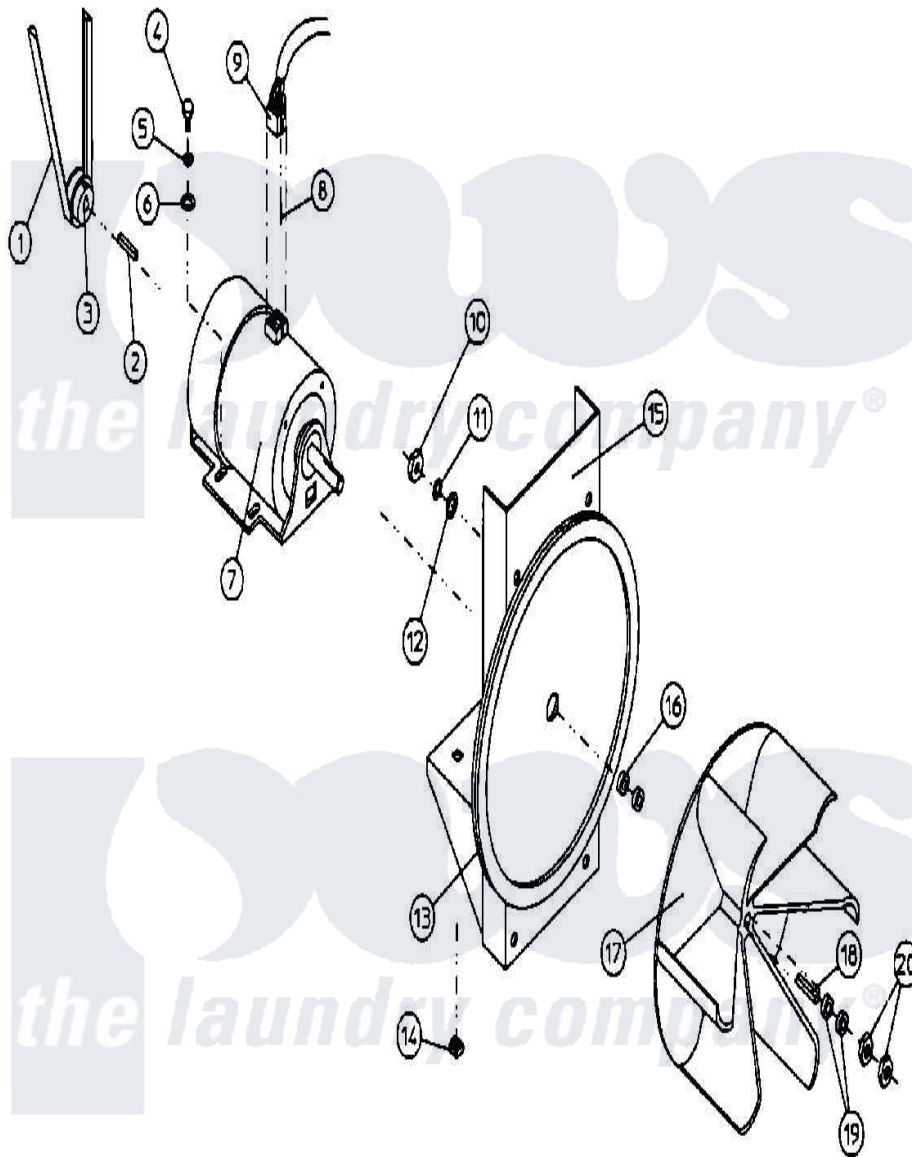

Maytag MDG30PN3AW 15 - MOTOR & MOUNT ASSEMBLY

Maytag [Commercial Maytag MDG30PN3AW Dryer Parts](#) Parts Diagram 15 - MOTOR & MOUNT ASSEMBLY
 Click on the part number to view part

Item	Original Part Number	Replaced By	Status	Part Description
000	W10124350		Not Available	ORDER PARTS FROM AMERICAN DRYER CORP AT 508-678-9000
001	A100110	W10146556		41500 V be
002	A100701	100701		3 16 X 3
003	A101132	101132		2.0 OD X 5
004	A150501	150501		5 16-18 X
005	A153002	8182939		Washer, Lock
006	A153001	153001		5 16 Flat
007	A100073		Not Available	MOTOR W/PLUG (120/208/230V) (MODELS MFD 09/14/92 & AFTER)
008	A122701	122701		MNL Socket
"	A122801	W10146716		Mate-N-Loc
009	A137030	137030		8 Pin Cmnl
010	A152004	8182933		Nut, Hex
011	A153002	8182939		Washer, Lock
012	A153001	153001		5 16 Flat

013	A117604	117604	1 8 Thk X
014	A154000	154000	5 16-18 TI
015	A800919	800919	1 HP Motor
"	A803996	803996	24 30 Supe
016	A153051	W10146768	3 4 Flat
017	A100603	Not Available	IMPELLER (16`` WITH 3/4`` BORE)
018	A100702	100702	1 8 X 1 8
019	A153050	153050	1 2 X 1 1
020	A152006	W10146766	1 2-20 LH