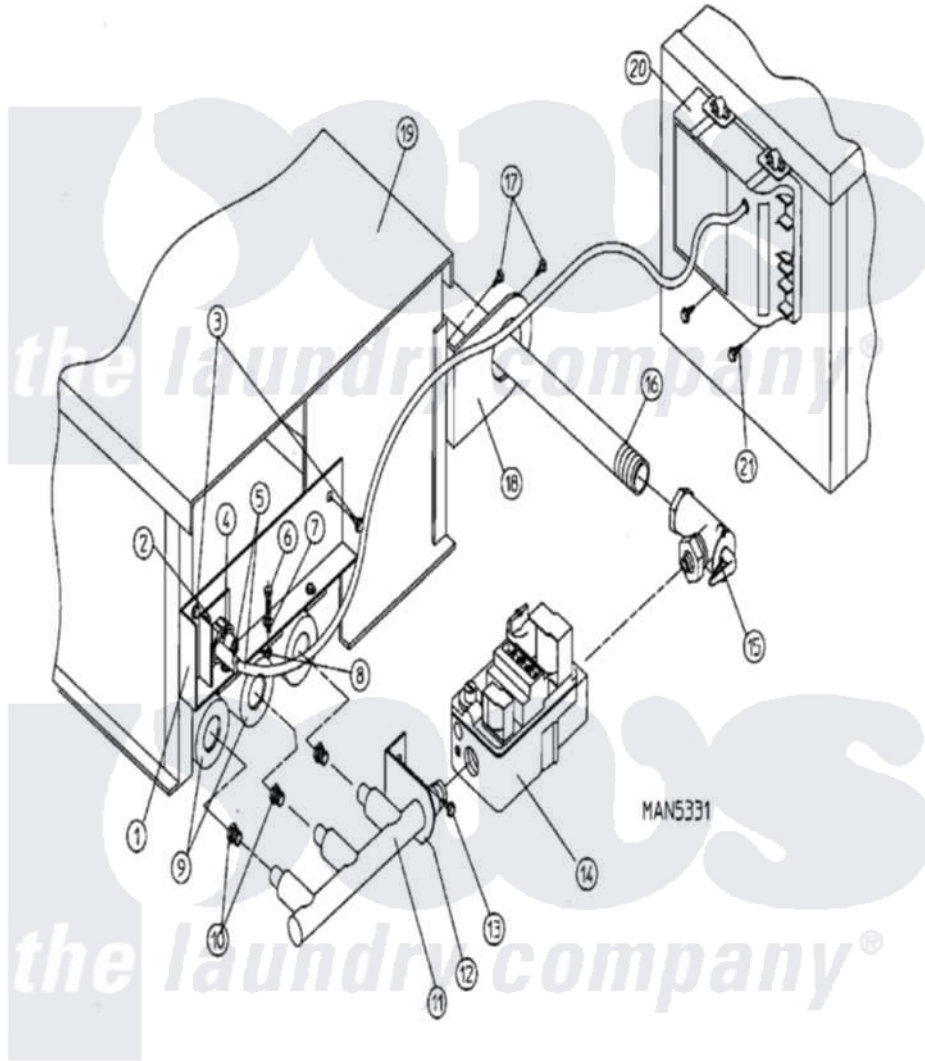

Maytag MDG30PN3AW 16 - DSI & BURNER ASSEMBLY

Maytag Commercial Maytag MDG30PN3AW Dryer Parts Parts Diagram 16 - DSI & BURNER ASSEMBLY
 Click on the part number to view part

Item	Original Part Number	Replaced By	Status	Part Description
000	W10124350		Not Available	ORDER PARTS FROM AMERICAN DRYER CORP AT 508-678-9000
001	A318030	W10146864		50 60 Si
002	A150300	5307527001		Switch
003	A150309	W10146761		10-16 X 1
004	A880134		Not Available	IGNITER/FLAME PROBE KIT ASSY (INCLUDES No.4 & 5)
005	A880330	W10148002		DSI Ignitor
006	A150103	150103		8-32 X 3 4
007	A153000	153000		8 SAE WAS
008	A151001	W10146764		8-32 Pal N
009	A141105	W10146749		Large Gas
010	A140808	140808		Burner Ori
"	A140823	140823		Burner Ori
011	A141232	141232		DSI 1 2 Ma
012	A318700	W10146865		SM Burner

013	A150300	5307527001		Switch
014	A128927		Not Available	VALVE, GAS (REDUNDANT) (1/2" 24 VAC, NATURAL GAS)
"	A140411		Not Available	CONVERSION KIT (1/2" 24 VAC GAS VALVE (L.P.) W/O ORIFICES
015	A881367	W10148314		1 2 Un
016	A142500	142500		1 2-90 DEG
"	A142600	142600		1 2 Black
"	A142707	142707		1 2 X 1 1
"	A142800			Pipe, 1/2 " X 18" B.I.
"	A142809	W10146757		1 2 X 29 1
017	A150309	W10146761		10-16 X 1
018	A318700	W10146865		SM Burner
019	A809627	809627		Ad30s Ud50
"	A809628	5300809628		Hose
"	A850852	W10147725		60 DSI Bur
020	A880815			MODULE, DSI (50HZ/60HZ)
021	A150299	150299		10 X 1 H
022	A140411		Not Available	CONVERSION KIT (1/2" 24 VAC GAS VALVE (L.P.) W/O ORIFICES
023	A410001	410001		1 2 Hex L
028	W10124350		Not Available	NOTE: CONSULT FACTORY FOR ELEVATIONS OVER 2000 FT.