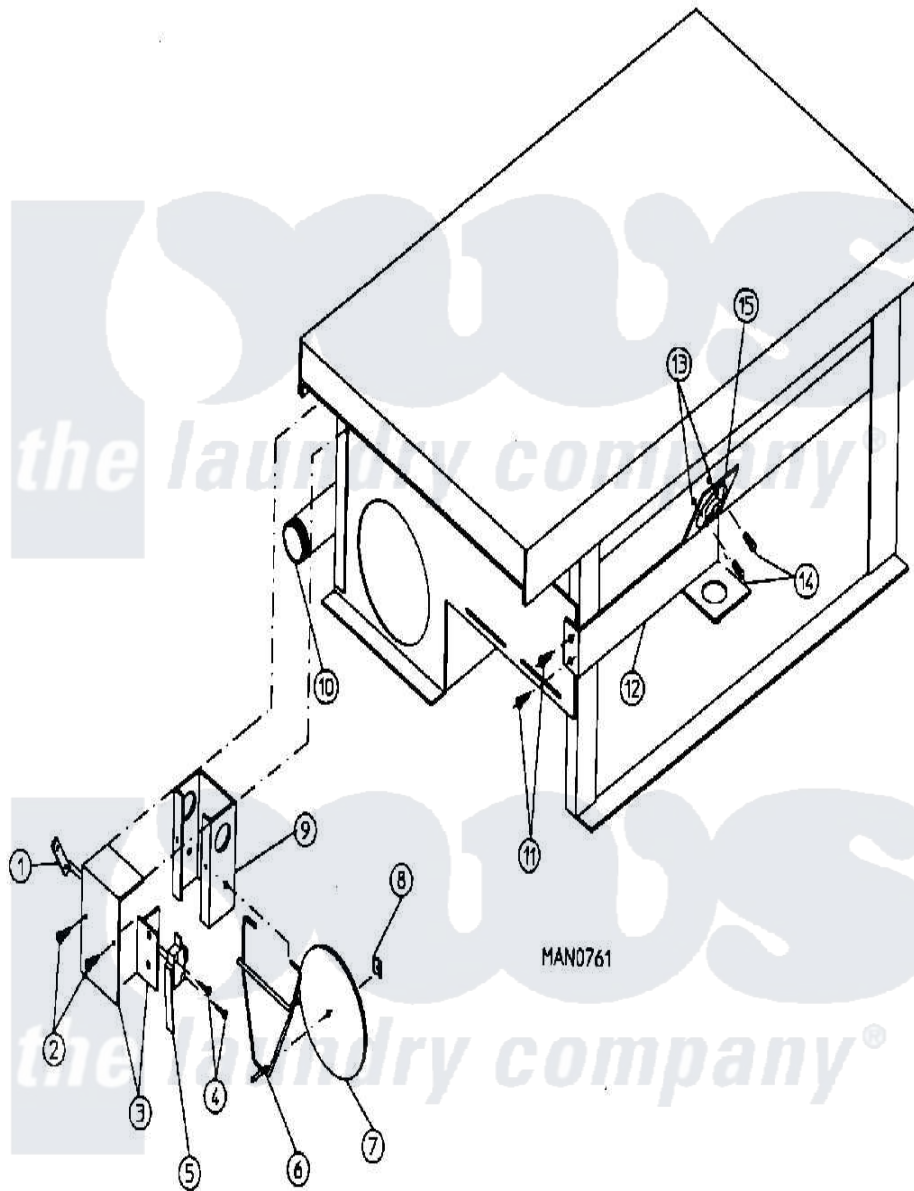

Maytag MDG30PN3AW 17 - SAIL SWITCH/HI-LIMIT ASSEMBLY

Maytag Commercial Maytag MDG30PN3AW Dryer Parts Parts Diagram 17 - SAIL SWITCH/HI-LIMIT ASSEMBLY
 Click on the part number to view part

Item	Original Part Number	Replaced By	Status	Part Description
000	W10124350		Not Available	ORDER PARTS FROM AMERICAN DRYER CORP AT 508-678-9000
001	A154004	154004		Tinnerman
002	A150309	W10146761		10-16 X 1
003	A802799	802799		Sail Sw.bo
004	A150303	150303		4 X 3 4 P
005	A122200	122200		Sail Switch
006	A105500	W10146641		Std Sail S
007	A319202	W10146866		Sail Switch
008	A154002	154002		1 8 Push O
009	A802800	802800		Sail Switch
"	A802801	802801		Sail Switch
010	A142809	W10146757		1 2 X 29 1
011	A150309	W10146761		10-16 X 1
012	A319704	WB4X122		Medallion
013	A151000	WH12X195		Switch Assembly

014	A151001	W10146764	8-32 Pal N
015	A130201		Not Available HI-LIMIT (330 DEG.)
016	A143000	143000	1 2 X 3 4